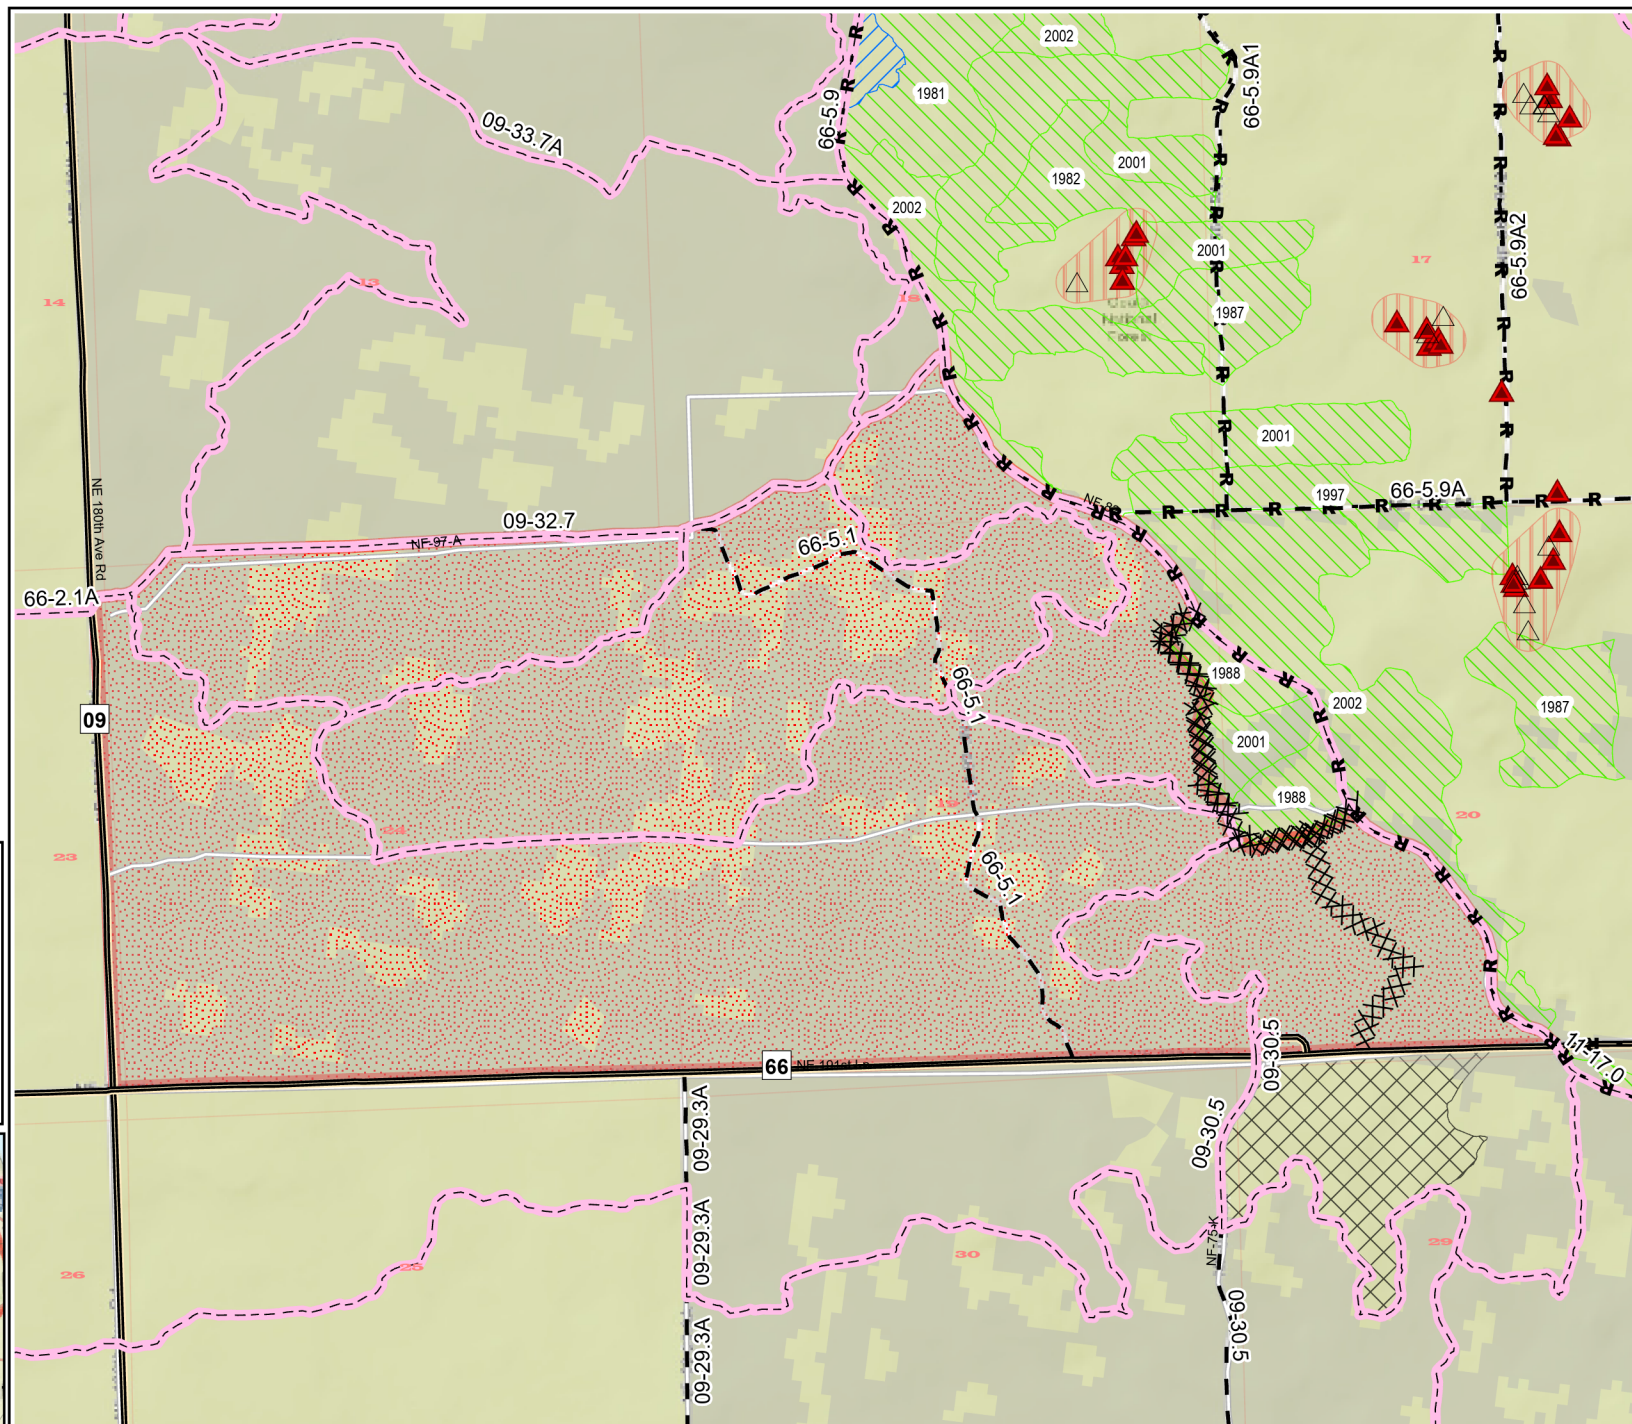

Burn Unit 017-000

Prescribed Burn Map

Ocala National Forest

Lake George Ranger District

FACTS Acres: 1400

Last Burned: 3/15/2023

SUID: 080502PF02Y24017000

FY 24 Planned Burn Unit	RCW Tree Not to Protect
Completed FY24	RCW Cluster
Editable DropPoints	Control Line - Dozer
RCW Tree Protect	Control Line - Road
	Trails
	Sapling LL & Slash

Burn Unit Info	
Burn Unit	Adjacent Unit Yrs. Since Last Burn
Private	0-1
USFS No Burn	1-2
	2-3
	3-4
Burnable Area	4-5
Did not burn last 27 yrs	5-10
Burned during last 27 yrs	11-13

BurnDate _____	Tr.Winds _____	Temp _____	Mix Ht. _____
RH _____	Disp. Index _____	Wind _____	KBDI _____
DSR _____	RX Position _____	Burn Boss _____	