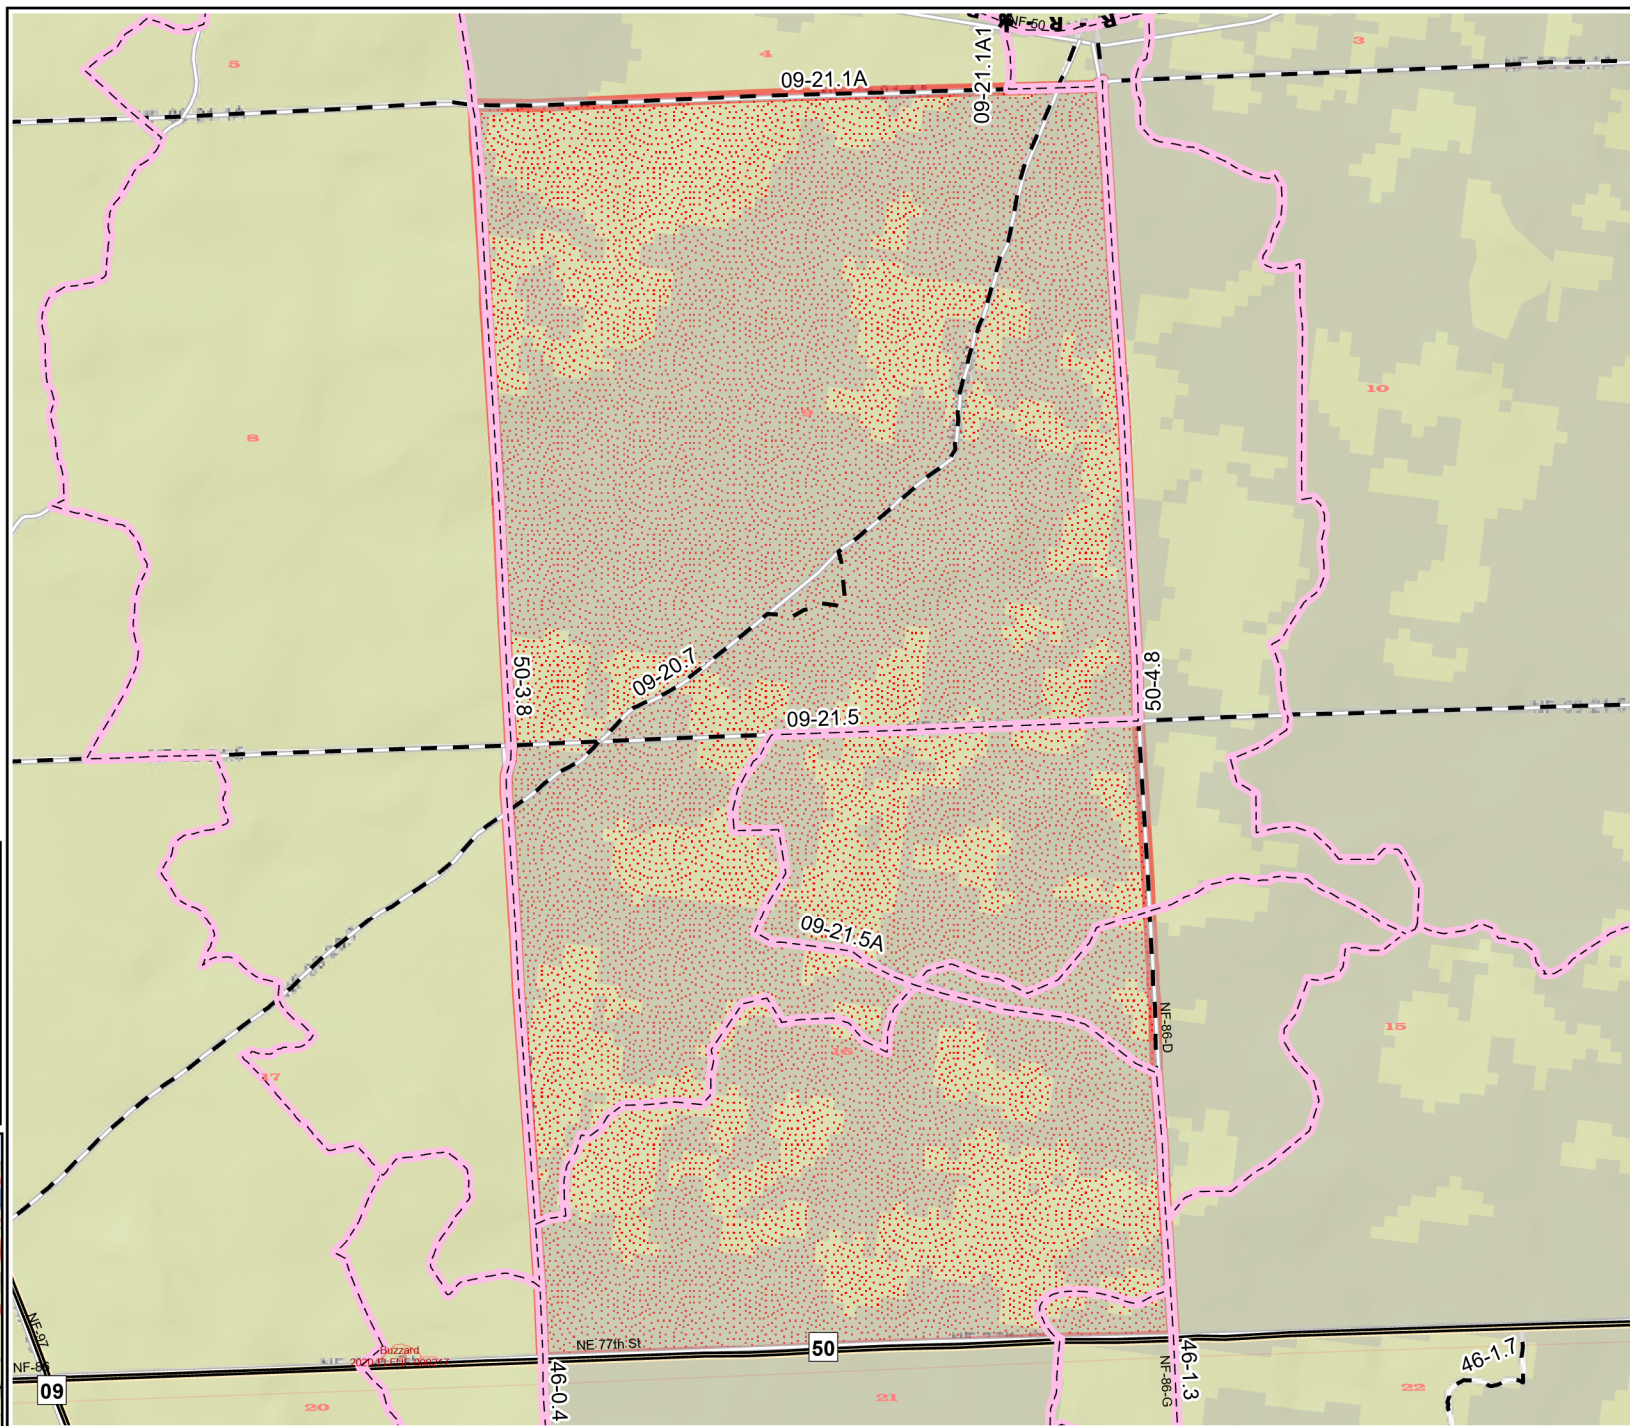

Burn Unit 048-100

Prescribed Burn Map

Ocala National Forest

Lake George Ranger District

FACTS Acres: 1233

Last Burned:

SUID: 080502PF02Y24048100

FY 24 Planned Burn Unit	RCW Tree Not to Protect
PBurn Completed FY24	RCW Cluster
Editable DropPoints	Trails
RCW Tree Protect	Wildfire 2018-2023
	Wildfire 2024
	Sapling LL & Slash

Burn Unit Info	Adjacent Unit Yrs. Since Last Burn
Burn Unit	0-1
Private	1-2
USFS No Burn	2-3
Burnable Area	3-4
Did not burn last 27 yrs	4-5
Burned during last 27 yrs	5-10
	11-13

BurnDate _____ Tr.Winds _____ Temp _____ Mix Ht. _____
 RH _____ Disp. Index _____ Wind _____ KBDI _____
 DSR _____ RX Position _____ Burn Boss _____