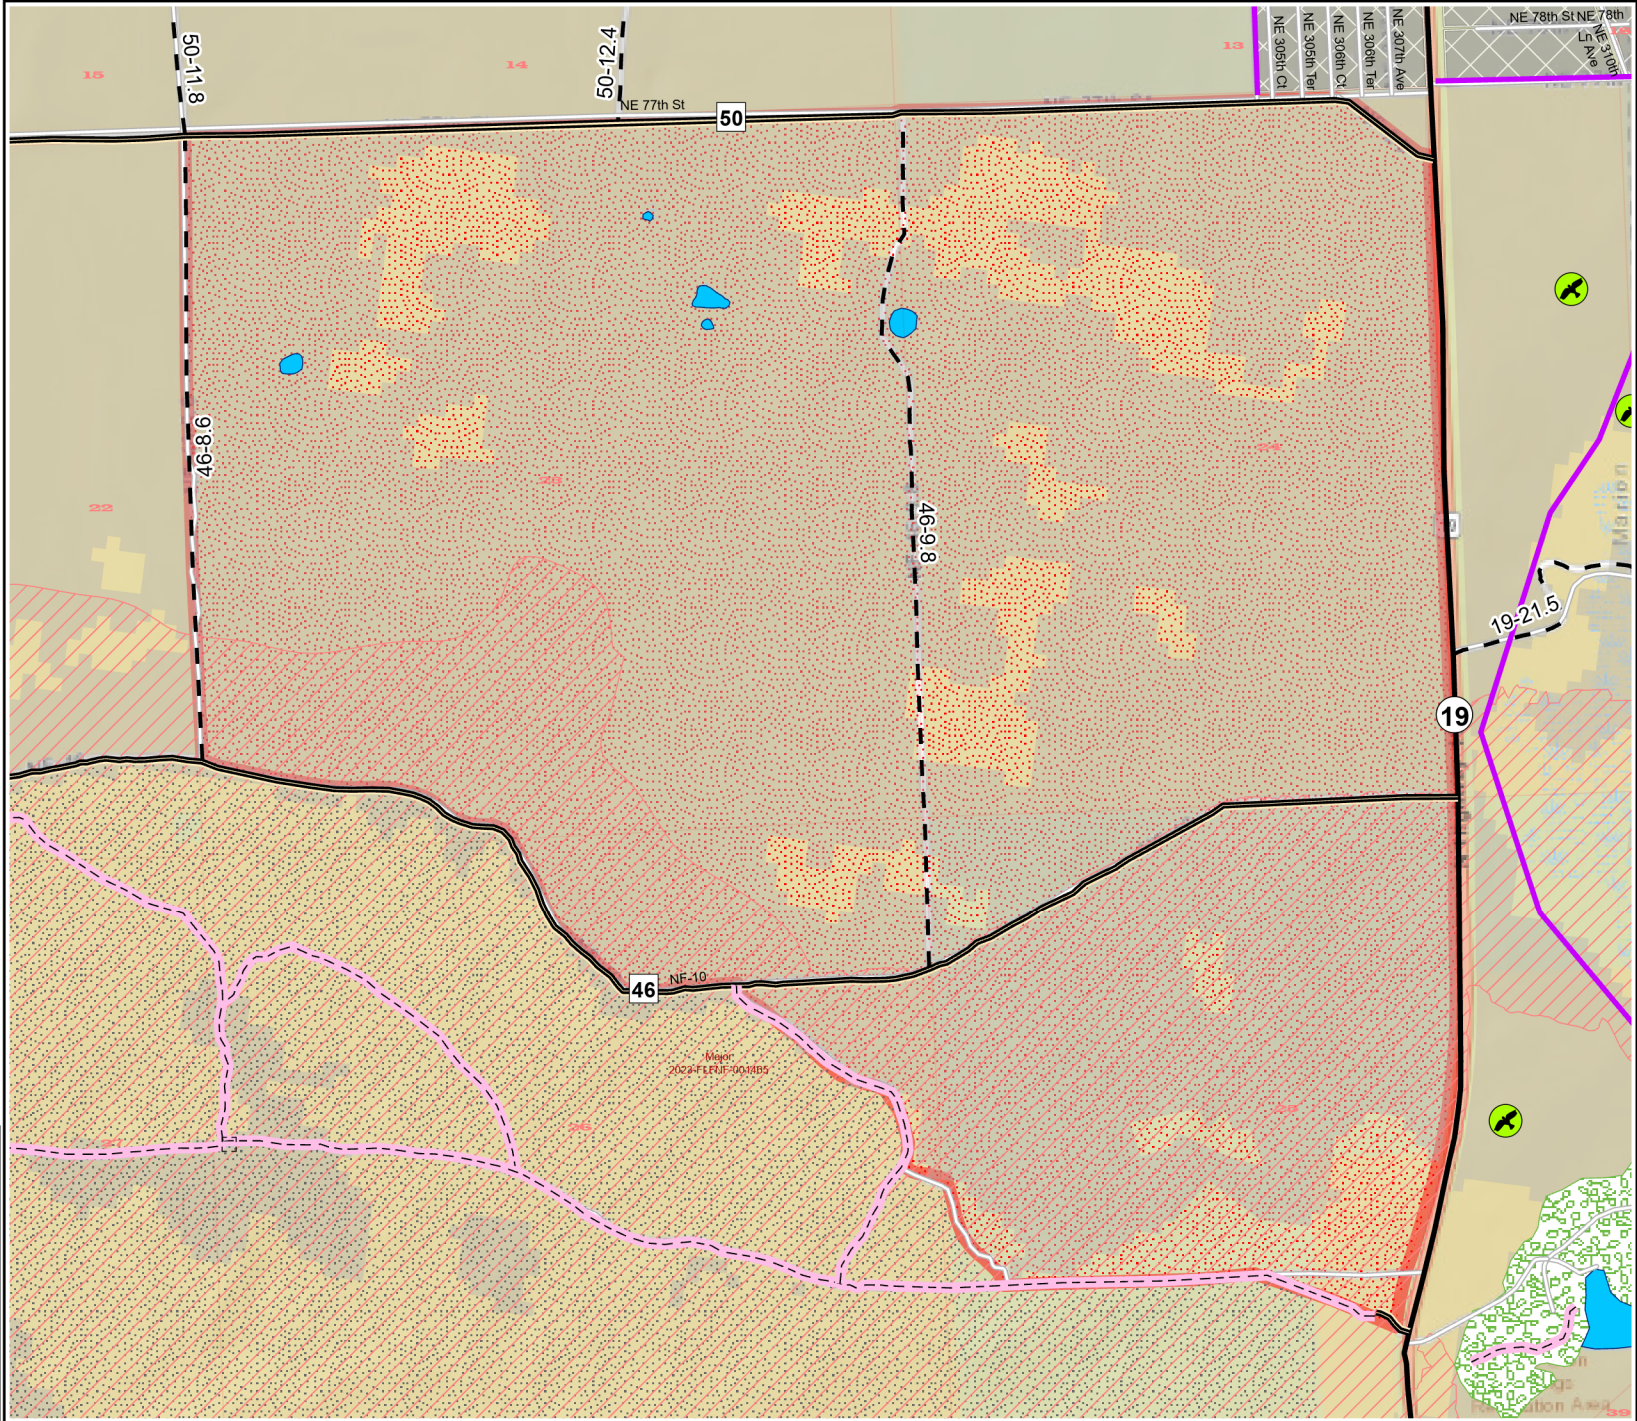

Burn Unit 062-000

Prescribed Burn Map

Ocala National Forest

Lake George Ranger District

FACTS Acres: 1479

Last Burned: 3/18/2022

SUID: 080502PF02Y24062000

FY 24 Planned Burn Unit	RCW Tree Not to Protect
PBurn Completed FY24	RCW Cluster
Editable DropPoints	Cemetery
RCW Tree Protect	Trails
	Wildfire 2018-2023
	Sapling LL & Slash

Burn Unit Info		Adjacent Unit Yrs. Since Last Burn
Burn Unit	0-1	
Private	1-2	
USFS No Burn	2-3	
Burnable Area	3-4	
Did not burn last 27 yrs	4-5	
Burned during last 27 yrs	5-10	
	11-13	

BurnDate _____	Tr.Winds _____	Temp _____	Mix Ht. _____
RH _____	Disp. Index _____	Wind _____	KBDI _____
DSR _____	RX Position _____	Burn Boss _____	