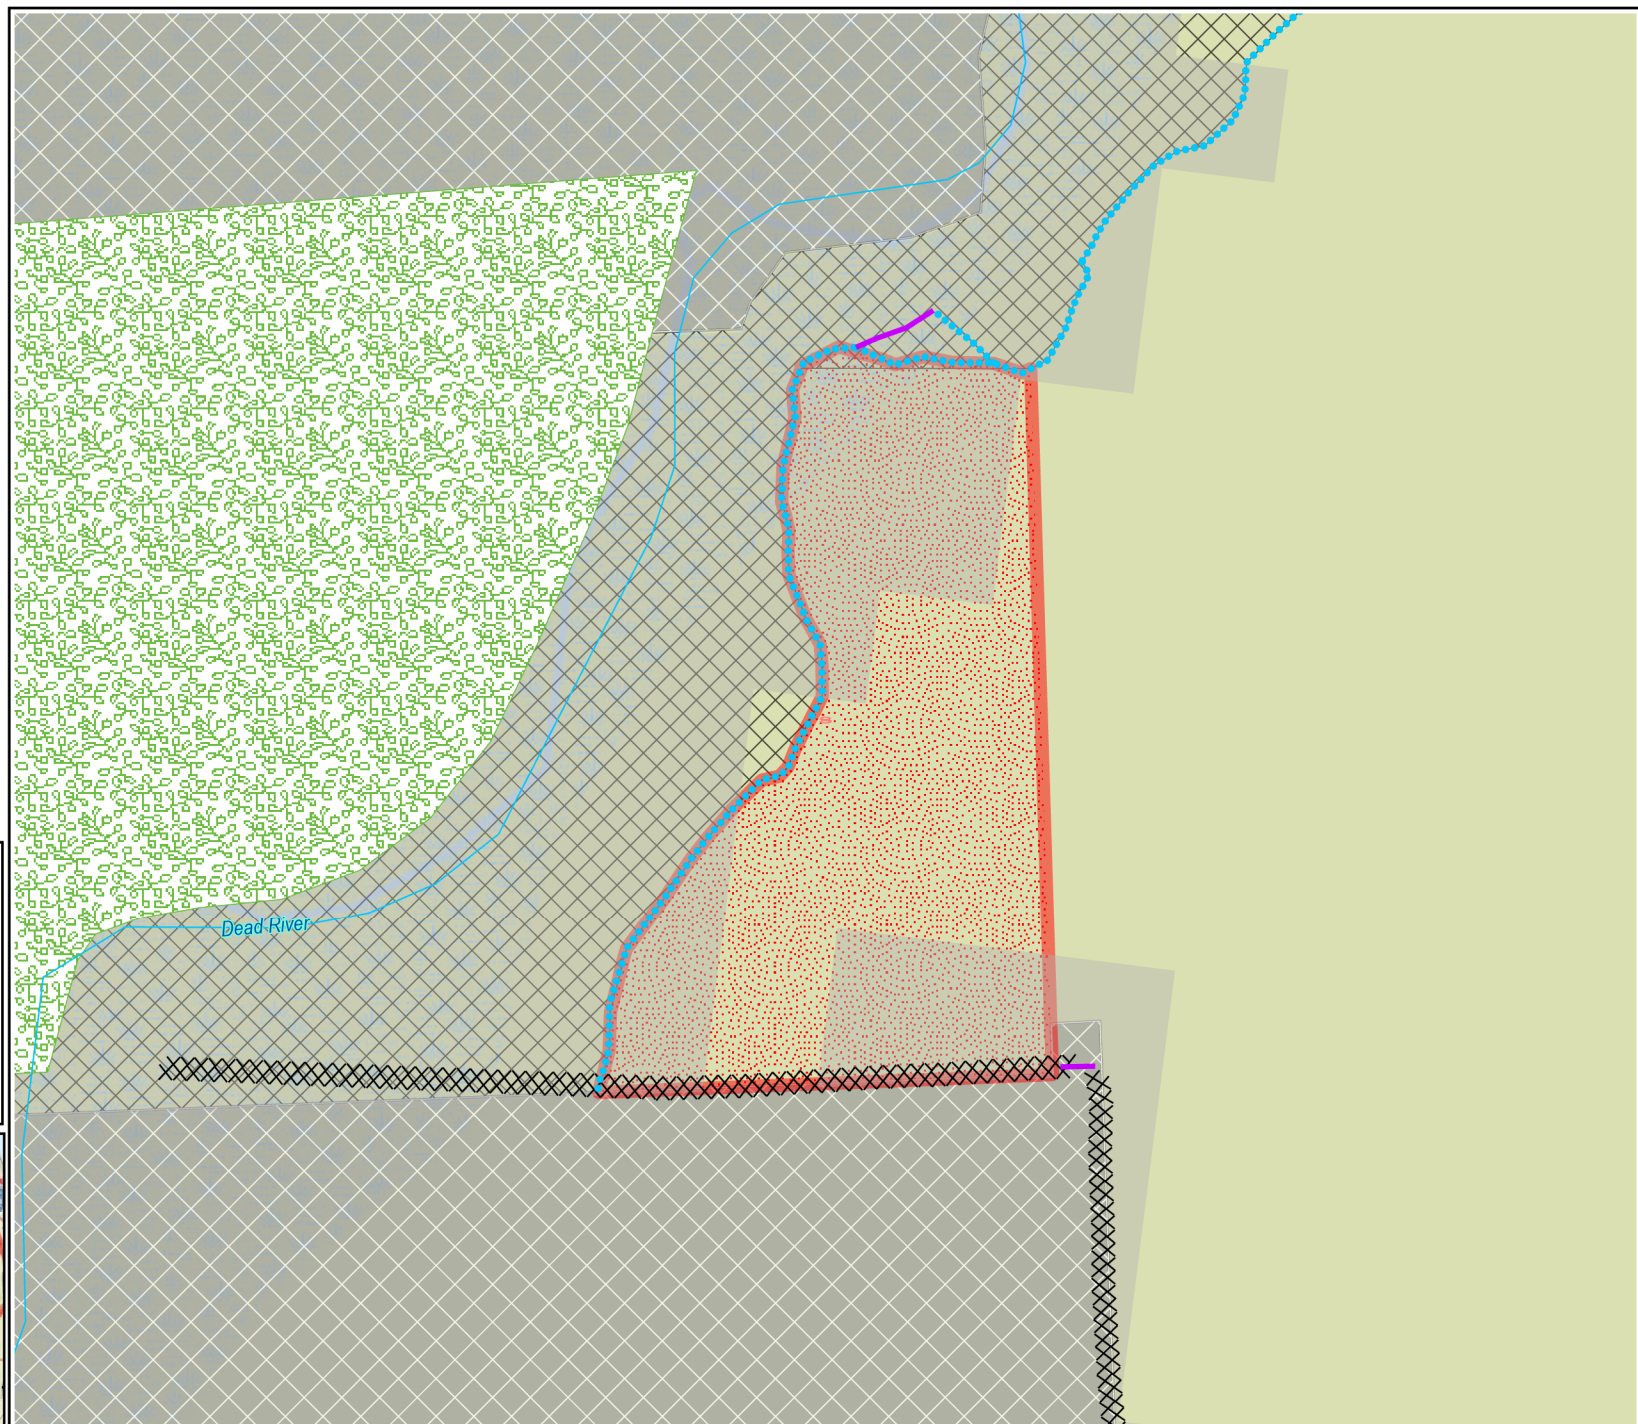

# Burn Unit 097-002

Prescribed Burn Map

Ocala National Forest

Lake George Ranger District

FACTS Acres: 4

Last Burned: 2/16/2015

SUID: 080502PF02Y24097002

FY 24 Planned Burn Unit	RCW Tree Not to Protect
PBurn Completed FY24	RCW Cluster
Editable DropPoints	Control Line - Dozer
RCW Tree Protect	Natural Feature
	Sapling LL & Slash

<b>Burn Unit Info</b>	<b>Adjacent Unit Yrs. Since Last Burn</b>
Burn Unit	0-1
Private	1-2
USFS No Burn	2-3
<b>Burnable Area</b>	3-4
Did not burn last 27 yrs	4-5
Burned during last 27 yrs	5-10
	11-13

Age of Rough Last Updated: 1/12/2024