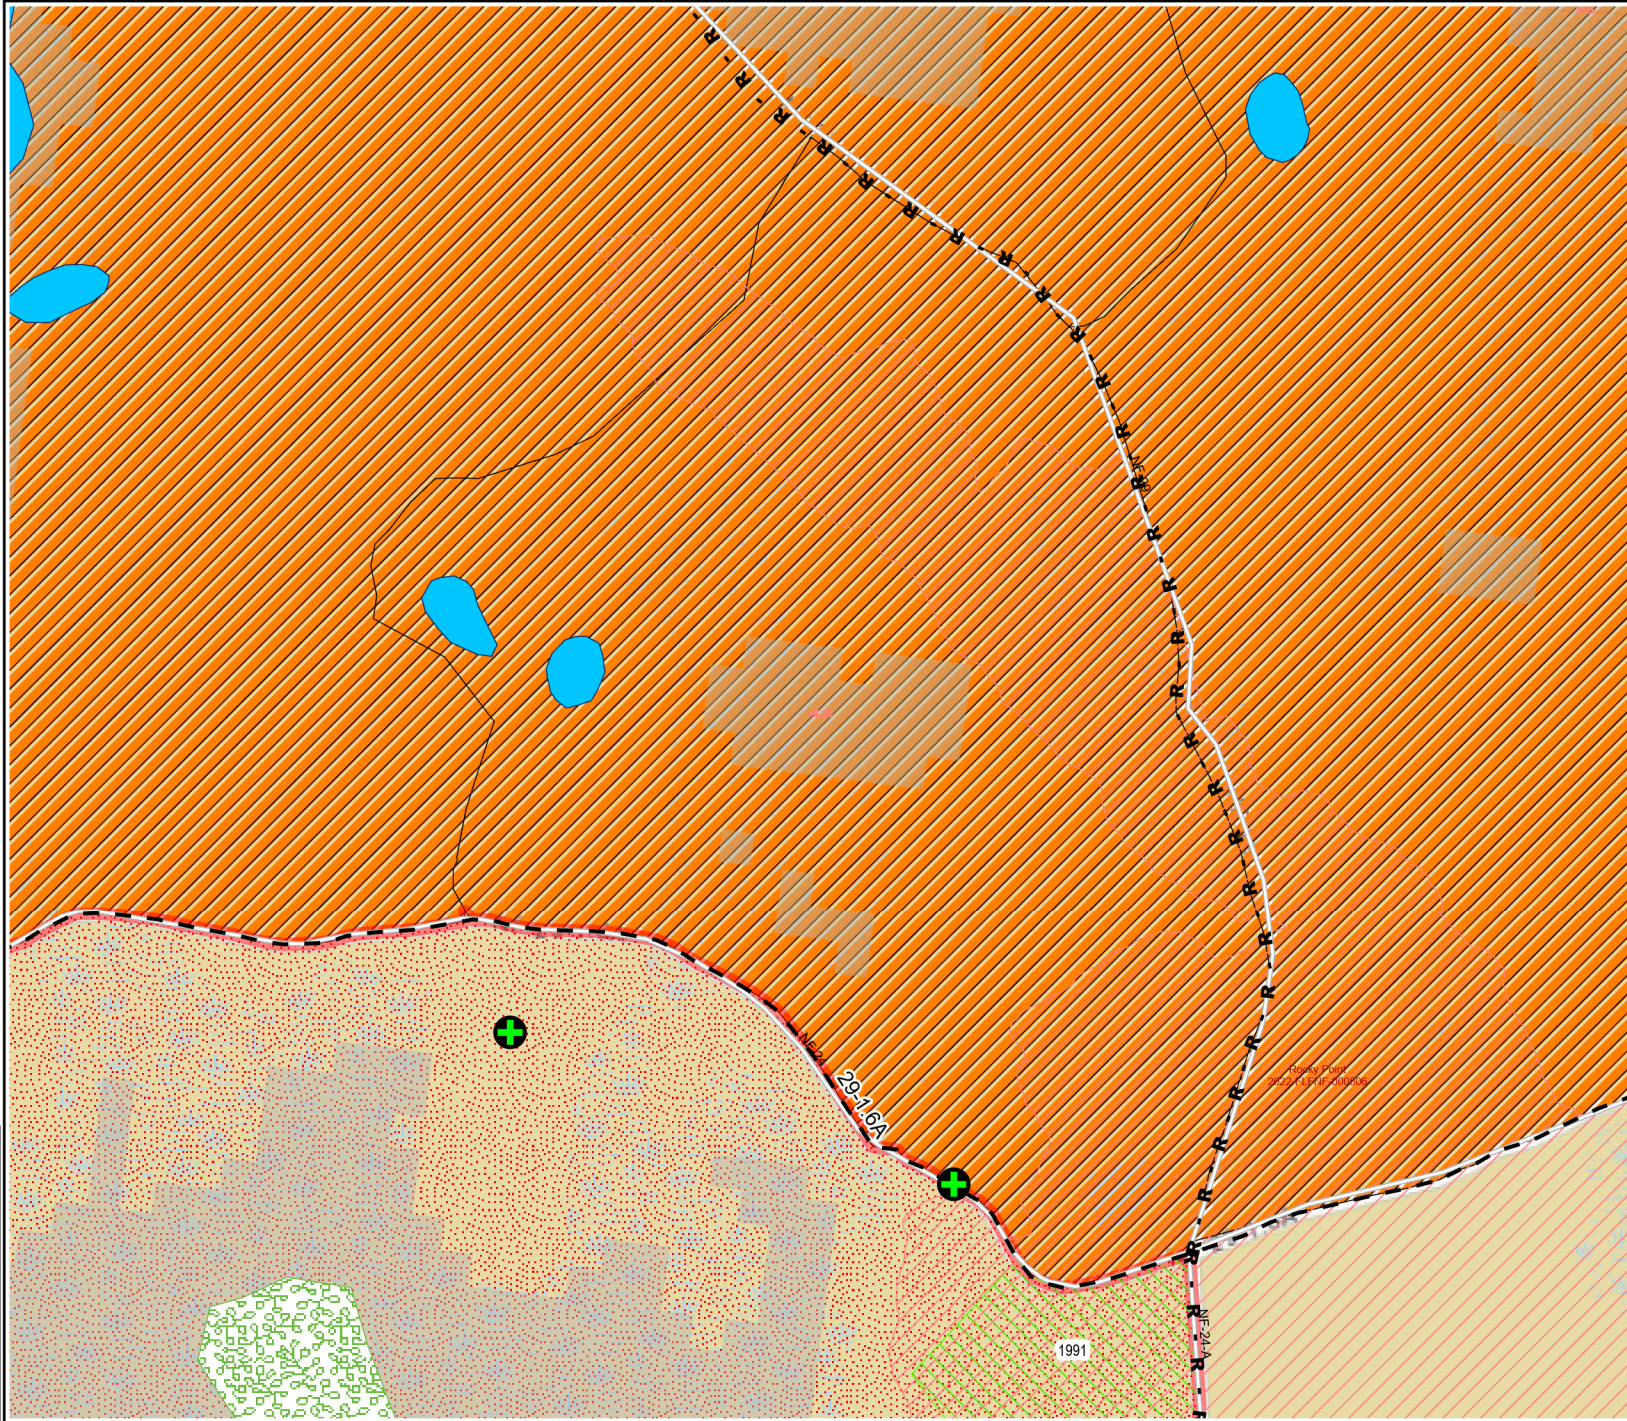

Burn Unit 102-000

Prescribed Burn Map
 Ocala National Forest
 Lake George Ranger District
 FACTS Acres: 1535
 Last Burned: 1/27/2023
 SUID: 080502PF02Y24102000

FY 24 Planned Burn Unit	RCW Cluster Fuel
Completed FY24	Monitoring Plots
Editable DropPoints	Control Line - Road
RCW Tree Protect	Wildfire 2018-2023
RCW Tree Not to Protect	Sapling LL & Slash

Burn Unit	Adjacent Unit Yrs. Since Last Burn
Private	0-1
USFS No Burn	1-2
Burnable Area	2-3
Did not burn last 27 yrs	3-4
Burned during last 27 yrs	4-5
	5-10
	11-13

BurnDate _____	Tr.Winds _____	Temp _____	Mix Ht. _____
RH _____	Disp. Index _____	Wind _____	KBDI _____
DSR _____	RX Position _____	Burn Boss _____	