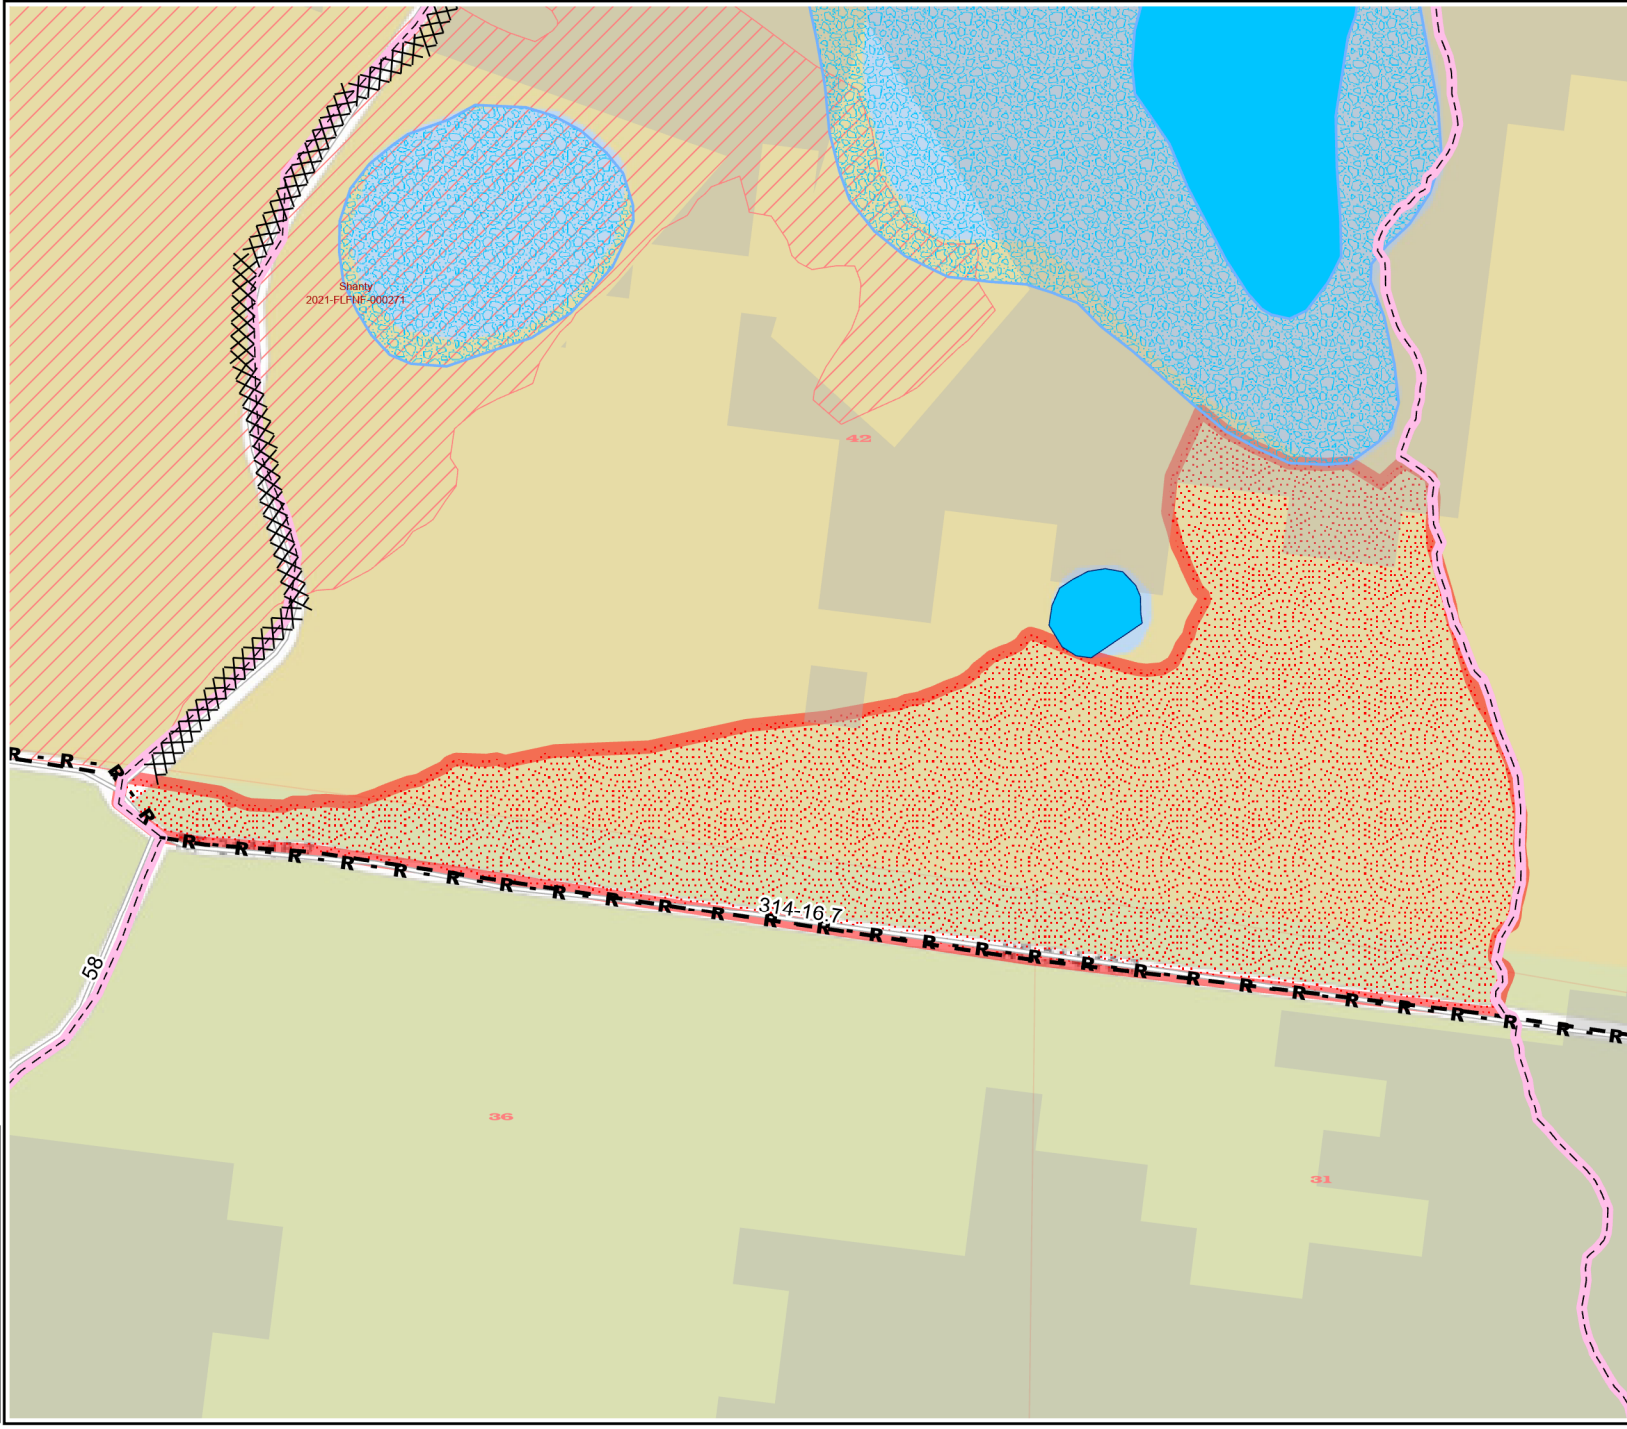

Burn Unit 104-003

Prescribed Burn Map
 Ocala National Forest
 Lake George Ranger District
 FACTS Acres: 23
 Last Burned: 1/18/2023
 SUID: 080502PF02Y24104003

	FY 24 Planned Burn Unit		RCW Cluster
	Completed FY24		Control Line - Dozer
	Editable DropPoints		Control Line - Road
	RCW Tree Protect		Trails
	RCW Tree Not to Protect		Prairies
			Wildfire 2018-2023
			Sapling LL & Slash

Burn Unit Info		Adjacent Unit Yrs. Since Last Burn	
	Burn Unit		0-1
	Private		1-2
	USFS No Burn		2-3
	Did not burn last 27 yrs		3-4
	Burned during last 27 yrs		4-5
			5-10
			11-13

0 0.13 0.25 Miles

BurnDate 0.25 Tr.Winds Temp Mix Ht.
 Disp. Index Wind KBDI
 DSR RX Position Burn Boss