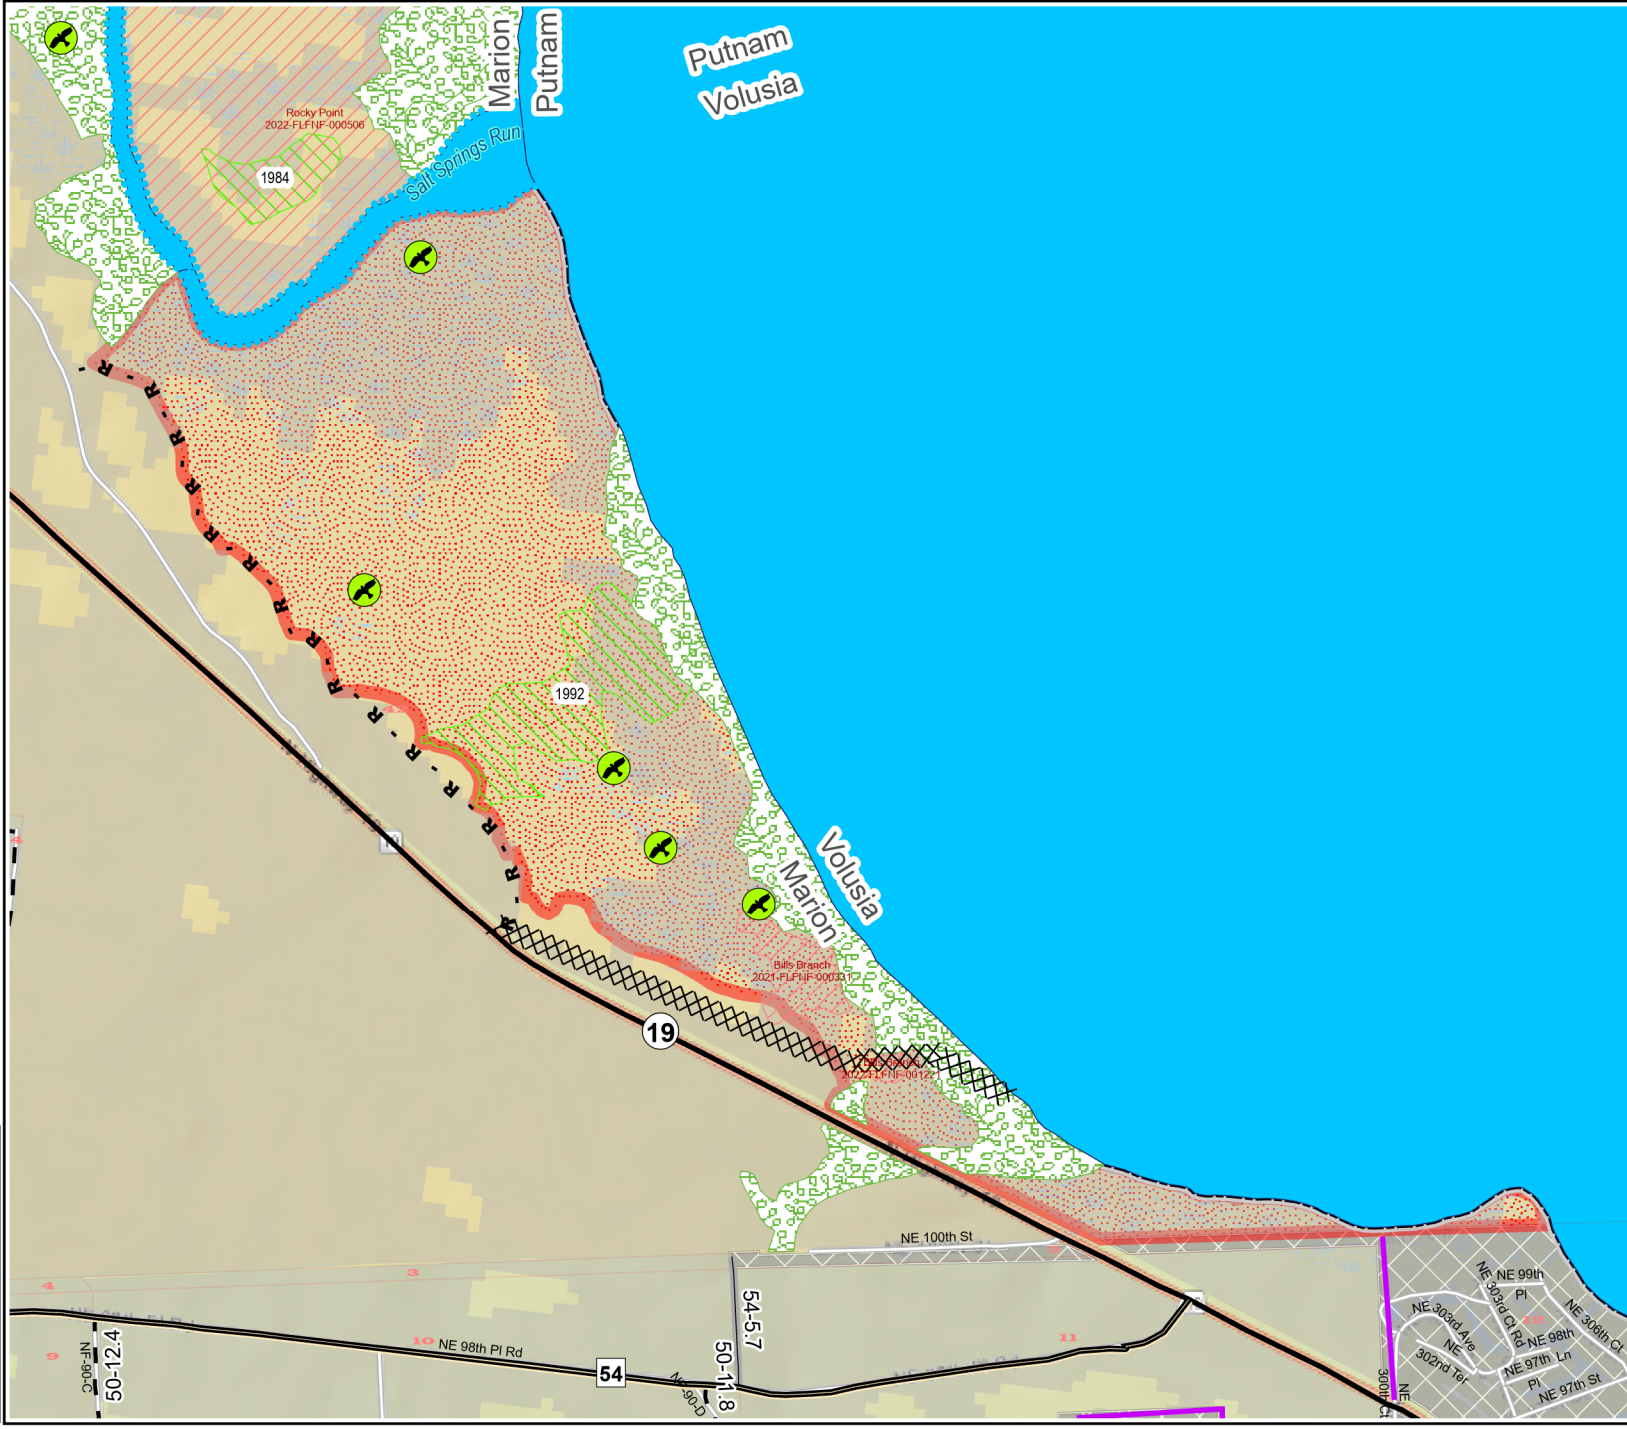

Burn Unit 106-000

Prescribed Burn Map
Ocala National Forest
Lake George Ranger District
FACTS Acres: 491
Last Burned: 3/10/2021
SUID: 080502PF02Y24106000

	FY 24 Planned Burn Unit		Eagles
	Completed FY24		Control Line - Dozer
	Editable DropPoints		Control Line - Road
	RCW Tree Protect		Natural Feature
	RCW Tree Not to Protect		Wildfire 2018-2023
	RCW Cluster		Sapling LL & Slash

Burn Unit Info		Adjacent Unit Yrs. Since Last Burn
	Burn Unit	0-1
	Private	1-2
	USFS No Burn	2-3
	Did not burn last 27 yrs	3-4
	Burned during last 27 yrs	4-5
		5-10
		11-13

BurnDate _____	Tr.Winds _____	Temp _____	Mix Ht. _____
RH _____	Disp. Index _____	Wind _____	KBDI _____
DSR _____	RX Position _____	Burn Boss _____