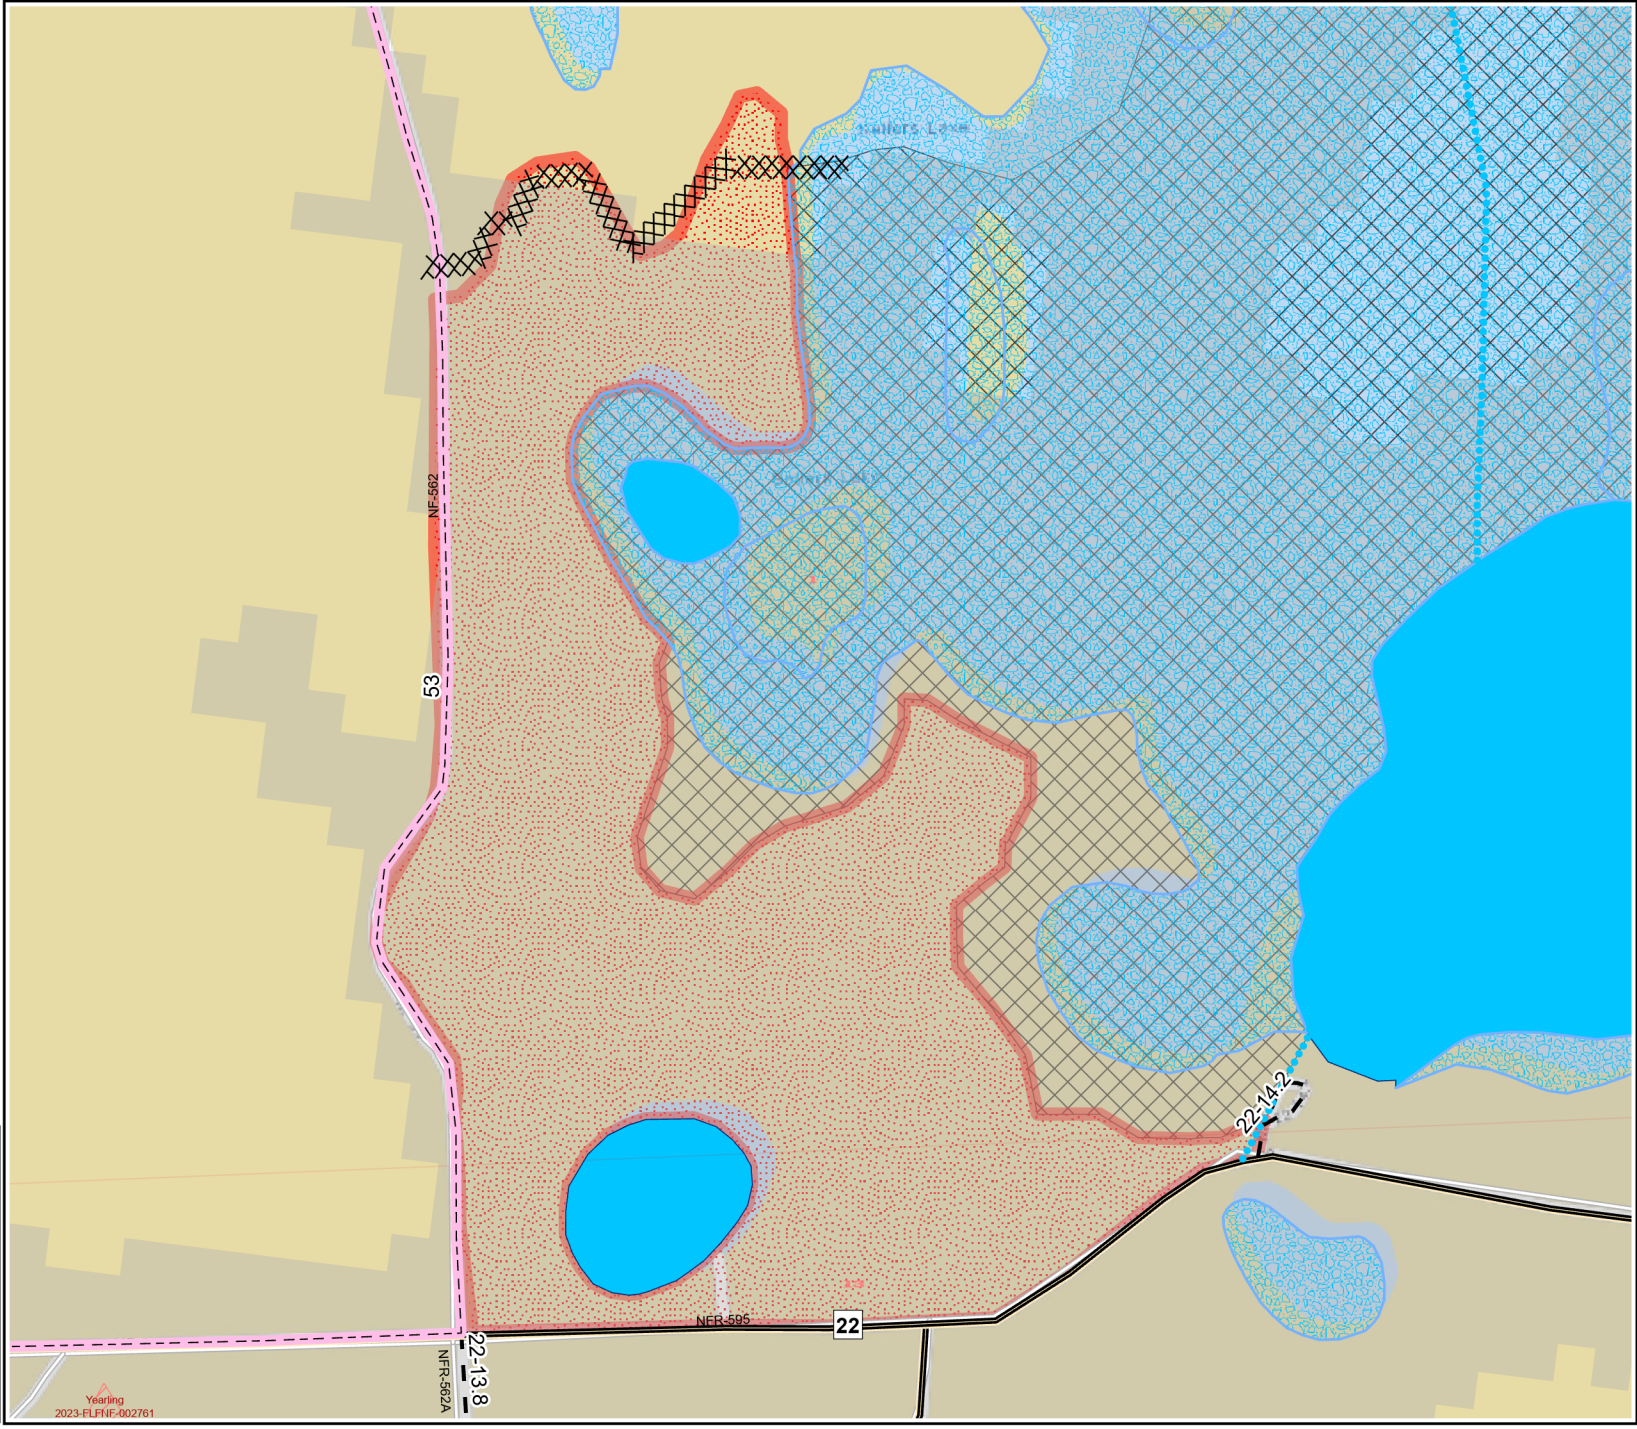

Burn Unit 207-002

Prescribed Burn Map
 Ocala National Forest
 Seminole Ranger District
 FACTS Acres: 70
 Last Burned: 6/14/2023
 SUID: 080505PF05Y24207002

	FY 24 Planned Burn Unit		Control Line - Dozer
	Completed FY24		Boundary - Natural Feature
	Editable DropPoints		Trails
	RCW Tree Protect		Prairies
	RCW Tree Not to Protect		Wildfire 2018-2023
	RCW Cluster		Sapling LL & Slash

Burn Unit Info	
	Burn Unit
	Private
	USFS No Burn
Burnable Area	
	Did not burn last 27 yrs
	Burned during last 27 yrs
	Adjacent Unit Yrs. Since Last Burn 0-1
	1-2
	2-3
	3-4
	4-5
	5-10
	11-13

BurnDate _____ Tr.Winds _____ Temp _____ Mix Ht. _____
 RH _____ Disp. Index _____ Wind _____ KBDI _____
 DSR _____ RX Position _____ Burn Boss _____