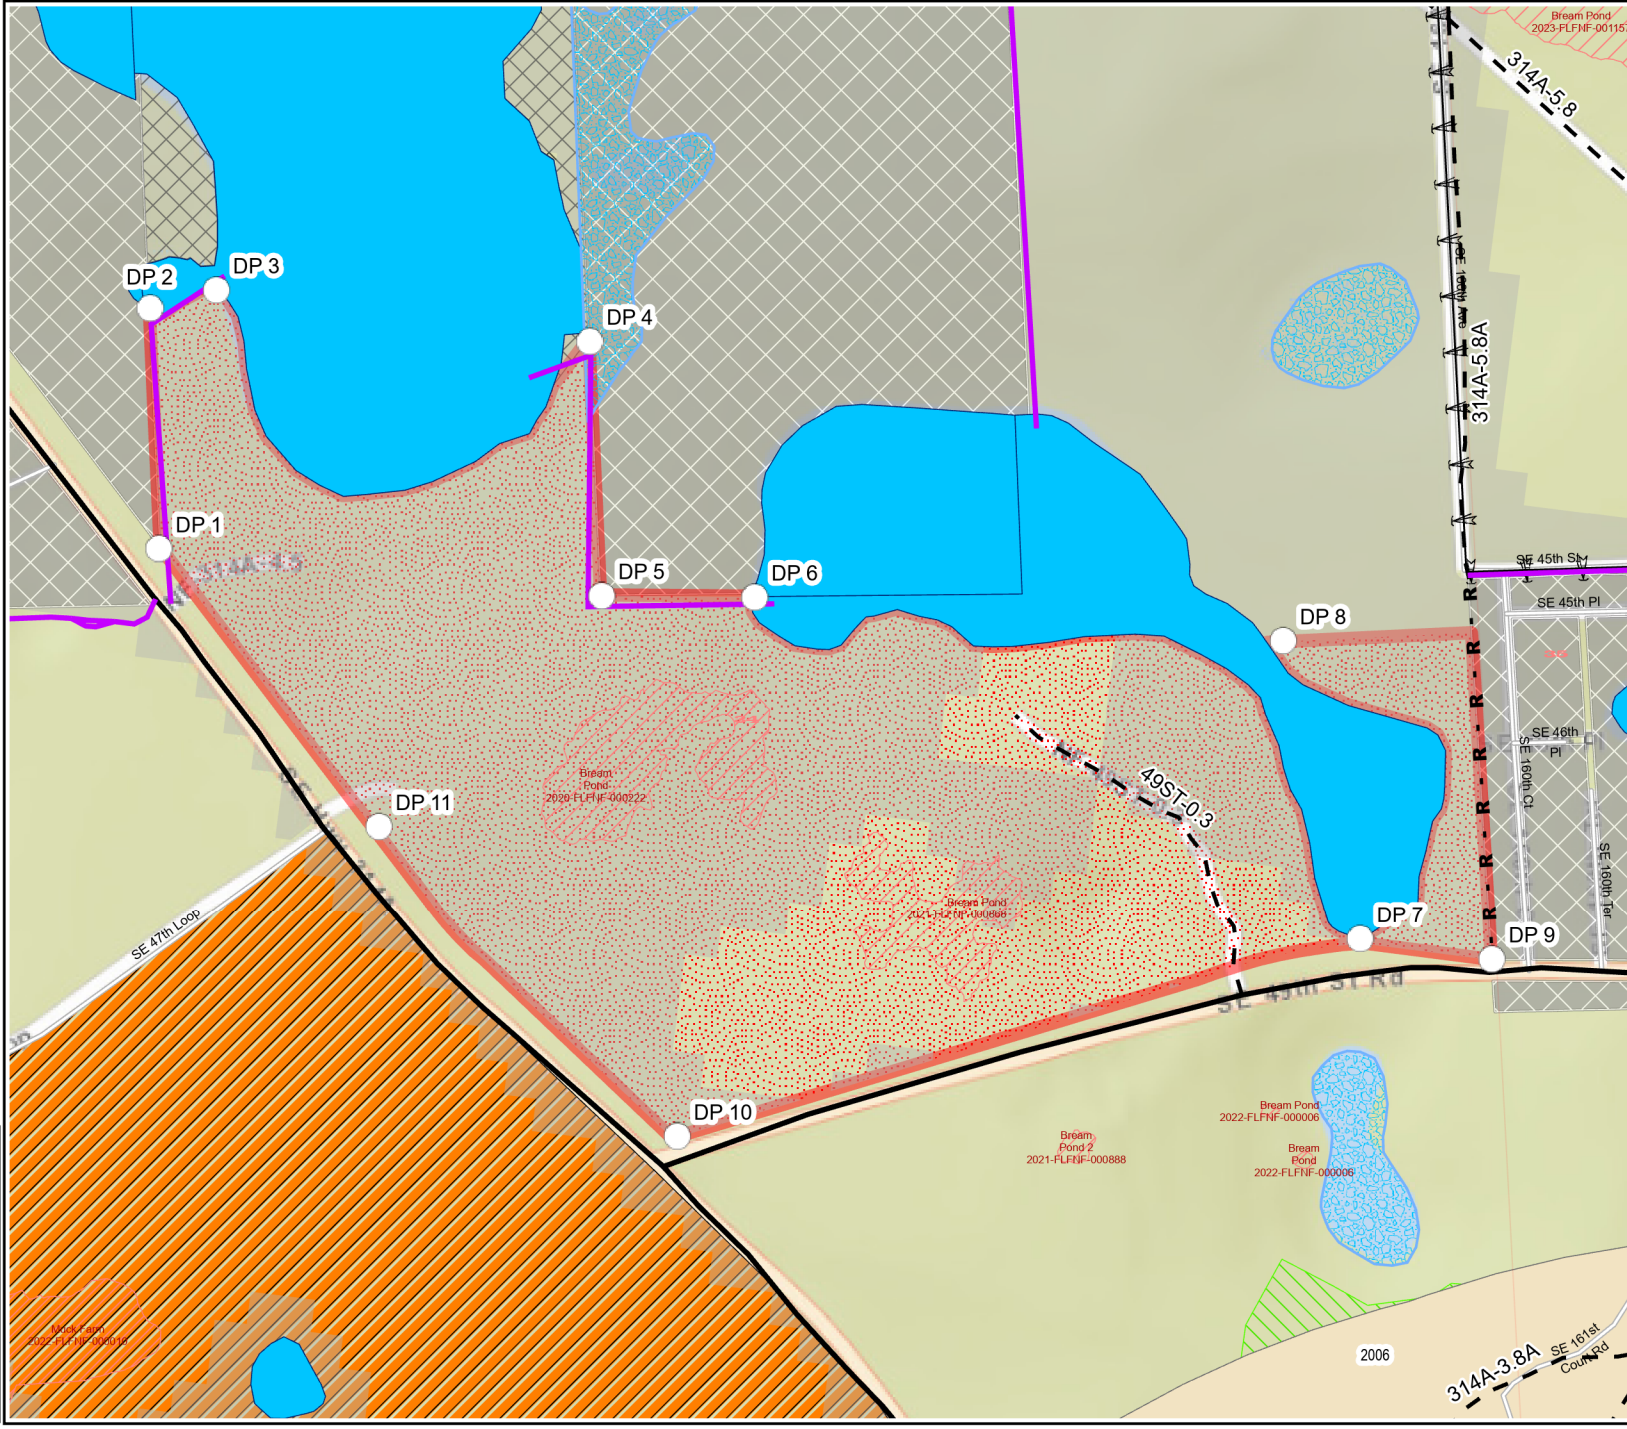

Burn Unit 218-001

Prescribed Burn Map
 Ocala National Forest
 Seminole Ranger District
 FACTS Acres: 106
 Last Burned: 1/16/2020
 SUID: 080505PF05Y24218001

FY 24 Planned Burn Unit	RCW Cluster
Completed FY24	Control Line - Road
Editable DropPoints	Boundary-Private
RCW Tree Protect	Prairies
RCW Tree Not to Protect	DOF_SmokeS
	Wildfire 2018-2023
	Sapling LL & Slash

Burn Unit Info	
Burn Unit	Adjacent Unit Yrs. Since Last Burn
Private	0-1
USFS No Burn	1-2
	2-3
	3-4
Burnable Area	4-5
Did not burn last 27 yrs	5-10
Burned during last 27 yrs	11-13

BurnDate _____	Tr.Winds _____	Temp _____	Mix Ht. _____
RH _____	Disp. Index _____	Wind _____	KBDI _____
DSR _____	RX Position _____	Burn Boss _____	