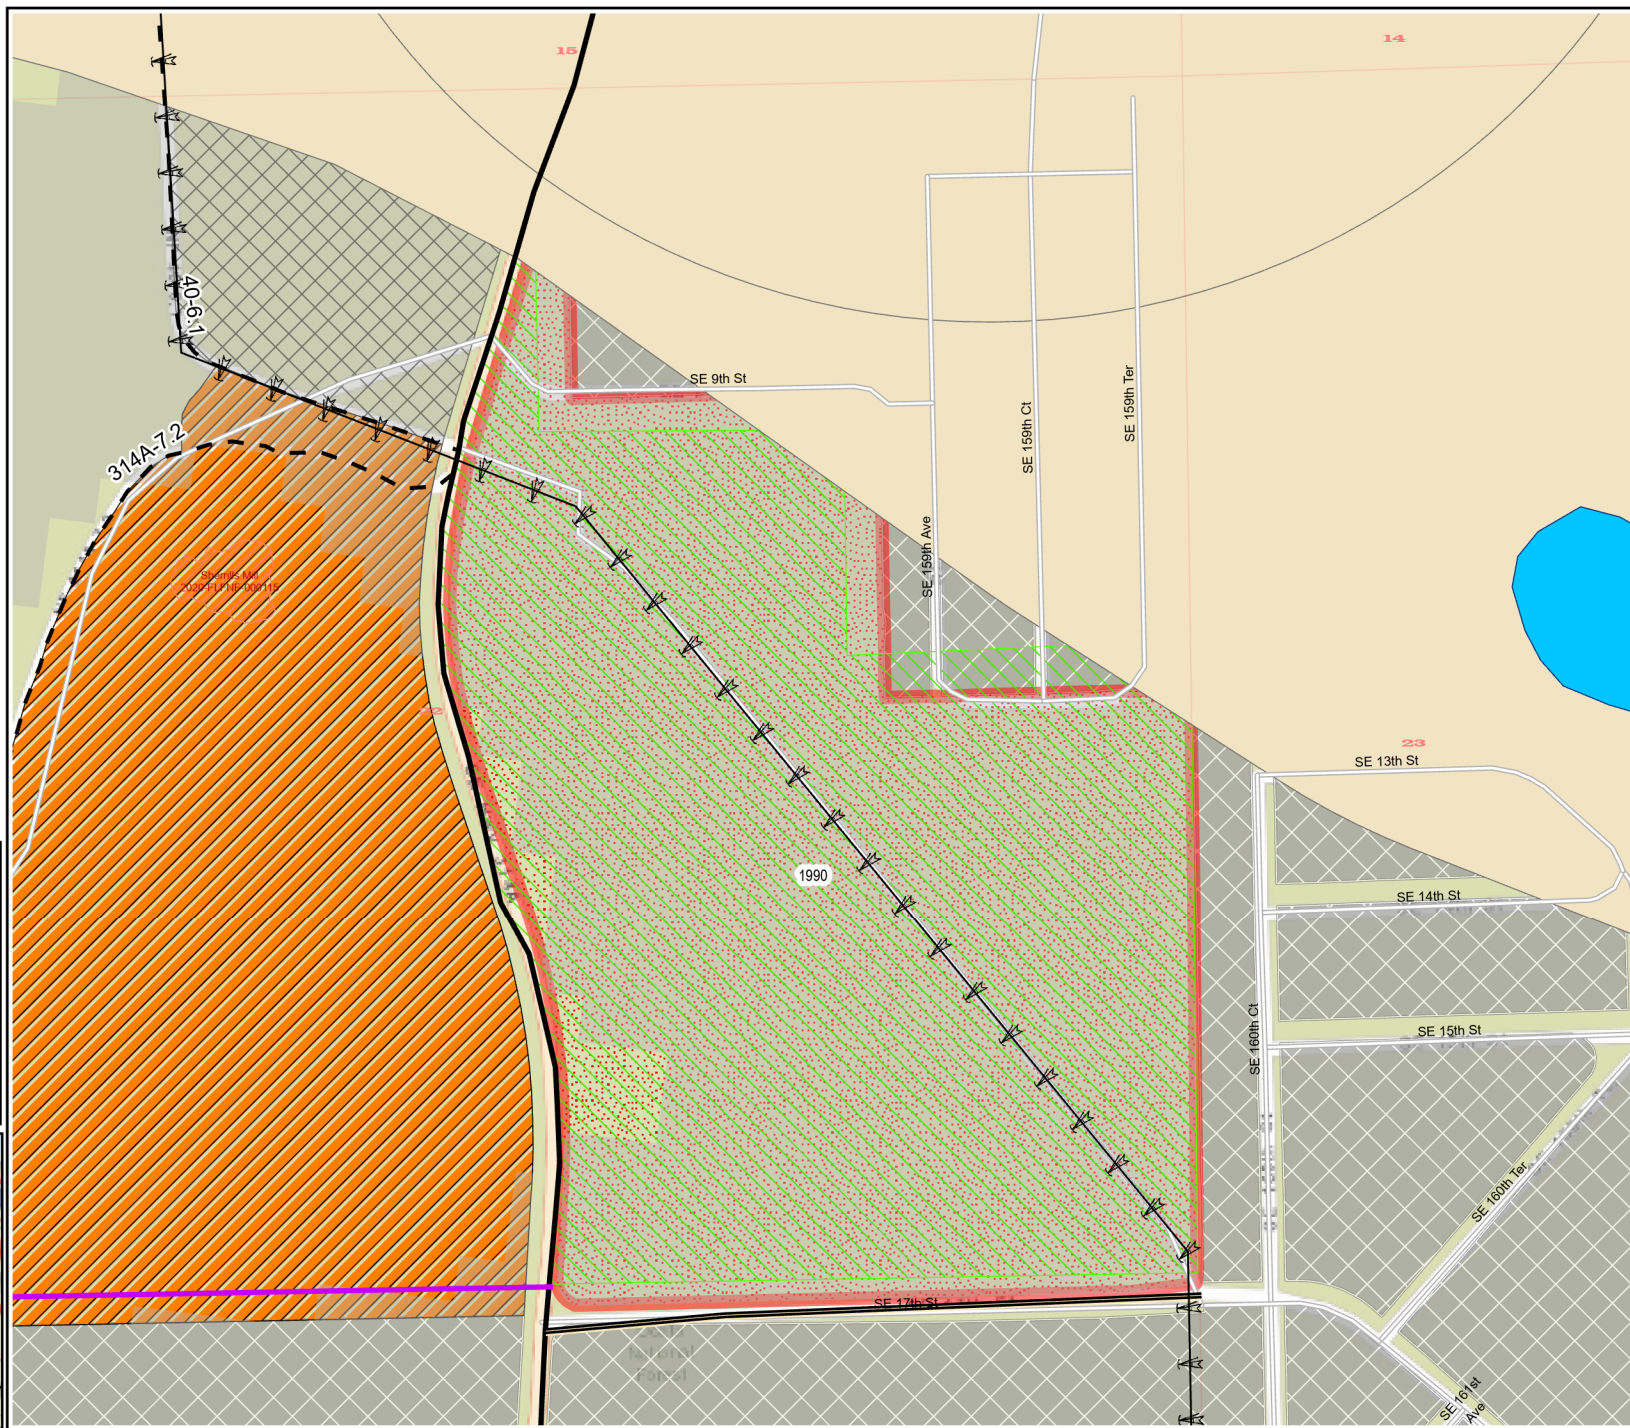

Burn Unit 218-002

Prescribed Burn Map

Ocala National Forest

Seminole Ranger District

FACTS Acres: 58

Last Burned:

SUID: 080505PF05Y24218002

FY 24 Planned Burn Unit	RCW Cluster
Completed FY24	Power Transmission Line
Editable DropPoints	DOF_Smokes
RCW Tree Protect	Wildfire 2018-2023
RCW Tree Not to Protect	Sapling LL & Slash

Burn Unit Info		Adjacent Unit Yrs. Since Last Burn
Burn Unit	0-1	1-2
Private	2-3	3-4
USFS No Burn	4-5	5-10
Burnable Area		11-13
Did not burn last 27 yrs		
Burned during last 27 yrs		

0 0.13 0.26

BurnDate _____ Tr.Winds _____ Temp _____ Mix Ht. _____
 RH _____ Disp. Index _____ Wind _____ KBDI _____
 DSR _____ RX Position _____ Burn Boss _____