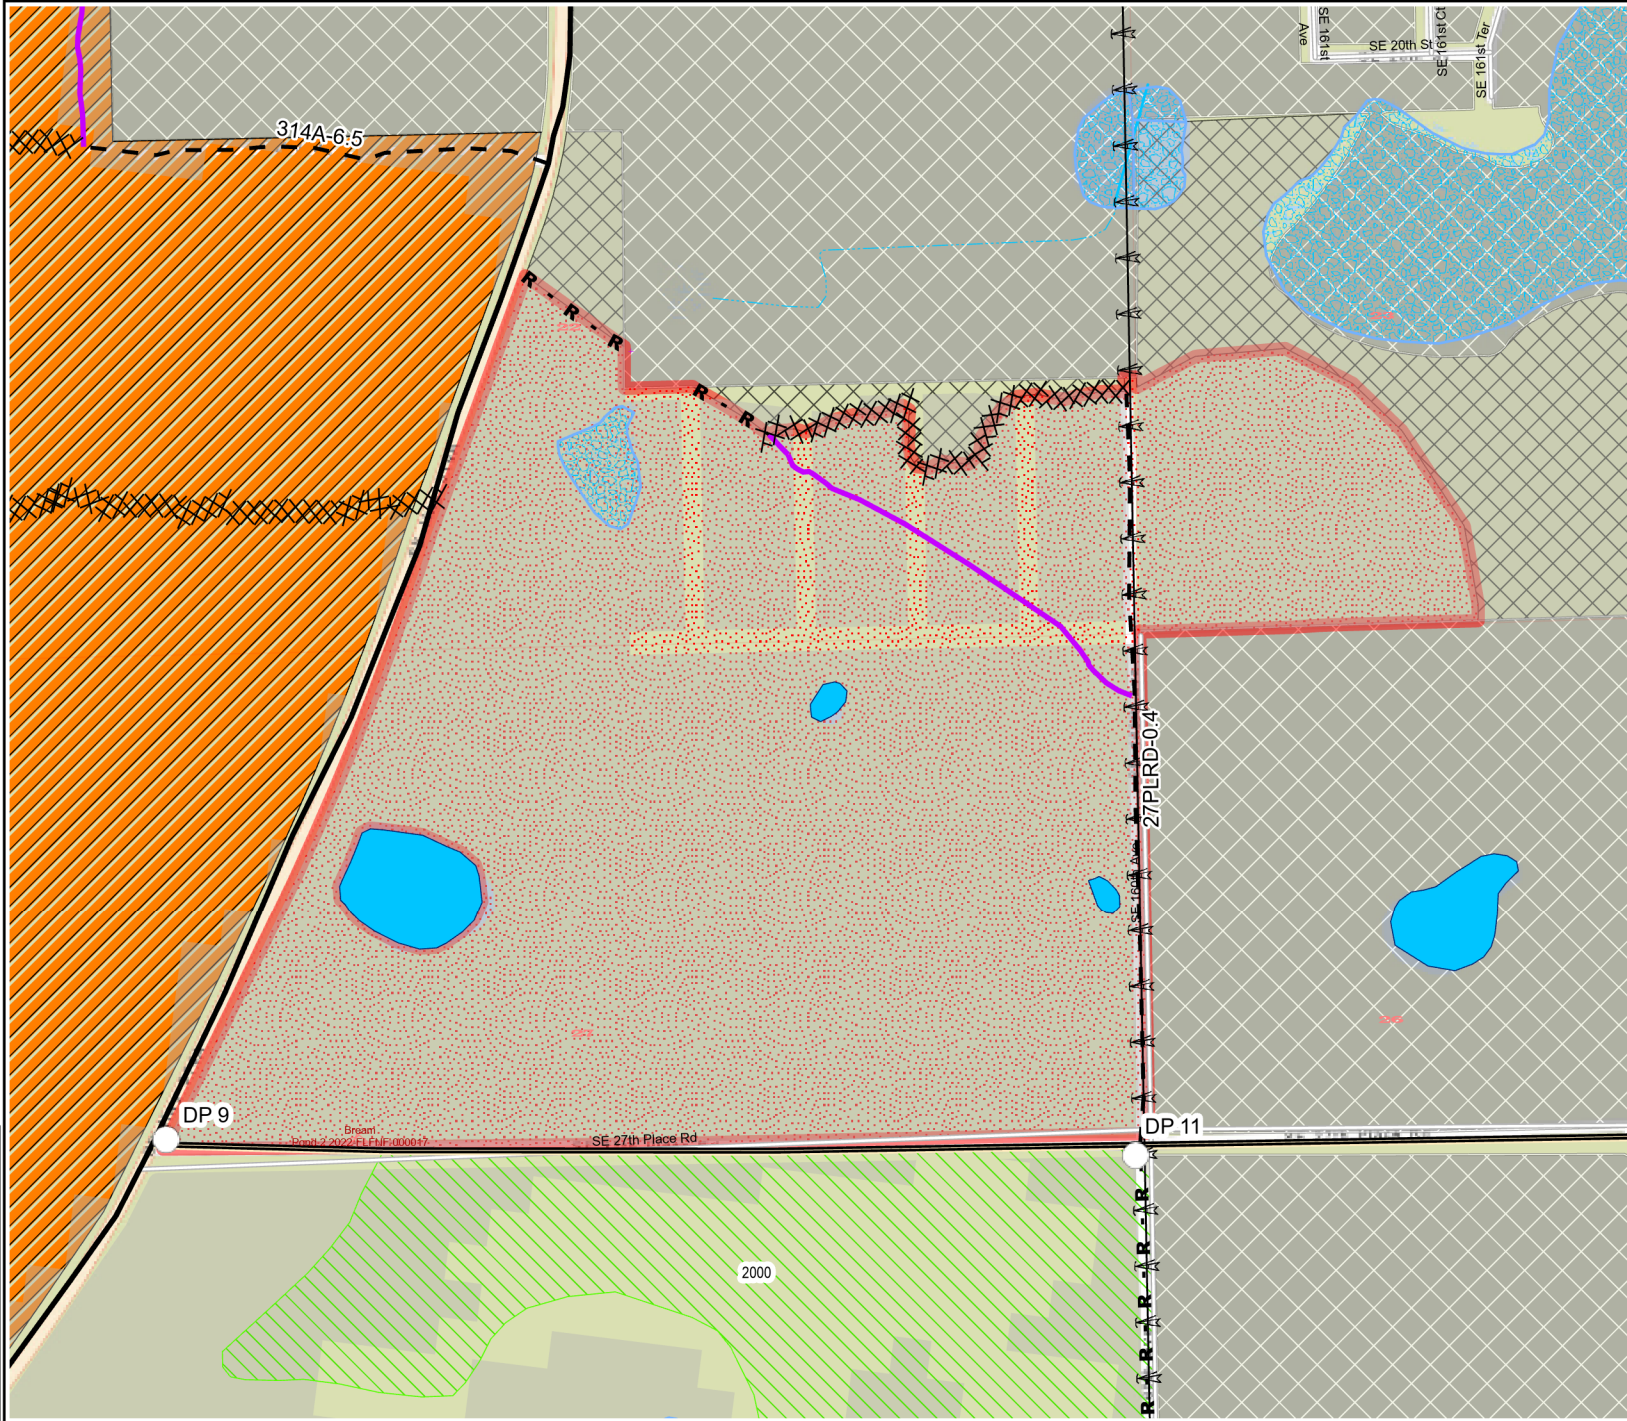

Burn Unit 218-005

Prescribed Burn Map
 Ocala National Forest
 Seminole Ranger District
 FACTS Acres: 104
 Last Burned: 1/16/2020
 SUID: 080505PF05Y24218005

FY 24 Planned Burn Unit	Control Line - Road
P Burn Completed FY24	Boundary-Private
Editable DropPoints	Power Transmission Line
RCW Tree Protect	Prairies
RCW Tree Not to Protect	Wildfire 2018-2023
RCW Cluster	Sapling LL & Slash
Control Line - Dozer	

Burn Unit Info	
Burn Unit	Adjacent Unit Yrs. Since Last Burn
Private	0-1
USFS No Burn	1-2
Burnable Area	2-3
Did not burn last 27 yrs	3-4
Burned during last 27 yrs	4-5
	5-10
	11-13

BurnDate _____ Tr.Winds _____ Temp _____ Mix Ht. _____
 RH _____ Disp. Index _____ Wind _____ KBDI _____
 DSR _____ RX Position _____ Burn Boss _____