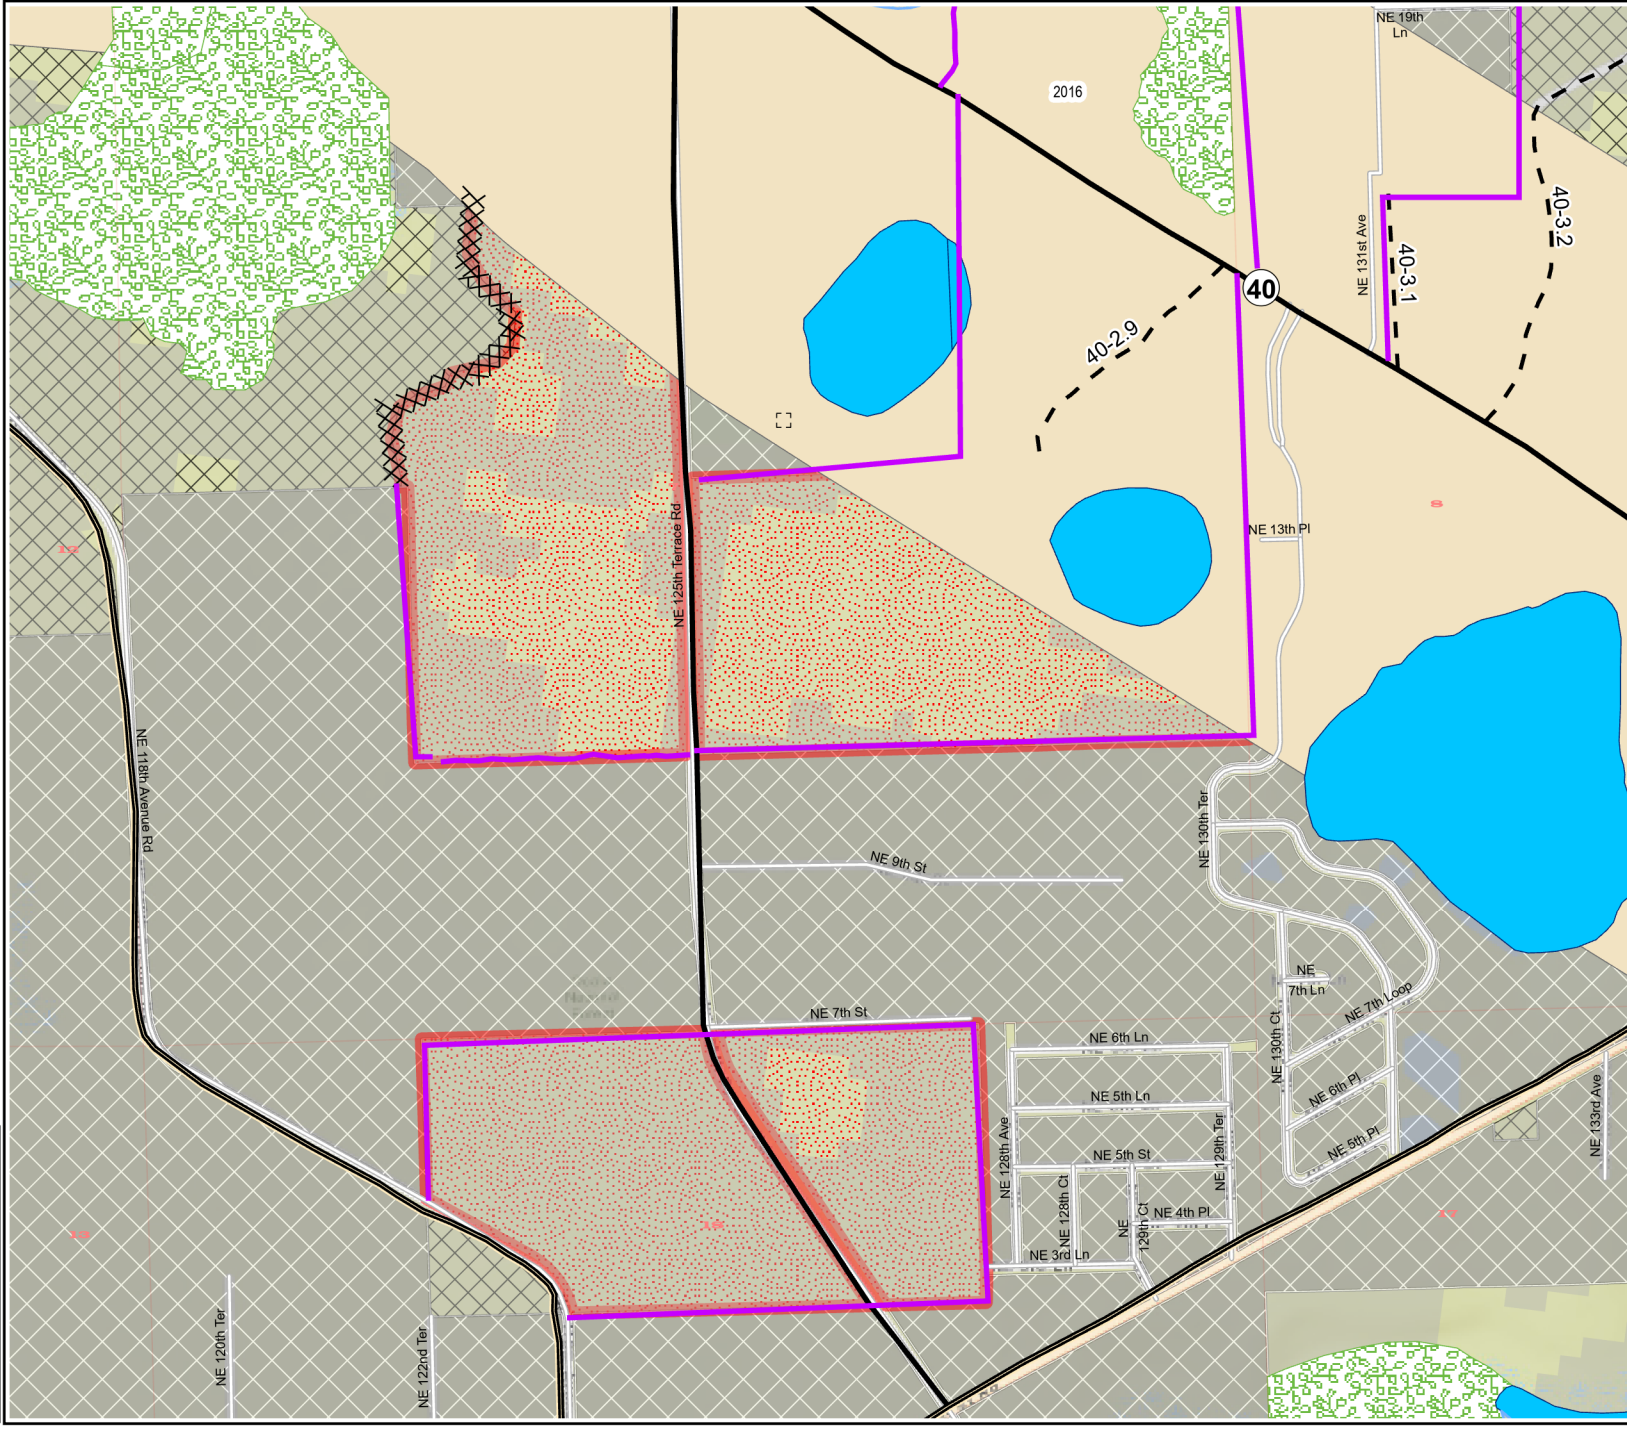

Burn Unit 220-000

Prescribed Burn Map
 Ocala National Forest
 Seminole Ranger District
 FACTS Acres: 263
 Last Burned: 1/19/2020
 SUID: 080505PF05Y24220000

FY 24 Planned Burn Unit	RCW Cluster
Completed FY24	Cemetery
Editable DropPoints	Control Line - Dozer
RCW Tree Protect	Boundary-Private
RCW Tree Not to Protect	Prairies
	DOF_Smokes
	Sapling LL & Slash

Burn Unit Info	
Burn Unit	Adjacent Unit Yrs. Since Last Burn
Private	0-1
USFS No Burn	1-2
Burnable Area	2-3
Did not burn last 27 yrs	3-4
Burned during last 27 yrs	4-5
	5-10
	11-13

BurnDate _____ Tr.Winds _____ Temp _____ Mix.Ht. _____
 RH _____ Disp. Index _____ Wind _____ KBDI _____
 DSR _____ RX Position _____ Burn Boss _____