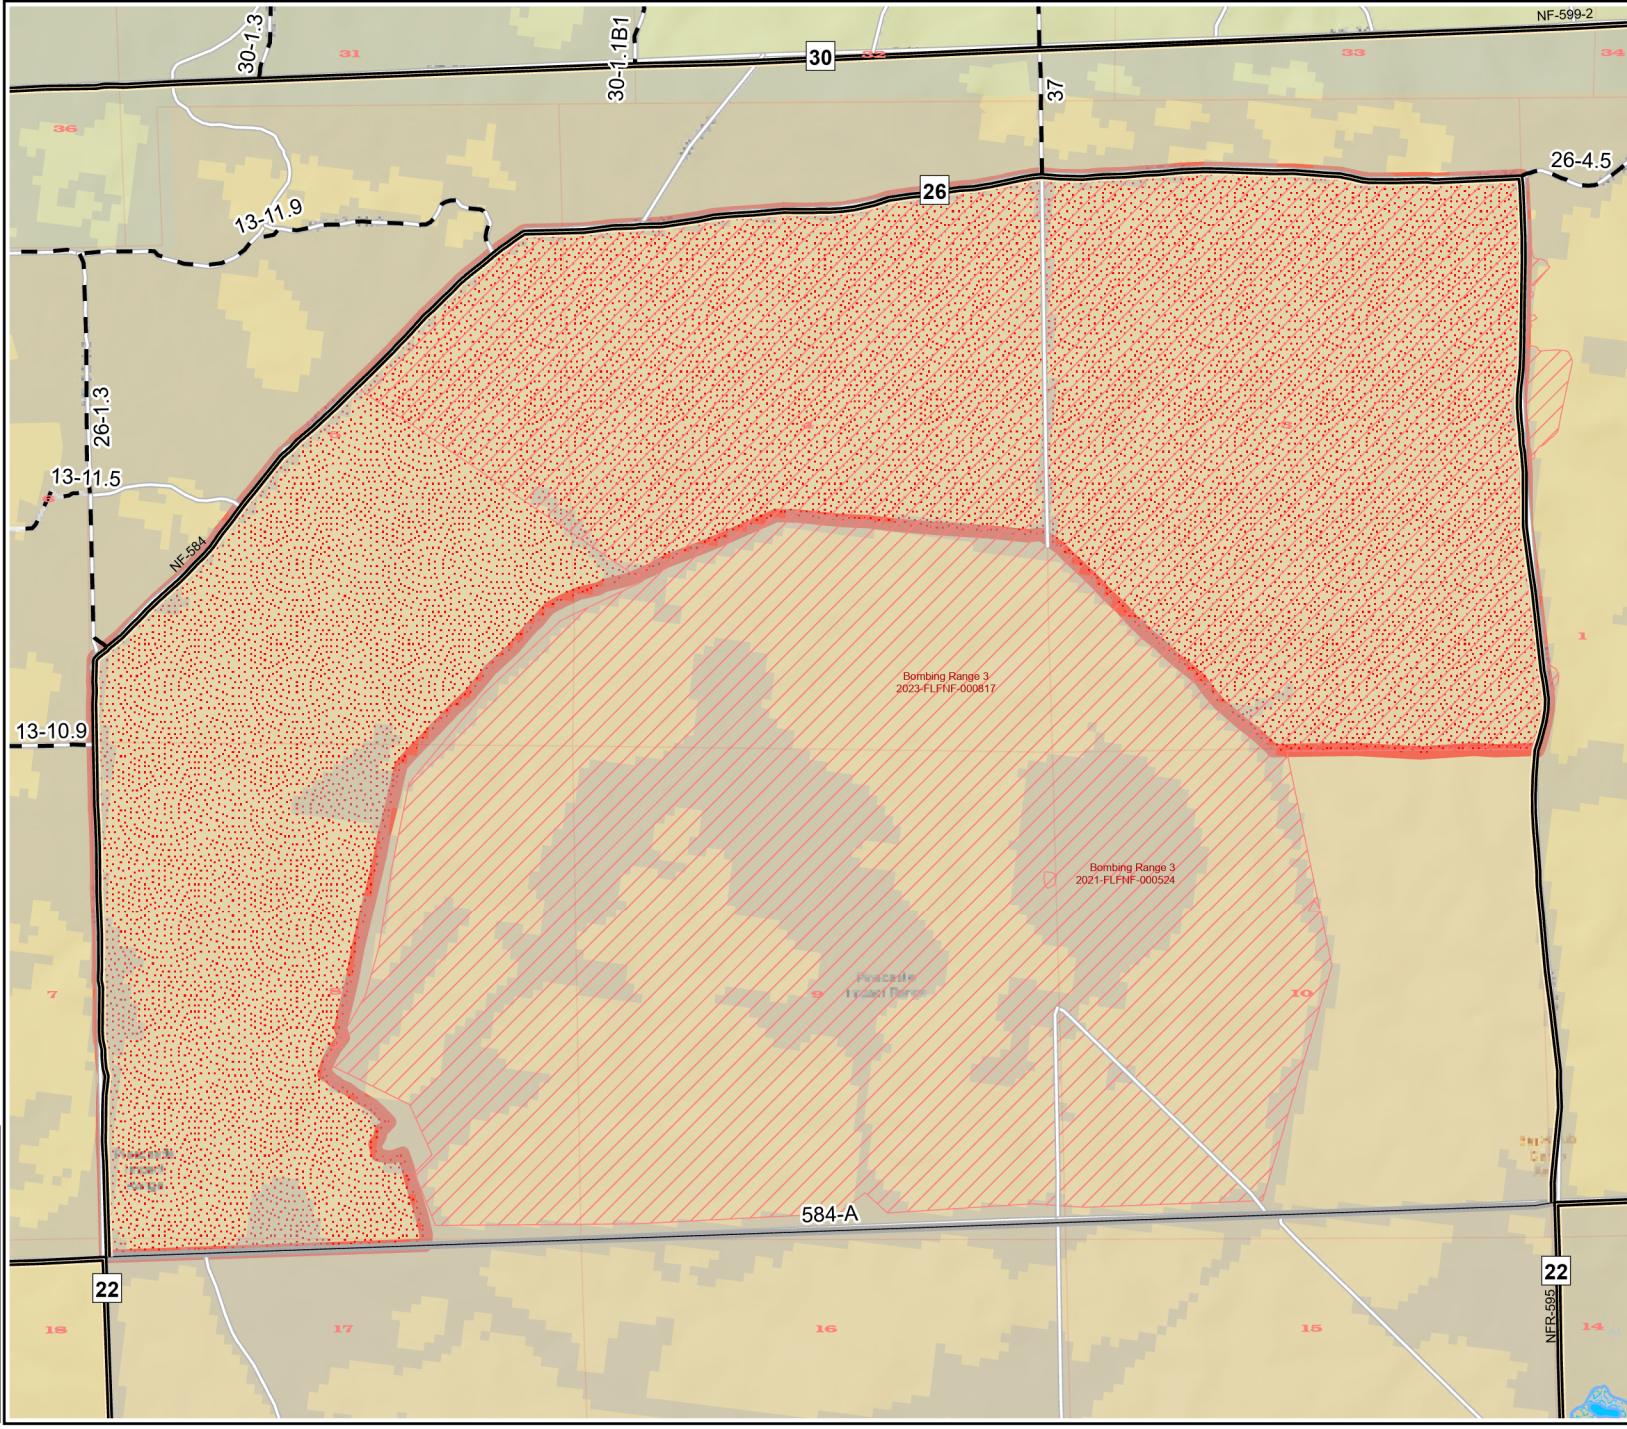

Burn Unit 227-000

Prescribed Burn Map
 Ocala National Forest
 Seminole Ranger District
 FACTS Acres: 1888
 Last Burned: 7/17/2020
 SUID: 080505PF05Y24227000

FY 24 Planned Burn Unit	RCW Tree Not to Protect
PBurn Completed FY24	RCW Cluster
Editable DropPoints	Prairies
RCW Tree Protect	Wildfire 2018-2023
	Wildfire 2024
	Sapling LL & Slash

Burn Unit Info	
Burn Unit	Adjacent Unit Yrs. Since Last Burn
Private	0-1
USFS No Burn	1-2
Burnable Area	2-3
Did not burn last 27 yrs	3-4
Burned during last 27 yrs	4-5
	5-10
	11-13

BurnDate _____ Tr.Winds _____ Temp _____ Mix Ht. _____
 RH _____ Disp. Index _____ Wind _____ KBDI _____
 DSR _____ RX Position _____ Burn Boss _____