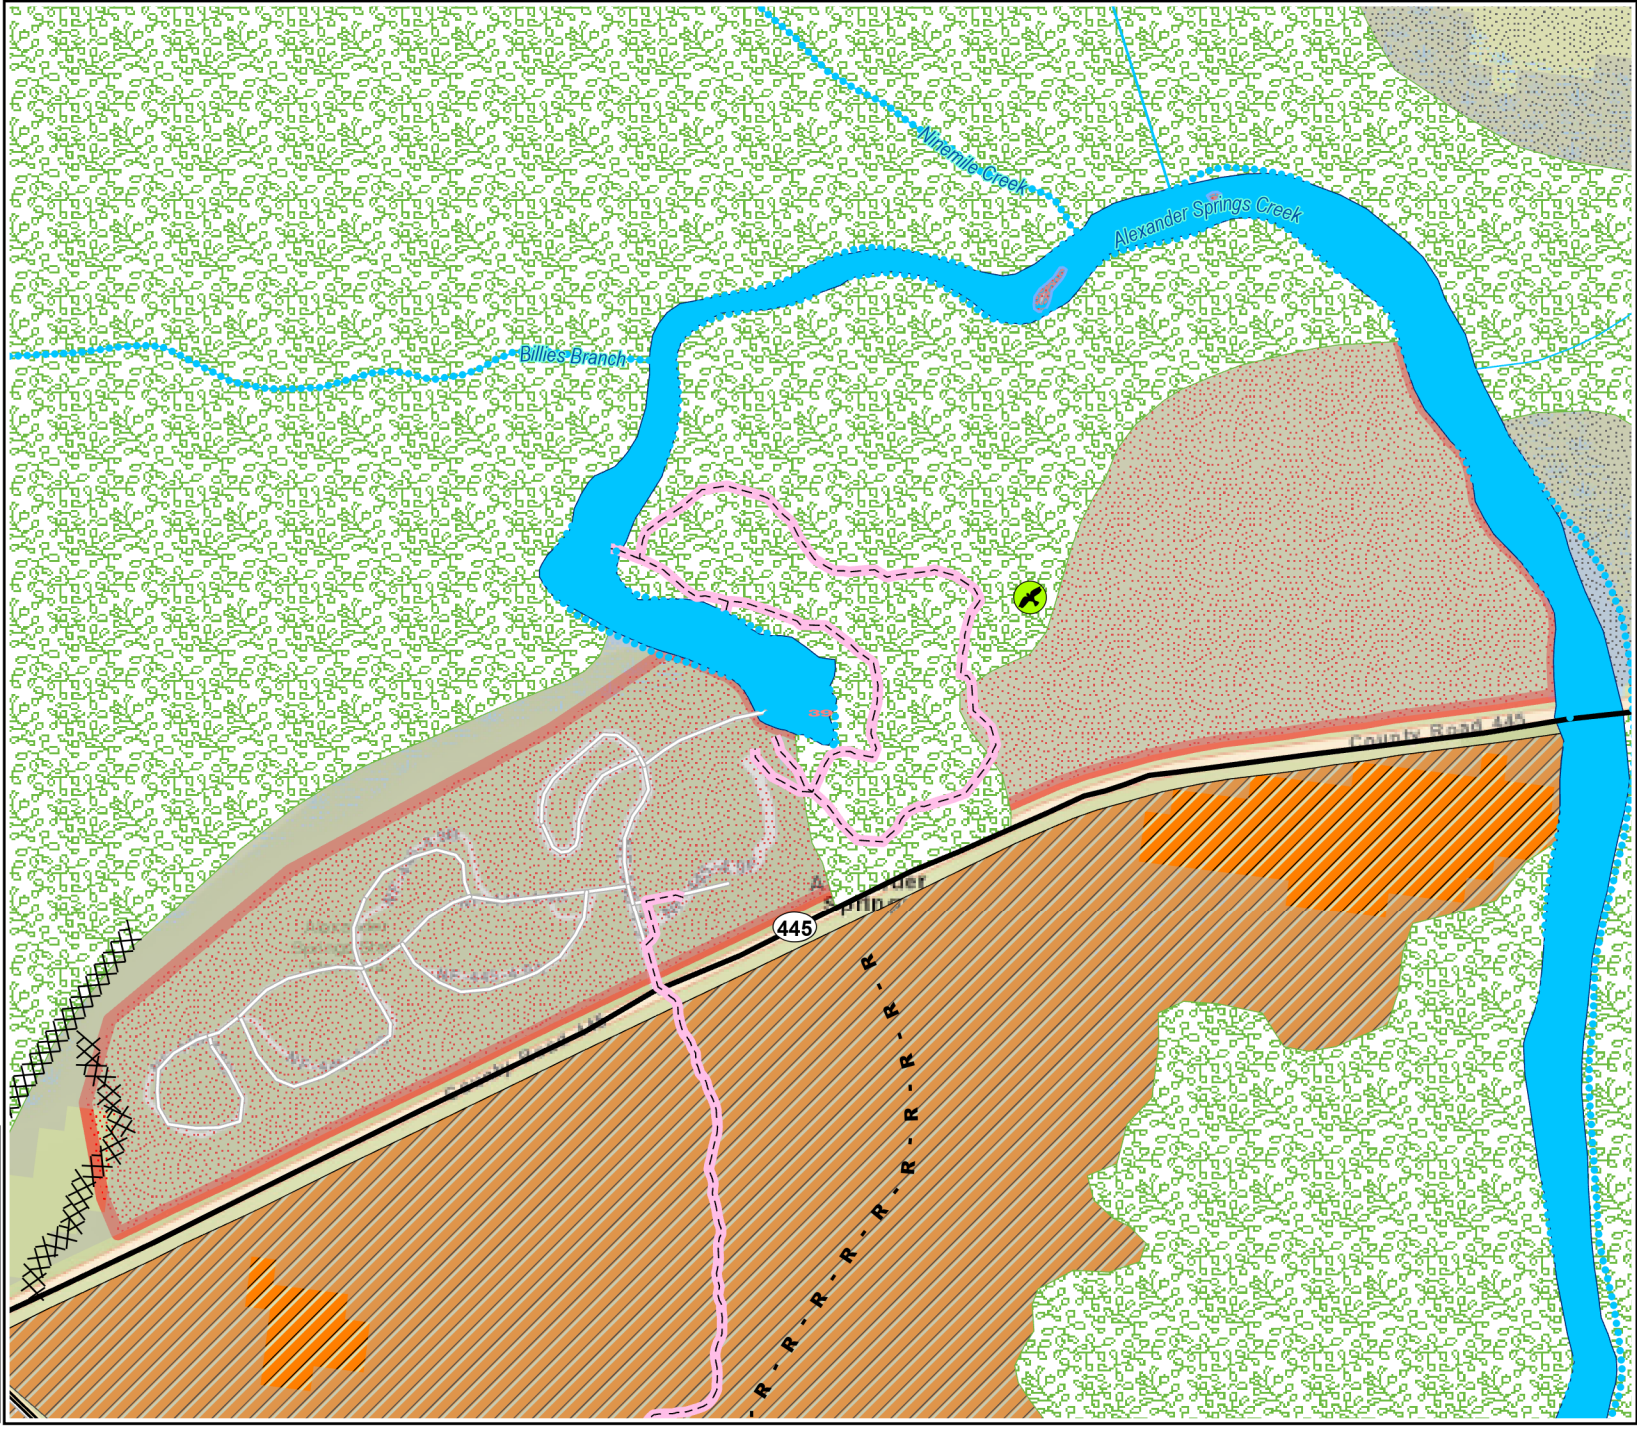

# Burn Unit 233-001

Prescribed Burn Map  
 Ocala National Forest  
 Seminole Ranger District  
 FACTS Acres: 201  
 Last Burned:  
 SUID: 080505PF05Y24233001

FY 24 Planned Burn Unit	Eagles
Completed FY24	Control Line - Dozer
Editable DropPoints	Natural Feature
RCW Tree Protect	Trails
RCW Tree Not to Protect	Prairies
RCW Cluster	Sapling LL & Slash

Burn Unit Info		Adjacent Unit Yrs. Since Last Burn	
Burn Unit	0-1	1-2	2-3
Private	3-4	4-5	5-10
USFS No Burn	5-10	11-13	
Burnable Area			
Did not burn last 27 yrs			
Burned during last 27 yrs			

BurnDate _____	Tr.Winds _____	Temp _____	Mix Ht. _____
RH _____	Disp. Index _____	Wind _____	KBDI _____
DSR _____	RX Position _____	Burn Boss _____	