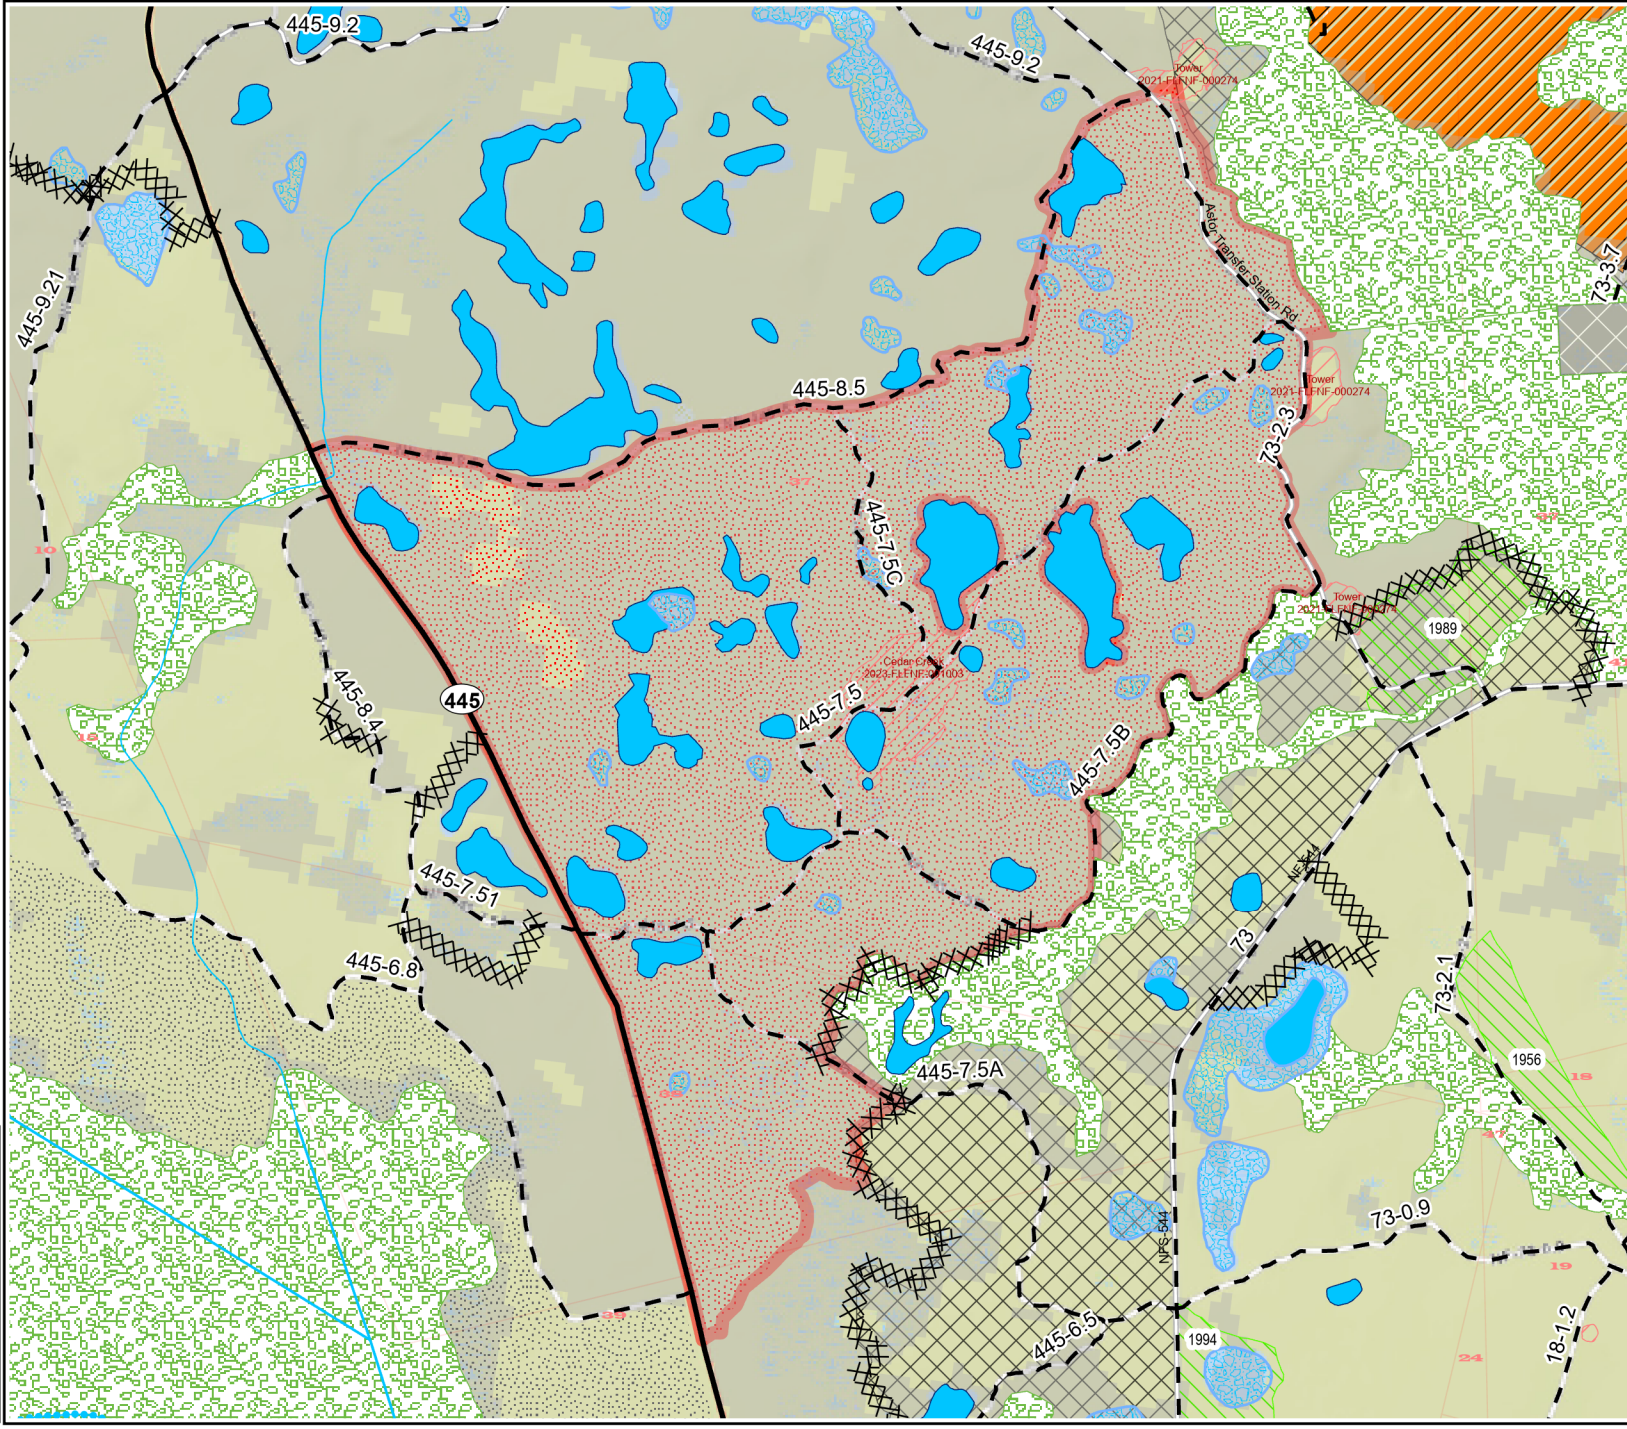

Burn Unit 235-001

Prescribed Burn Map
 Ocala National Forest
 Seminole Ranger District
 FACTS Acres: 1079
 Last Burned:
 SUID: 080505PF05Y24235001

FY 24 Planned Burn Unit	RCW Tree Not to Protect
Completed FY24	RCW Cluster
Editable DropPoints	Control Line - Dozer
RCW Tree Protect	Prairies
	Wildfire 2018-2023
	Sapling LL & Slash

Burn Unit Info	
Burn Unit	Adjacent Unit Yrs. Since Last Burn
Private	0-1
USFS No Burn	1-2
Burnable Area	2-3
Did not burn last 27 yrs	3-4
Burned during last 27 yrs	4-5
	5-10
	11-13

M. Keys
 Map Publish Date: 3/14/2024