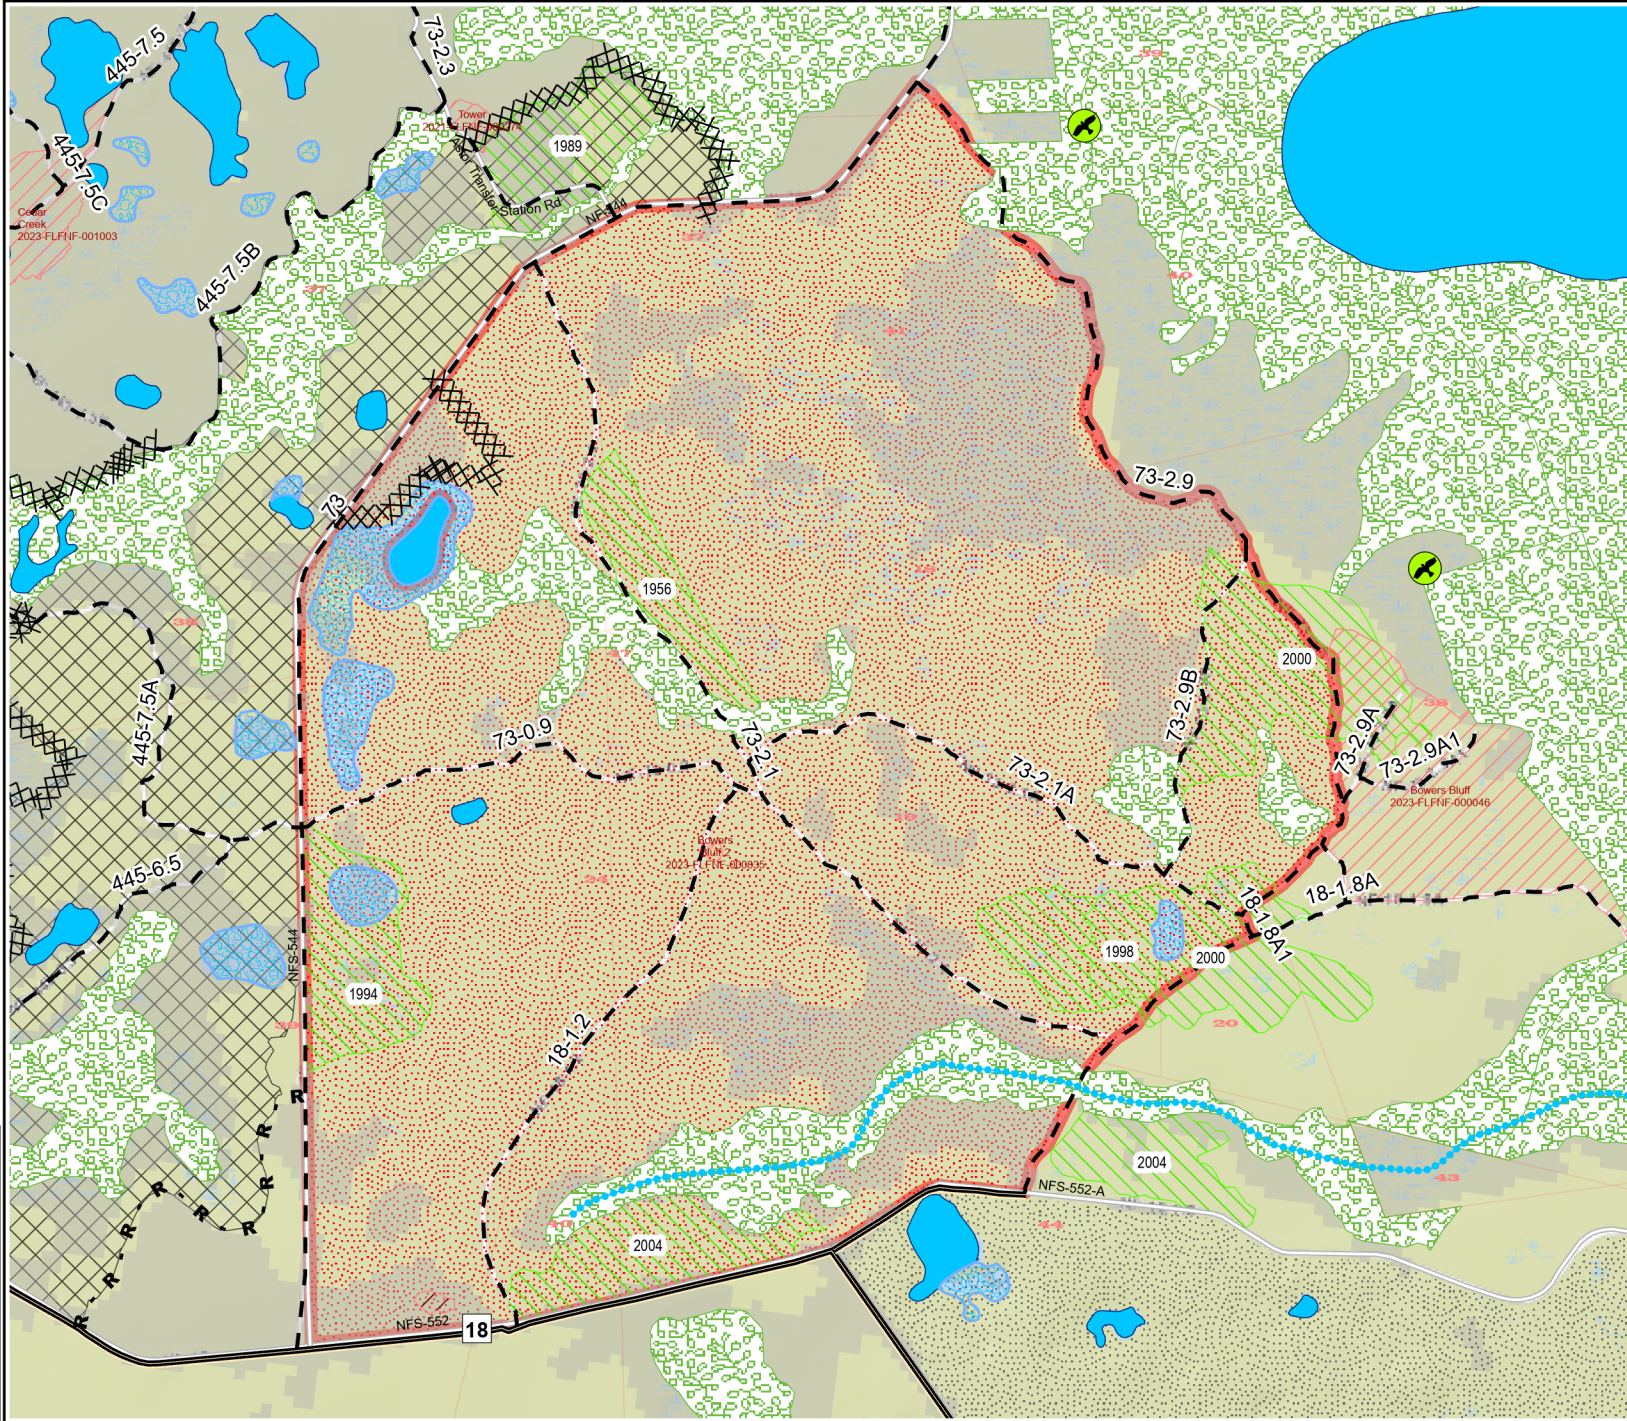

Burn Unit 236-000

Prescribed Burn Map
 Ocala National Forest
 Seminole Ranger District
 FACTS Acres: 1862
 Last Burned: 2/20/2023
 SUID: 080505PF05Y24236000

	FY 24 Planned Burn Unit		Control Line - Dozer
	PBurn Completed FY24		Boundary - Natural Feature
	Editable DropPoints		Prairies
	RCW Tree Protect		Wildfire 2018-2023
	RCW Tree Not to Protect		Wildfire 2024
	RCW Cluster		Sapling LL & Slash

Burn Unit Info		Adjacent Unit Yrs. Since Last Burn	
	Burn Unit		0-1
	Private		1-2
	USFS No Burn		2-3
	Did not burn last 27 yrs		3-4
	Burned during last 27 yrs		4-5
			5-10
			11-13

BurnDate _____	Tr.Winds _____	Temp _____	Mix Ht. _____
RH _____	Disp. Index _____	Wind _____	KBDI _____
DSR _____	RX Position _____	Burn Boss _____	