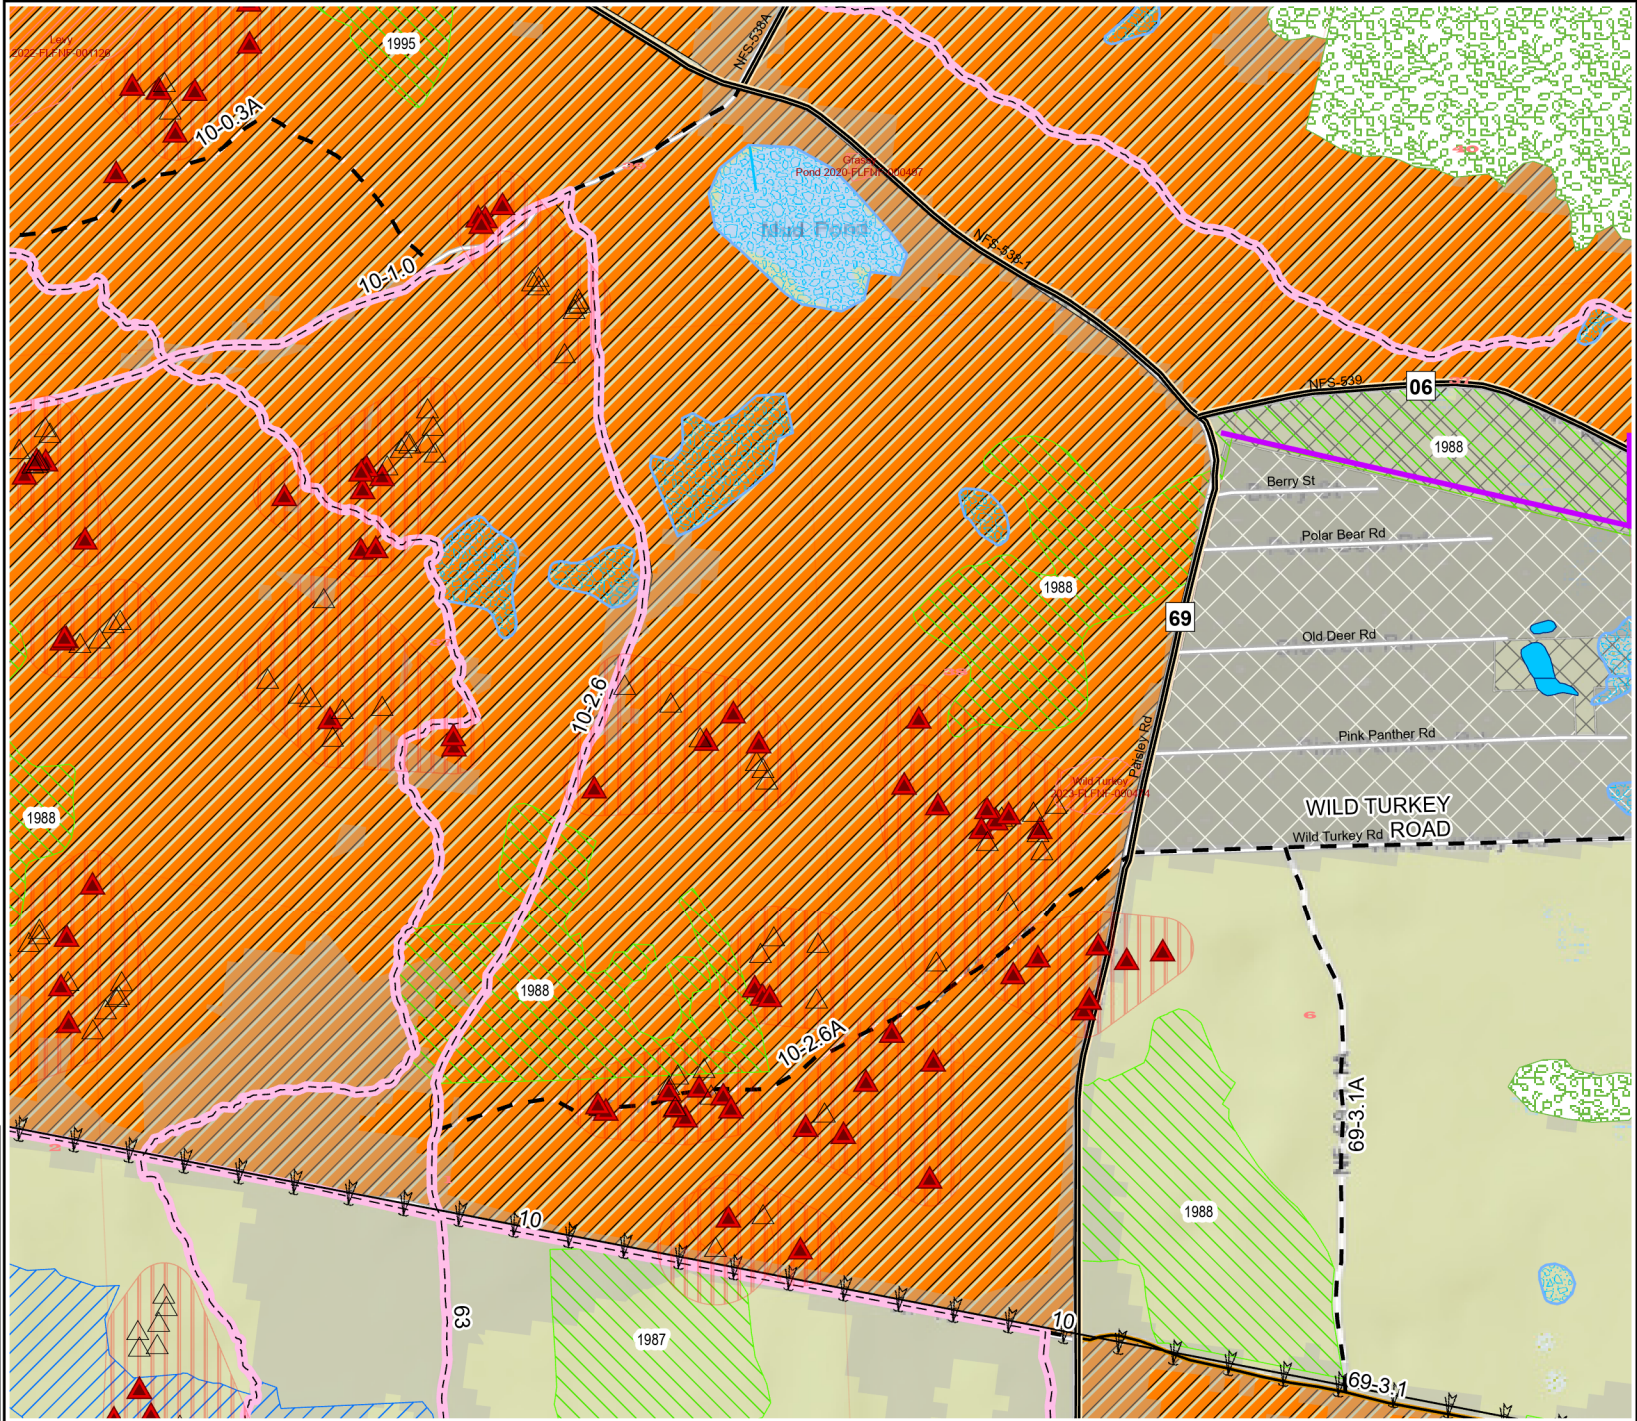

Burn Unit 261-001

Prescribed Burn Map
 Ocala National Forest
 Seminole Ranger District
 FACTS Acres: 593
 Last Burned: 2/21/2021
 SUID: 080505PF05Y24261001

FY 24 Planned Burn Unit	RCW Cluster
Completed FY24	Power Transmission Line
Editable DropPoints	Trails
RCW Tree Protect	Prairies
RCW Tree Not to Protect	Wildfire 2018-2023
	Sapling LL & Slash

Burn Unit Info	
Burn Unit	Adjacent Unit Yrs. Since Last Burn
Private	0-1
USFS No Burn	1-2
Burnable Area	2-3
Did not burn last 27 yrs	3-4
Burned during last 27 yrs	4-5
	5-10
	11-13

BurnDate _____ Tr.Winds _____ Temp _____ Mix Ht. _____
 RH _____ Disp. Index _____ Wind _____ KBDI _____
 DSR _____ RX Position _____ Burn Boss _____