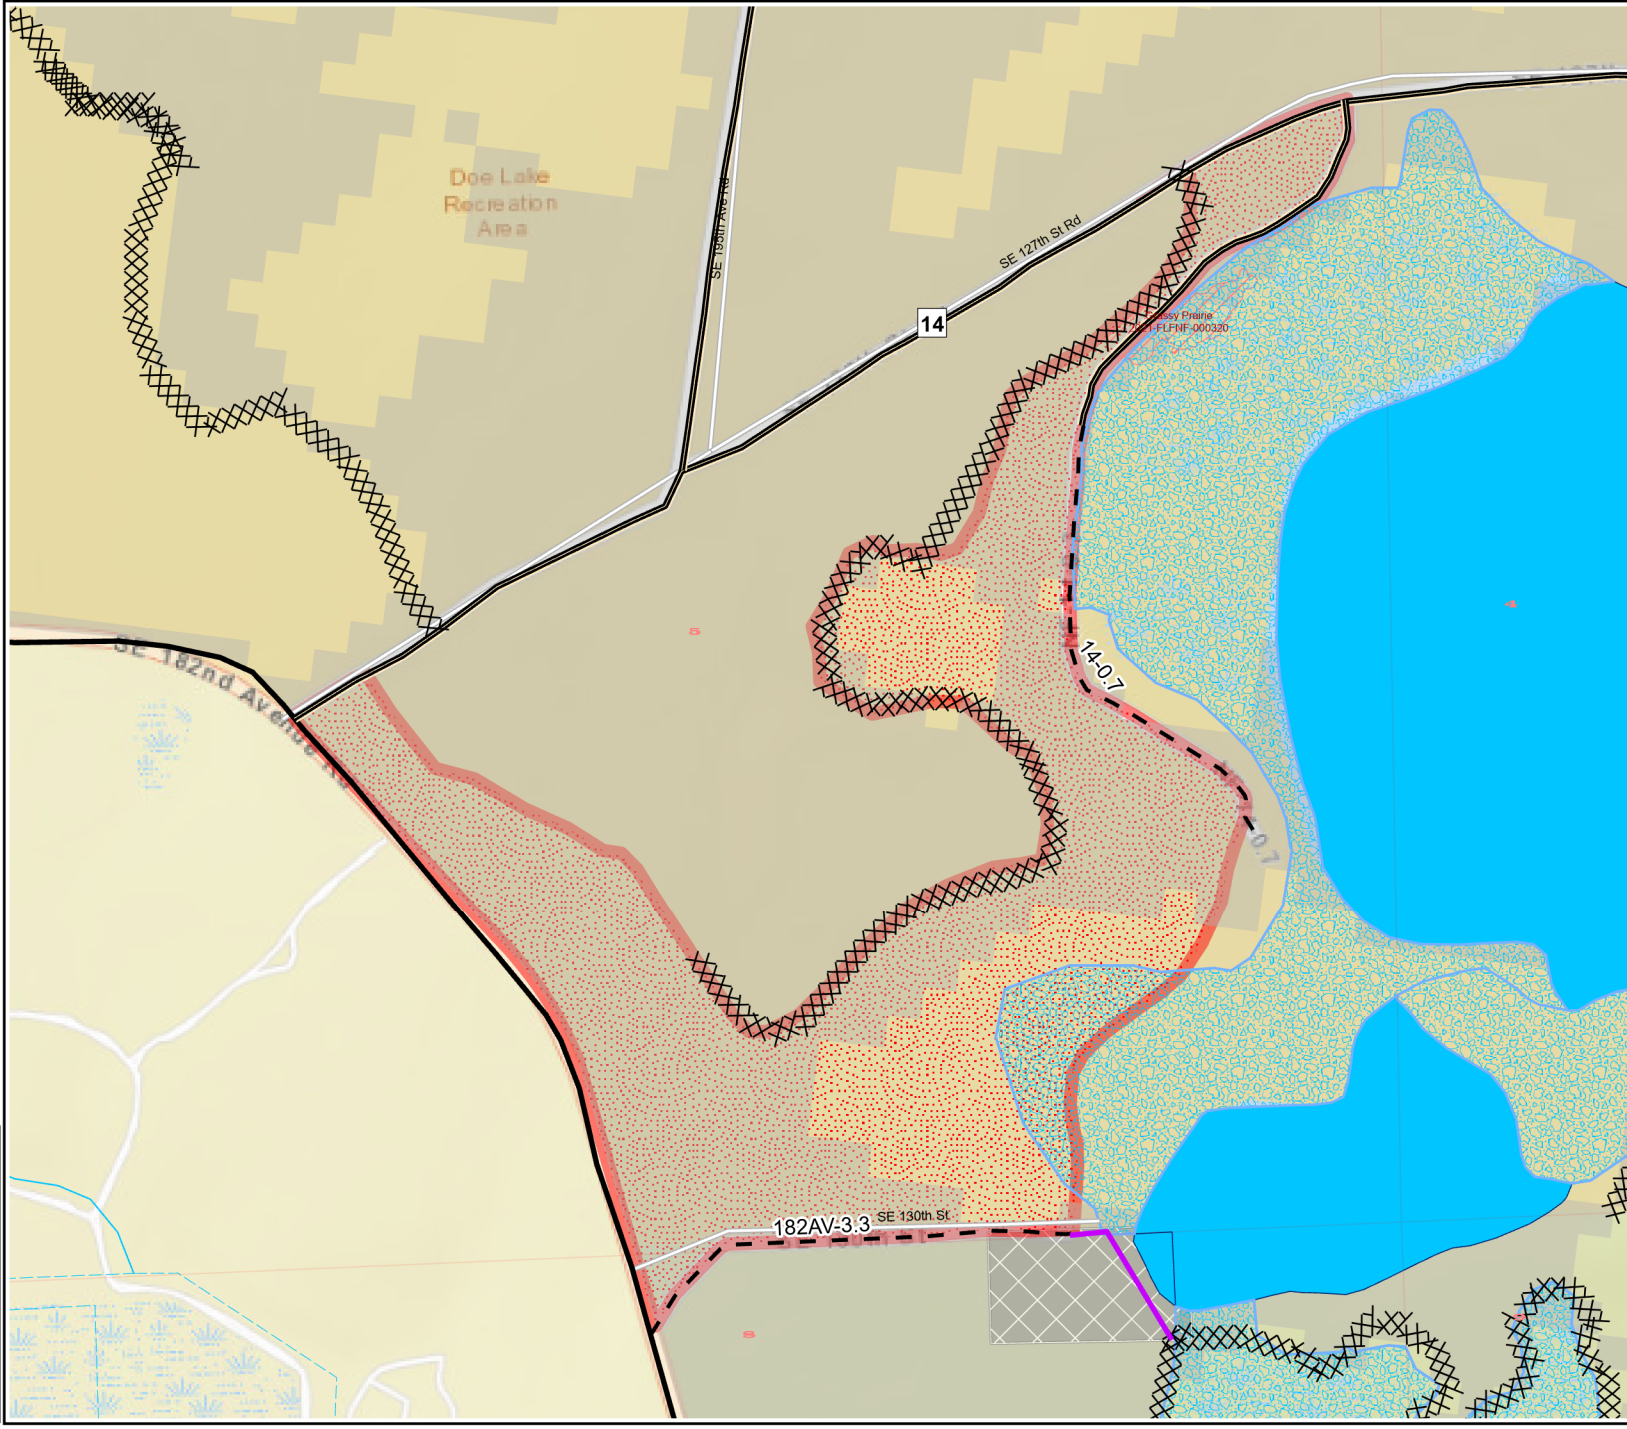

Burn Unit 281-001

Prescribed Burn Map
 Ocala National Forest
 Seminole Ranger District
 FACTS Acres: 66
 Last Burned:
 SUID: 080505PF05Y24281001

FY 24 Planned Burn Unit	RCW Tree Not to Protect
PBurn Completed FY24	RCW Cluster
Editable DropPoints	Control Line - Dozer
RCW Tree Protect	Prairies
	Wildfire 2018-2023
	Sapling LL & Slash

Burn Unit Info	
Burn Unit	Adjacent Unit Yrs. Since Last Burn
Private	0-1
USFS No Burn	1-2
	2-3
	3-4
	4-5
Burnable Area	5-10
Did not burn last 27 yrs	11-13
Burned during last 27 yrs	

BurnDate _____ Tr.Winds _____ Temp _____ Mix Ht. _____
 RH _____ Disp. Index _____ Wind _____ KBDI _____
 DSR _____ RX Position _____ Burn Boss _____