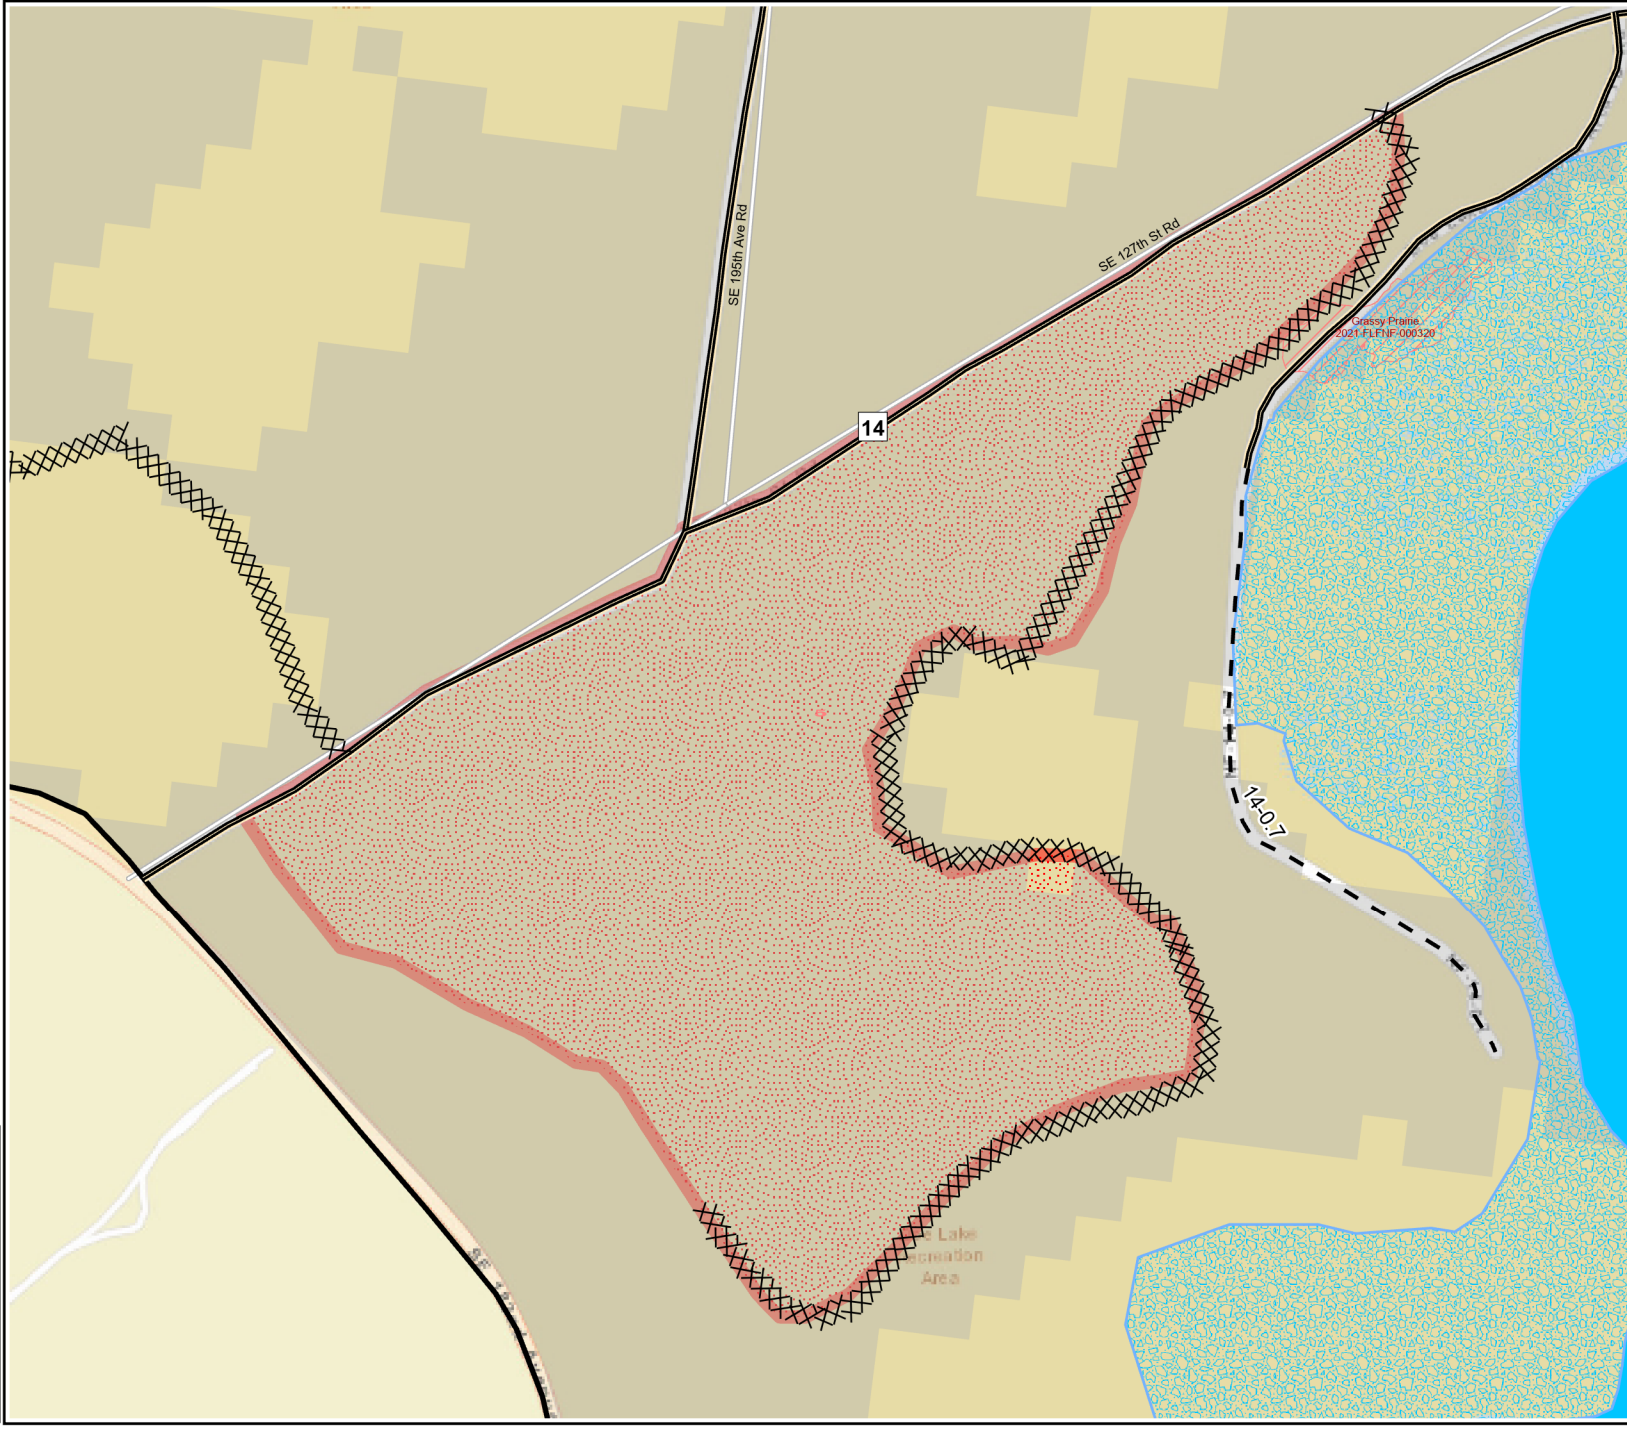

Burn Unit 281-101

Prescribed Burn Map
Ocala National Forest
Seminole Ranger District
FACTS Acres: 53
Last Burned:
SUID: 080505PF05Y24281101

FY 24 Planned Burn Unit	RCW Tree Not to Protect
PBurn Completed FY24	RCW Cluster
Editable DropPoints	Control Line - Dozer
RCW Tree Protect	Prairies
	Wildfire 2018-2023
	Sapling LL & Slash

Burn Unit Info	
Burn Unit	Adjacent Unit Yrs. Since Last Burn
Private	0-1
USFS No Burn	1-2
Burnable Area	2-3
Did not burn last 27 yrs	3-4
Burned during last 27 yrs	4-5
	5-10
	11-13

0 0.13 0.26

BurnDate _____ Tr.Winds _____ Temp _____ Mix Ht. _____
RH _____ Disp. Index _____ Wind _____ KBDI _____
DSR _____ RX Position _____ Burn Boss _____

Age of Rough Last Updated: 1/12/2024