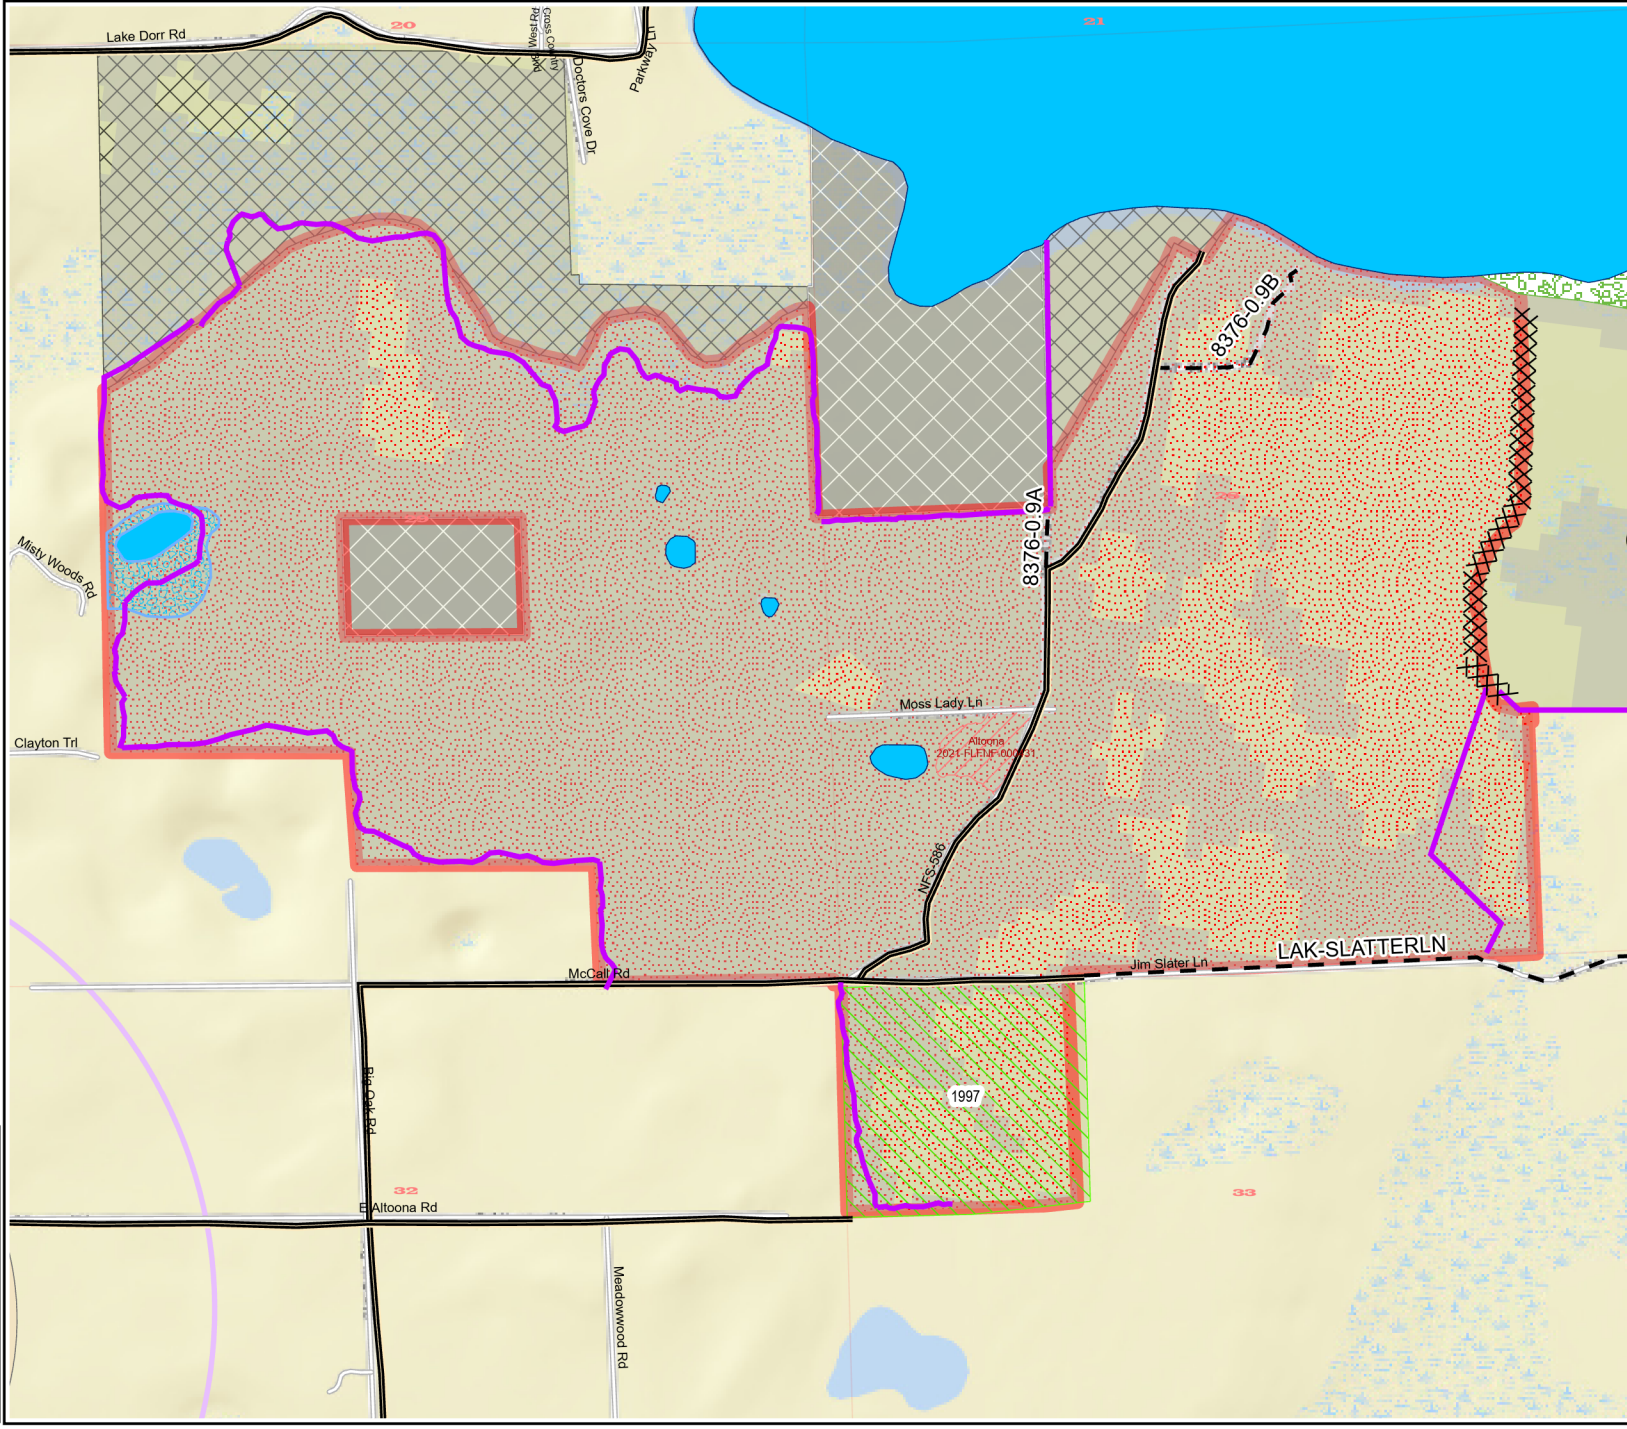

# Burn Unit 292-001

Prescribed Burn Map  
 Ocala National Forest  
 Seminole Ranger District  
 FACTS Acres: 622  
 Last Burned: 1/25/2016  
 SUID: 080505PF05Y24292001

	FY 24 Planned Burn Unit		RCW Cluster
	Completed FY24		Control Line - Dozer
	Editable DropPoints		Boundary-Private
	RCW Tree Protect		Prairies
	RCW Tree Not to Protect		DOF_SmokeS
			Wildfire 2018-2023
			Sapling LL & Slash

	Burn Unit		Adjacent Unit Yrs. Since Last Burn
	Private		0-1
	USFS No Burn		1-2
	Did not burn last 27 yrs		2-3
	Burned during last 27 yrs		3-4
			4-5
			5-10
			11-13

BurnDate _____	Tr.Winds _____	Temp _____	Mix Ht. _____
RH _____	Disp. Index _____	Wind _____	KBDI _____
DSR _____	RX Position _____	Burn Boss _____	