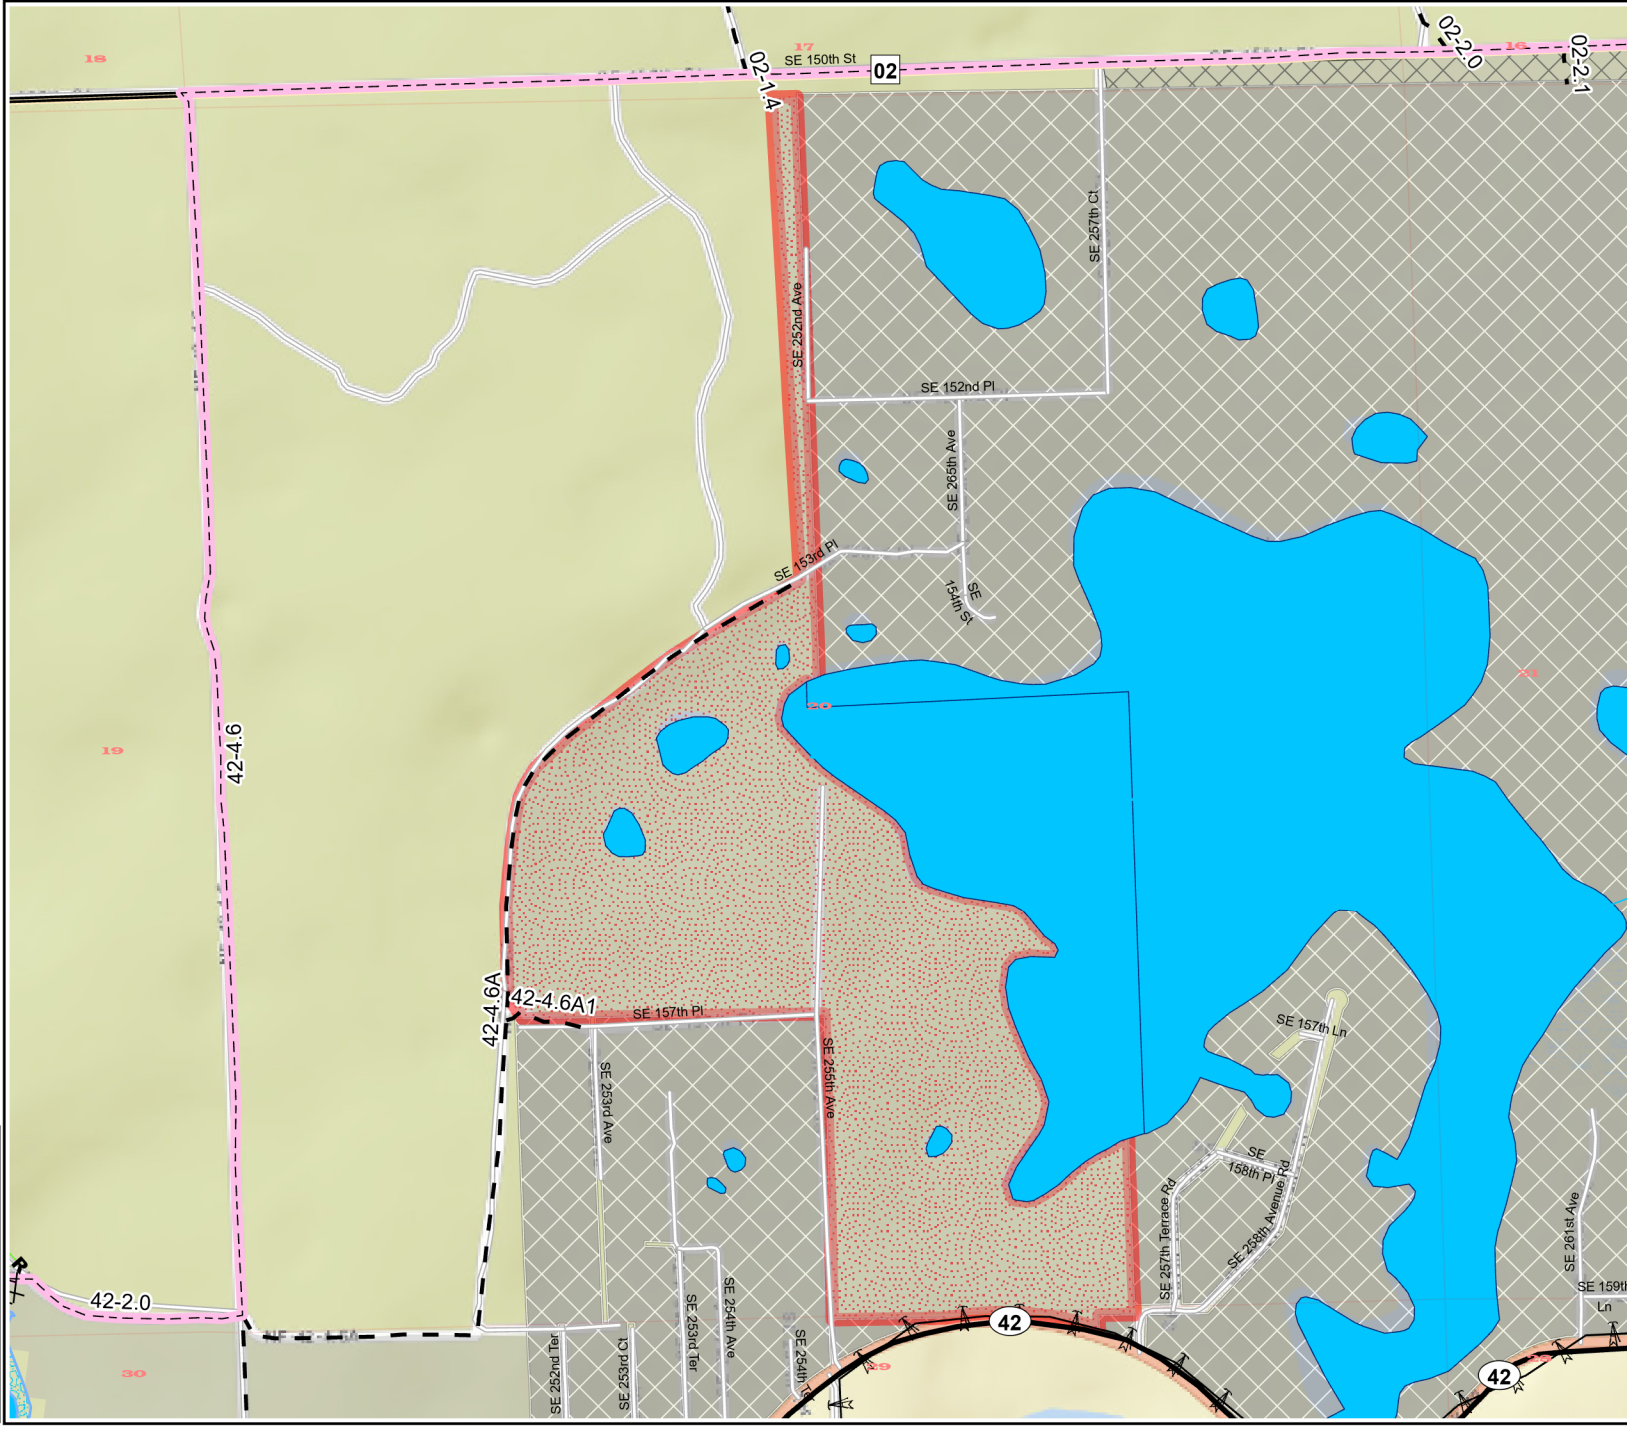

Burn Unit 294-100

Prescribed Burn Map
 Ocala National Forest
 Seminole Ranger District
 FACTS Acres: 97
 Last Burned:
 SUID: 080505PF05Y24294XXX

FY 24 Planned Burn Unit	RCW Tree Not to Protect
Completed FY24	RCW Cluster Power
Editable DropPoints	Transmission Line
RCW Tree Protect	Prairies
	Sapling LL & Slash

Burn Unit Info	
Burn Unit	Adjacent Unit Yrs. Since Last Burn
Private	0-1
USFS No Burn	1-2
Burnable Area	2-3
Did not burn last 27 yrs	3-4
Burned during last 27 yrs	4-5
	5-10
	11-13

BurnDate _____ Tr.Winds _____ Temp _____ Mix Ht. _____
 RH _____ Disp. Index _____ Wind _____ KBDI _____
 DSR _____ RX Position _____ Burn Boss _____