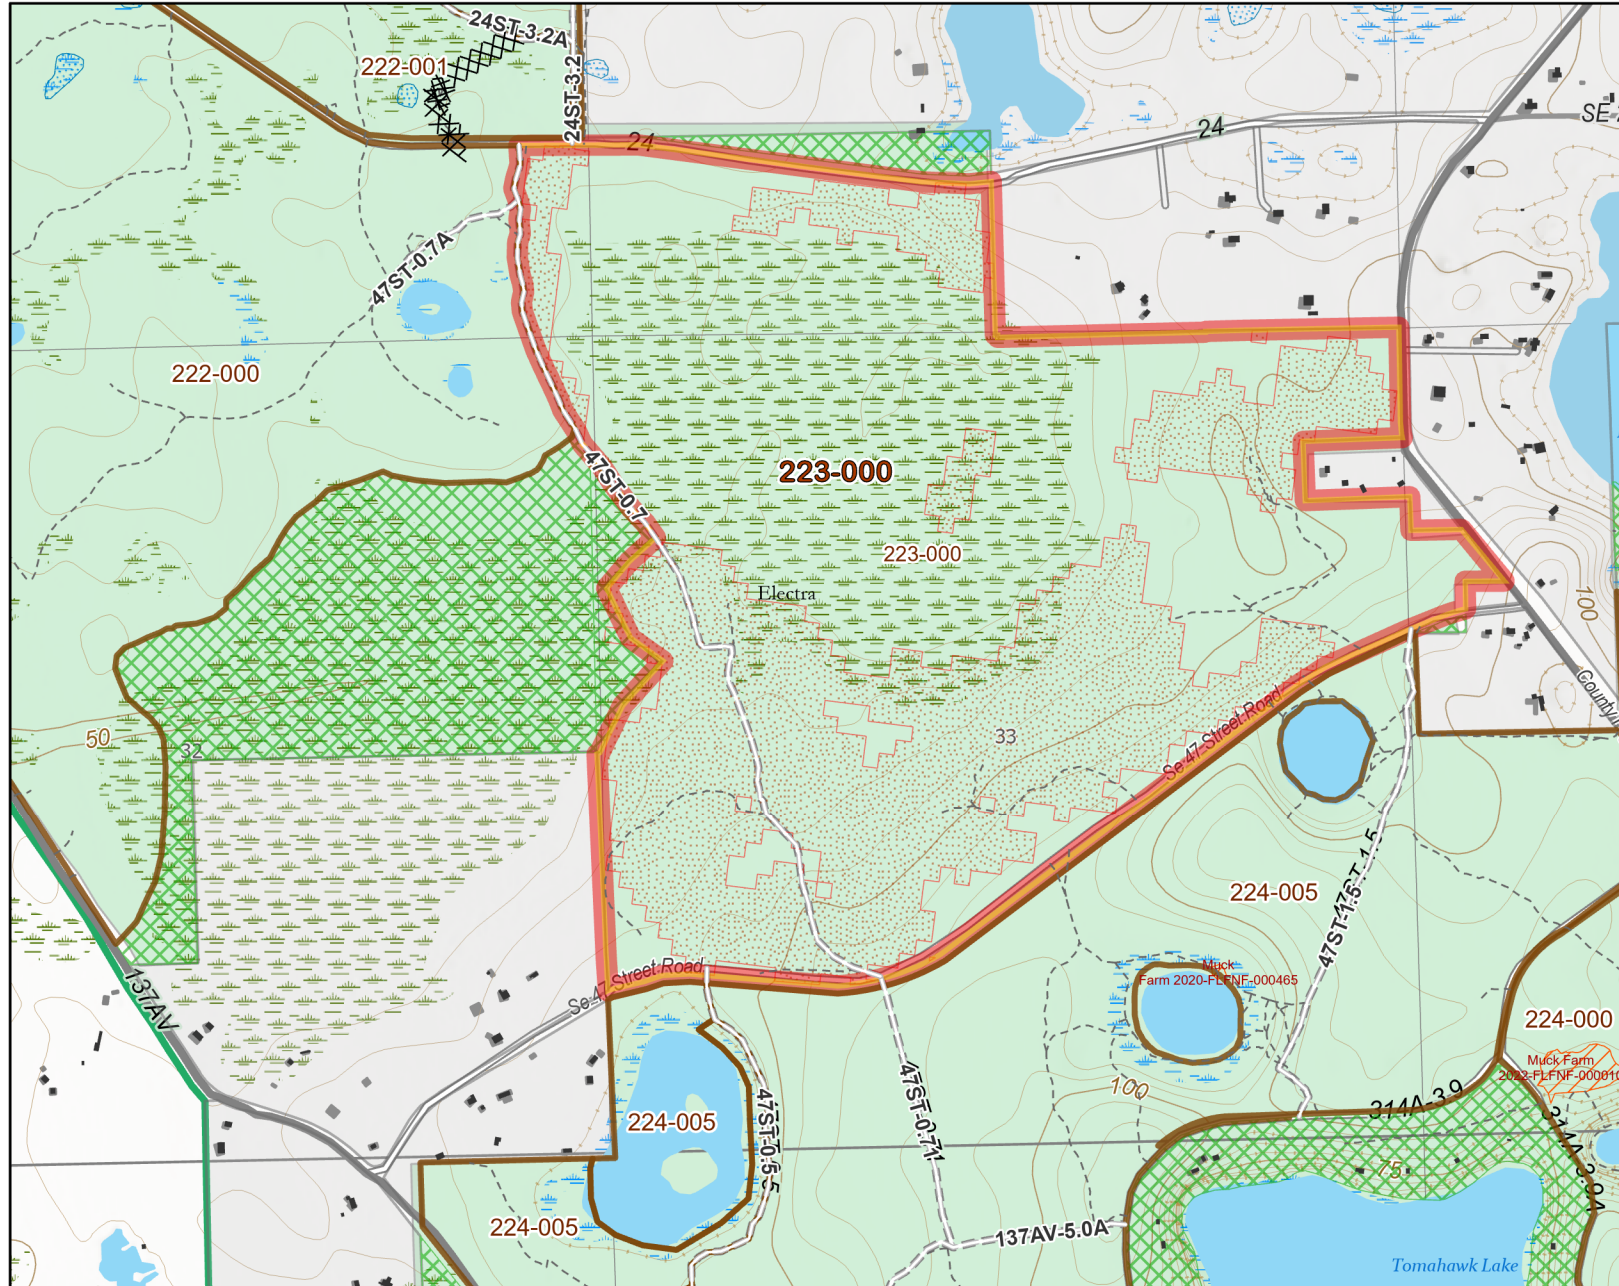

Ocala National Forest Seminole RD Rx Burn Unit 223

Burn Unit: 223- Electra

Burn Subunit(s): 223-000

Unit/Subunit Acre(s): 493

Last Burn Date(s): 2/17/2014

-  FY25 Planned Burn Unit
-  Burnable Footprint
-  Burn Unit / Subunit
-  Adjacent Burn Unit
-  Burn Unit Exclusion
-  Private/Inholding
-  Past Wildfire
-  Completed Dozer Line - Rx Fire
-  Building Footprints

BurnDate _____ Tr.Winds _____ Temp _____ Mix Ht. _____
 RH _____ Disp. Index _____ Wind _____ KBDI _____
 DSR _____ RX Position _____ Burn Boss _____

Map Scale: 1:15,000

Date of Map Publication: 1/7/2025