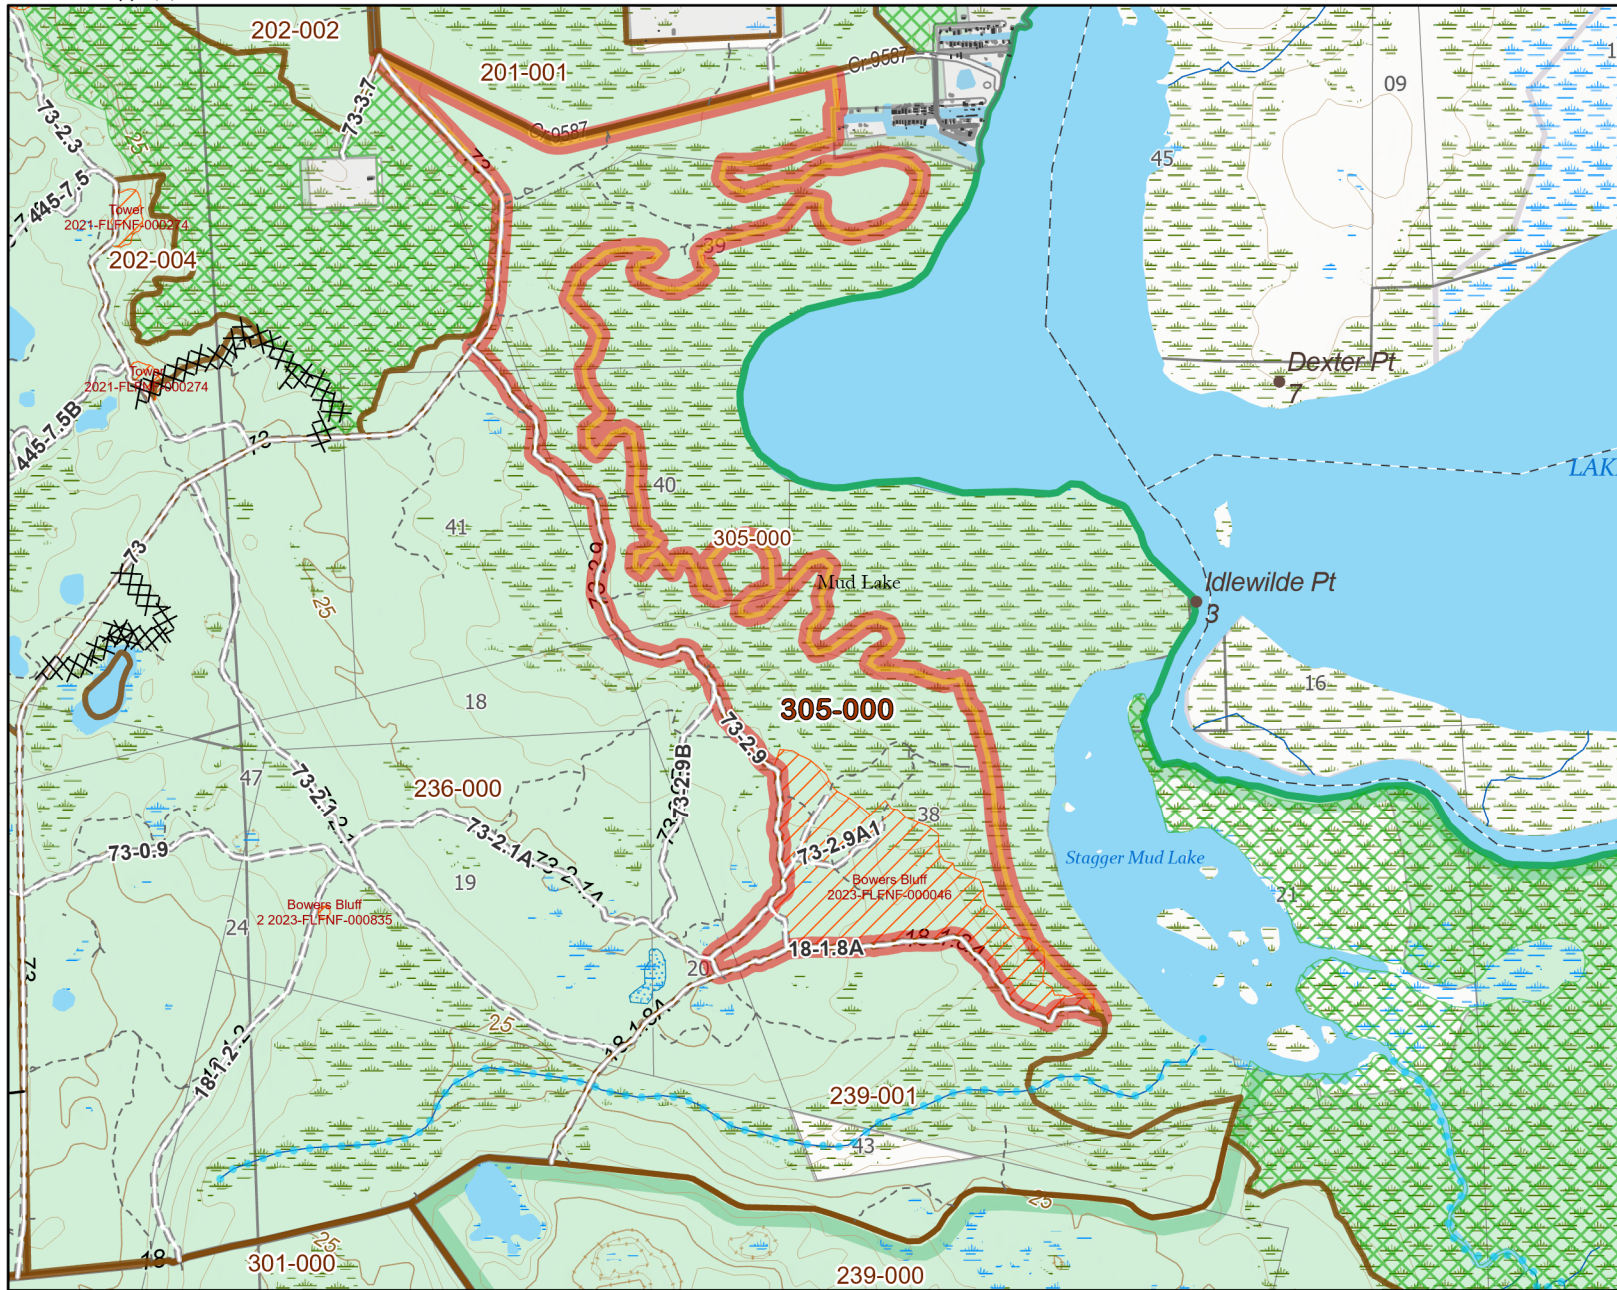

Ocala National Forest Seminole RD Rx Burn Unit 305

Burn Unit: 305- Mud Lake

Burn Subunit(s): 305-000
 Unit/Subunit Acre(s): 655
 Last Burn Date(s): 3/2/2019

-  FY25 Planned Burn Unit
-  Burnable Footprint
-  Burn Unit / Subunit
-  Adjacent Burn Unit
-  Burn Unit Exclusion
-  Private/Inholding
-  Past Wildfire
-  Completed Dozer Line - Rx Fire
-  Completed Road as Line - Rx Fire
-  Completed Line Natural Feature - Rx Fire
-  Building Footprints

BurnDate _____ Tr.Winds _____ Temp _____ Mix Ht. _____
 RH _____ Disp. Index _____ Wind _____ KBDI _____
 DSR _____ RX Position _____ Burn Boss _____

Map Scale: 1:30,000

Date of Map Publication: 1/7/2025