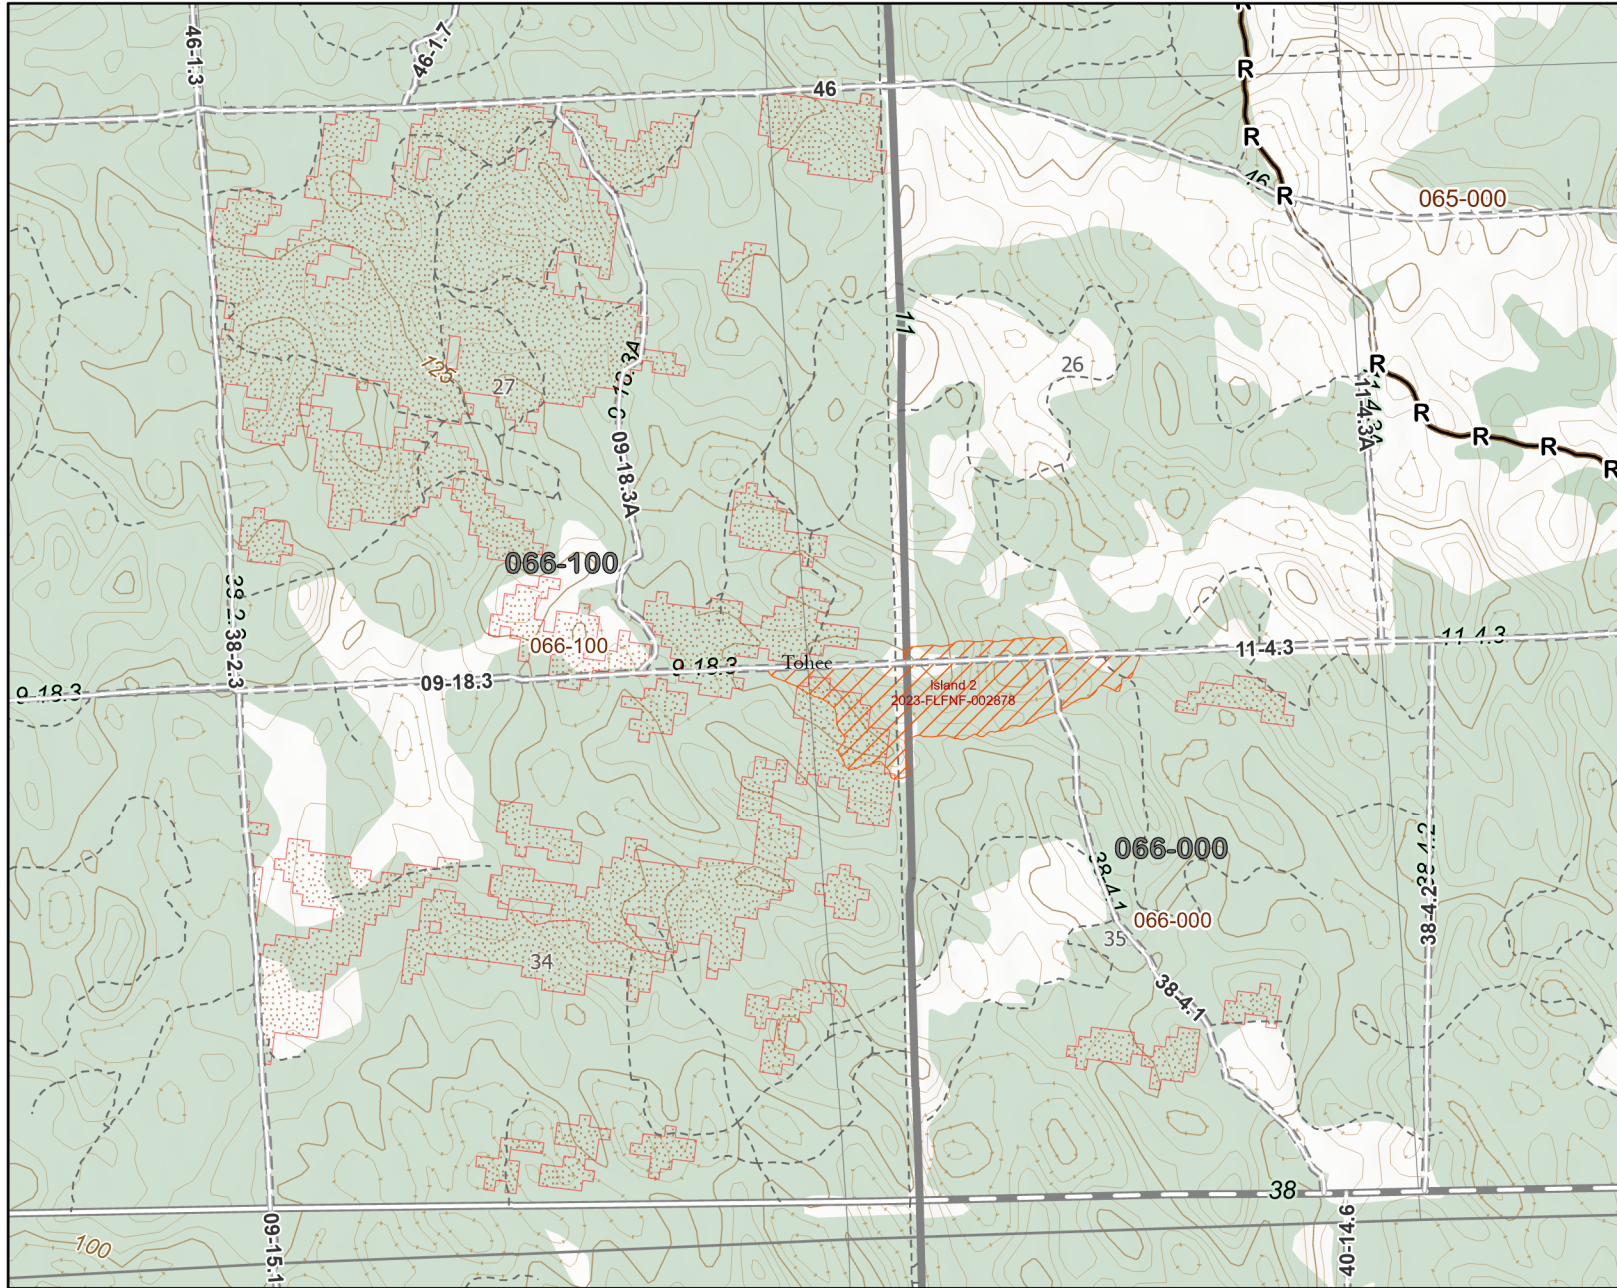

Ocala National Forest Lake George RD Rx Burn Unit

Burn Unit: 066- Tohee

Burn Subunit(s):
Unit/Subunit Acre(s):
Last Burn Date(s):

-  Burnable Footprint
-  Adjacent Burn Unit
-  Past Wildfire
-  Completed Road as Line - Rx Fire

BurnDate _____ Tr.Winds _____ Temp _____ Mix Ht. _____
 RH _____ Disp. Index _____ Wind _____ KBDI _____
 DSR _____ RX Position _____ Burn Boss _____

Map Scale: 1:21,000

Date of Map Publication: 12/11/2024