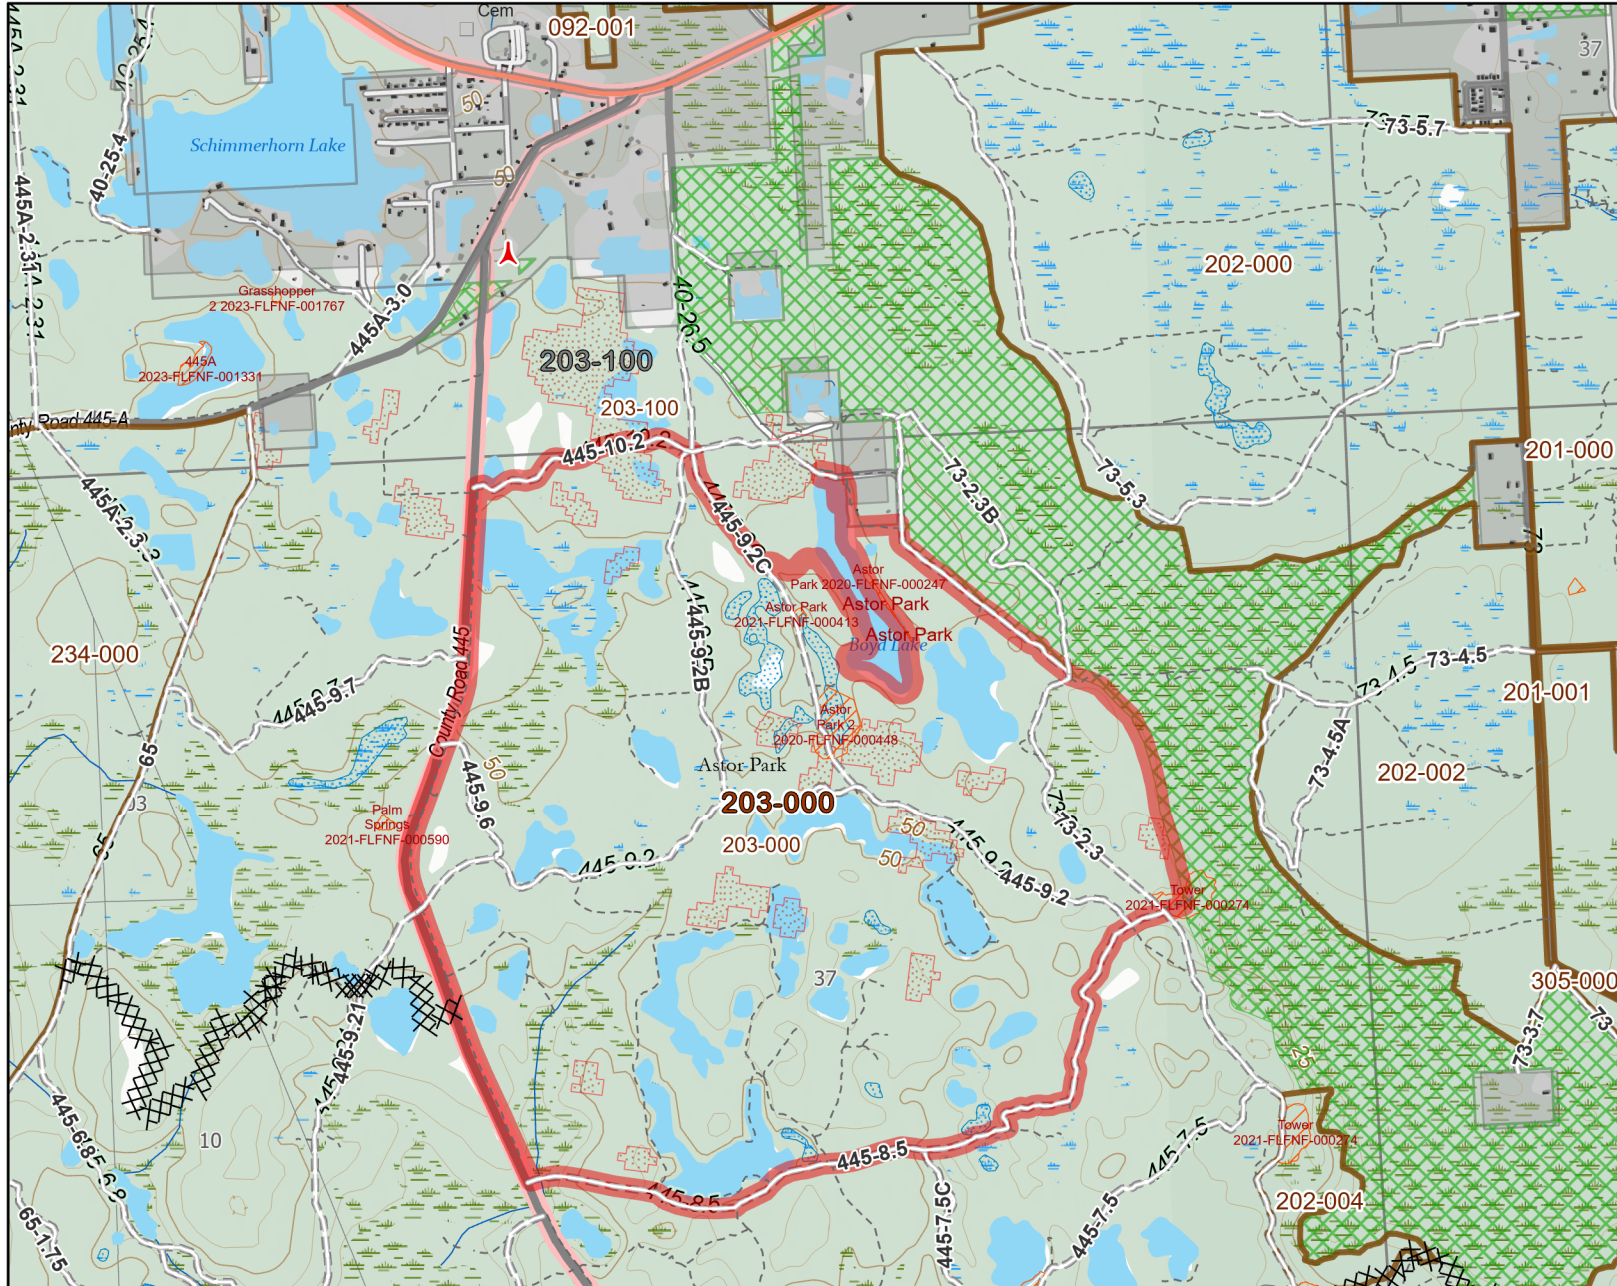

Ocala National Forest Seminole RD Rx Burn Unit

Burn Unit: 203- Astor Park

Burn Subunit(s):
Unit/Subunit Acre(s):
Last Burn Date(s):

-  FY25 Planned Burn Unit
-  Burnable Footprint
-  Adjacent Burn Unit
-  Burn Unit Exclusion
-  Private/Inholding
-  Past Wildfire
-  Completed Dozer Line - Rx Fire
-  Building Footprints
-  Towers (FAA)

BurnDate _____ Tr.Winds _____ Temp _____ Mix Ht. _____
 RH _____ Disp. Index _____ Wind _____ KBDI _____
 DSR _____ RX Position _____ Burn Boss _____

Map Scale: 1:29,000

Date of Map Publication: 12/11/2024