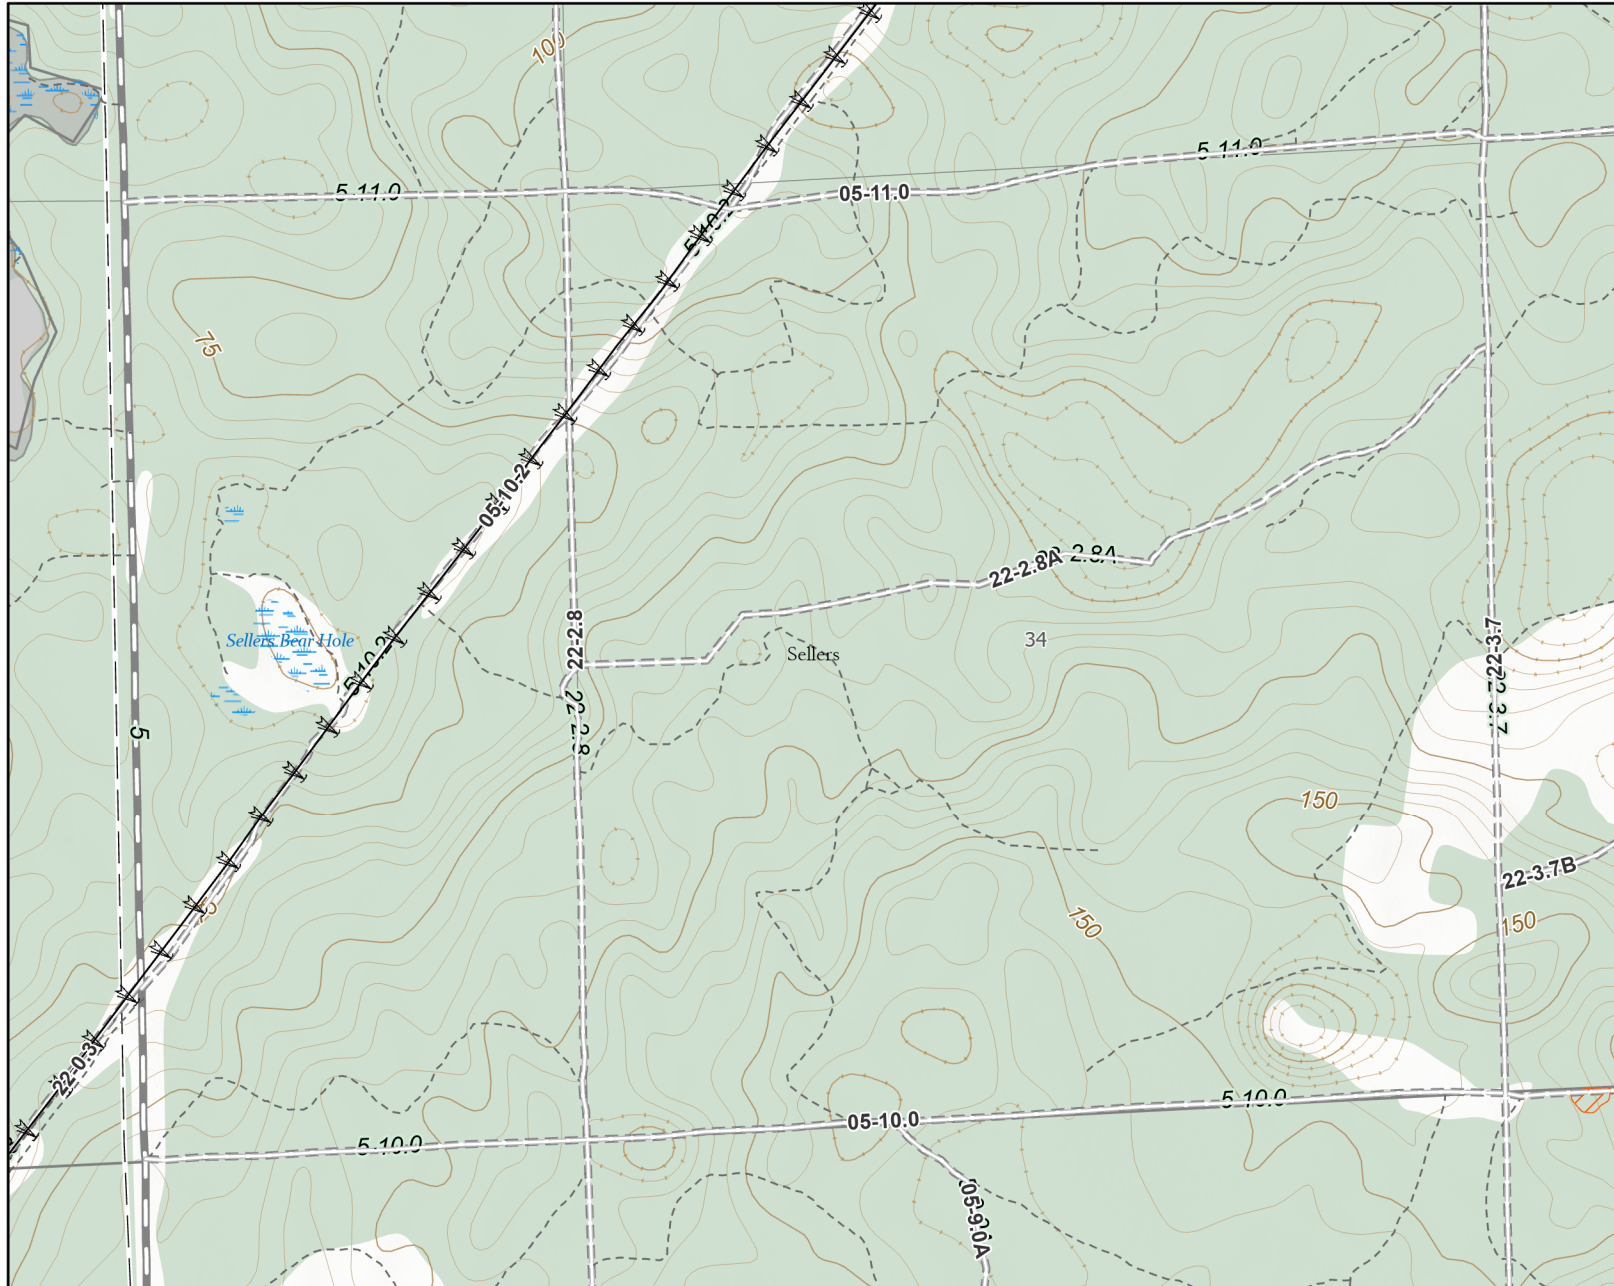

Ocala National Forest Seminole RD Rx Burn Unit

Burn Unit: - Sellers

Burn Subunit(s):
Unit/Subunit Acre(s):
Last Burn Date(s):

-  Burnable Footprint
-  Past Wildfire
-  Power Transmission Line

BurnDate _____ Tr.Winds _____ Temp _____ Mix Ht. _____
 RH _____ Disp. Index _____ Wind _____ KBDI _____
 DSR _____ RX Position _____ Burn Boss _____

Map Scale: 1:13,000

Date of Map Publication: 12/11/2024