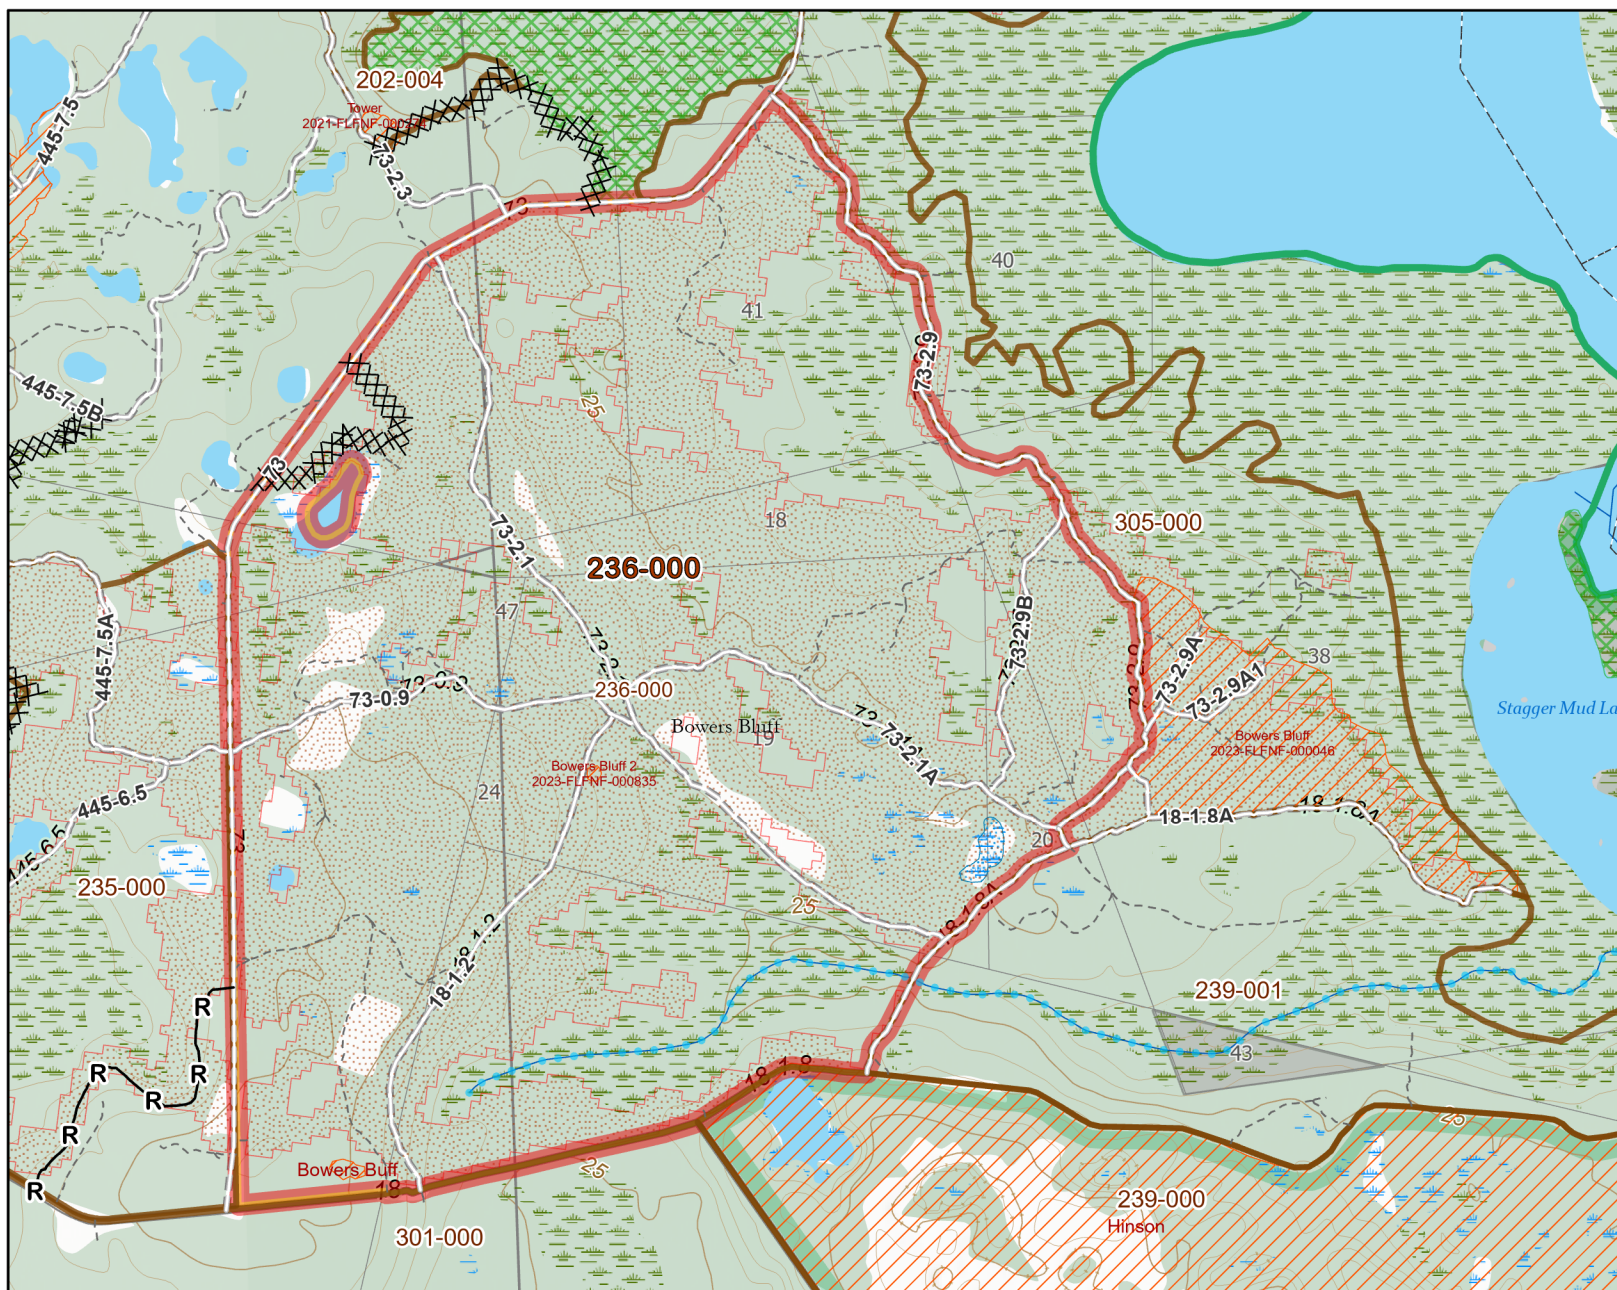

Ocala National Forest Seminole RD Rx Burn Unit 236

Burn Unit: 236- Bowers Bluff
 Burn Subunit(s): 236-000
 Unit/Subunit Acre(s): 1862
 Last Burn Date(s): 3/2/2019

-  FY25 Planned Burn Unit
-  Burnable Footprint
-  Burn Unit / Subunit
-  Adjacent Burn Unit
-  Burn Unit Exclusion
-  Past Wildfire
-  Completed Dozer Line - Rx Fire
-  Completed Road as Line - Rx Fire
-  Completed Line Natural Feature - Rx Fire

BurnDate _____ Tr.Winds _____ Temp _____ Mix Ht. _____
 RH _____ Disp. Index _____ Wind _____ KBDI _____
 DSR _____ RX Position _____ Burn Boss _____

Map Scale: 1:25,000

Date of Map Publication: 12/11/2024