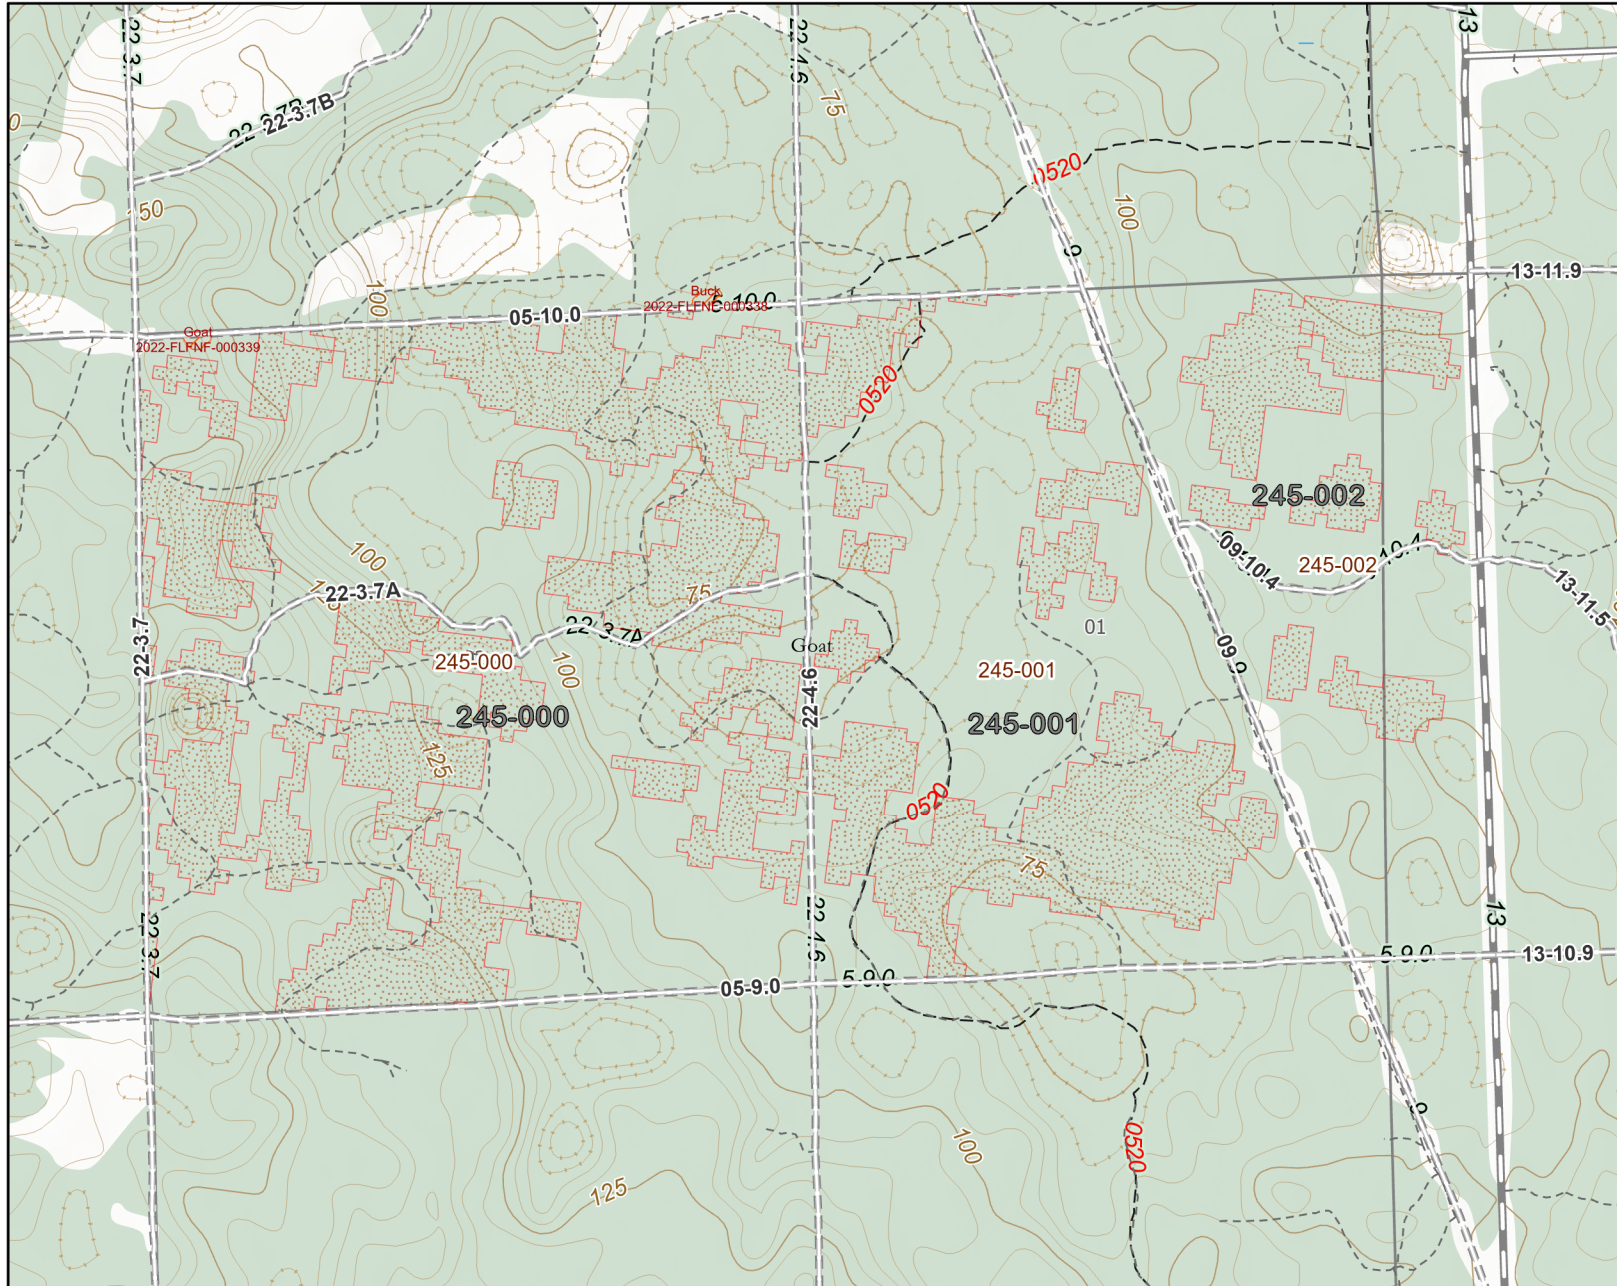

Ocala National Forest Seminole RD Rx Burn Unit

Burn Unit: 245- Goat

Burn Subunit(s):

Unit/Subunit Acre(s):

Last Burn Date(s):

-  Burnable Footprint
-  Past Wildfire

BurnDate _____ Tr.Winds _____ Temp _____ Mix Ht. _____
 RH _____ Disp. Index _____ Wind _____ KBDI _____
 DSR _____ RX Position _____ Burn Boss _____

Map Scale: 1:18,000

Date of Map Publication: 12/11/2024