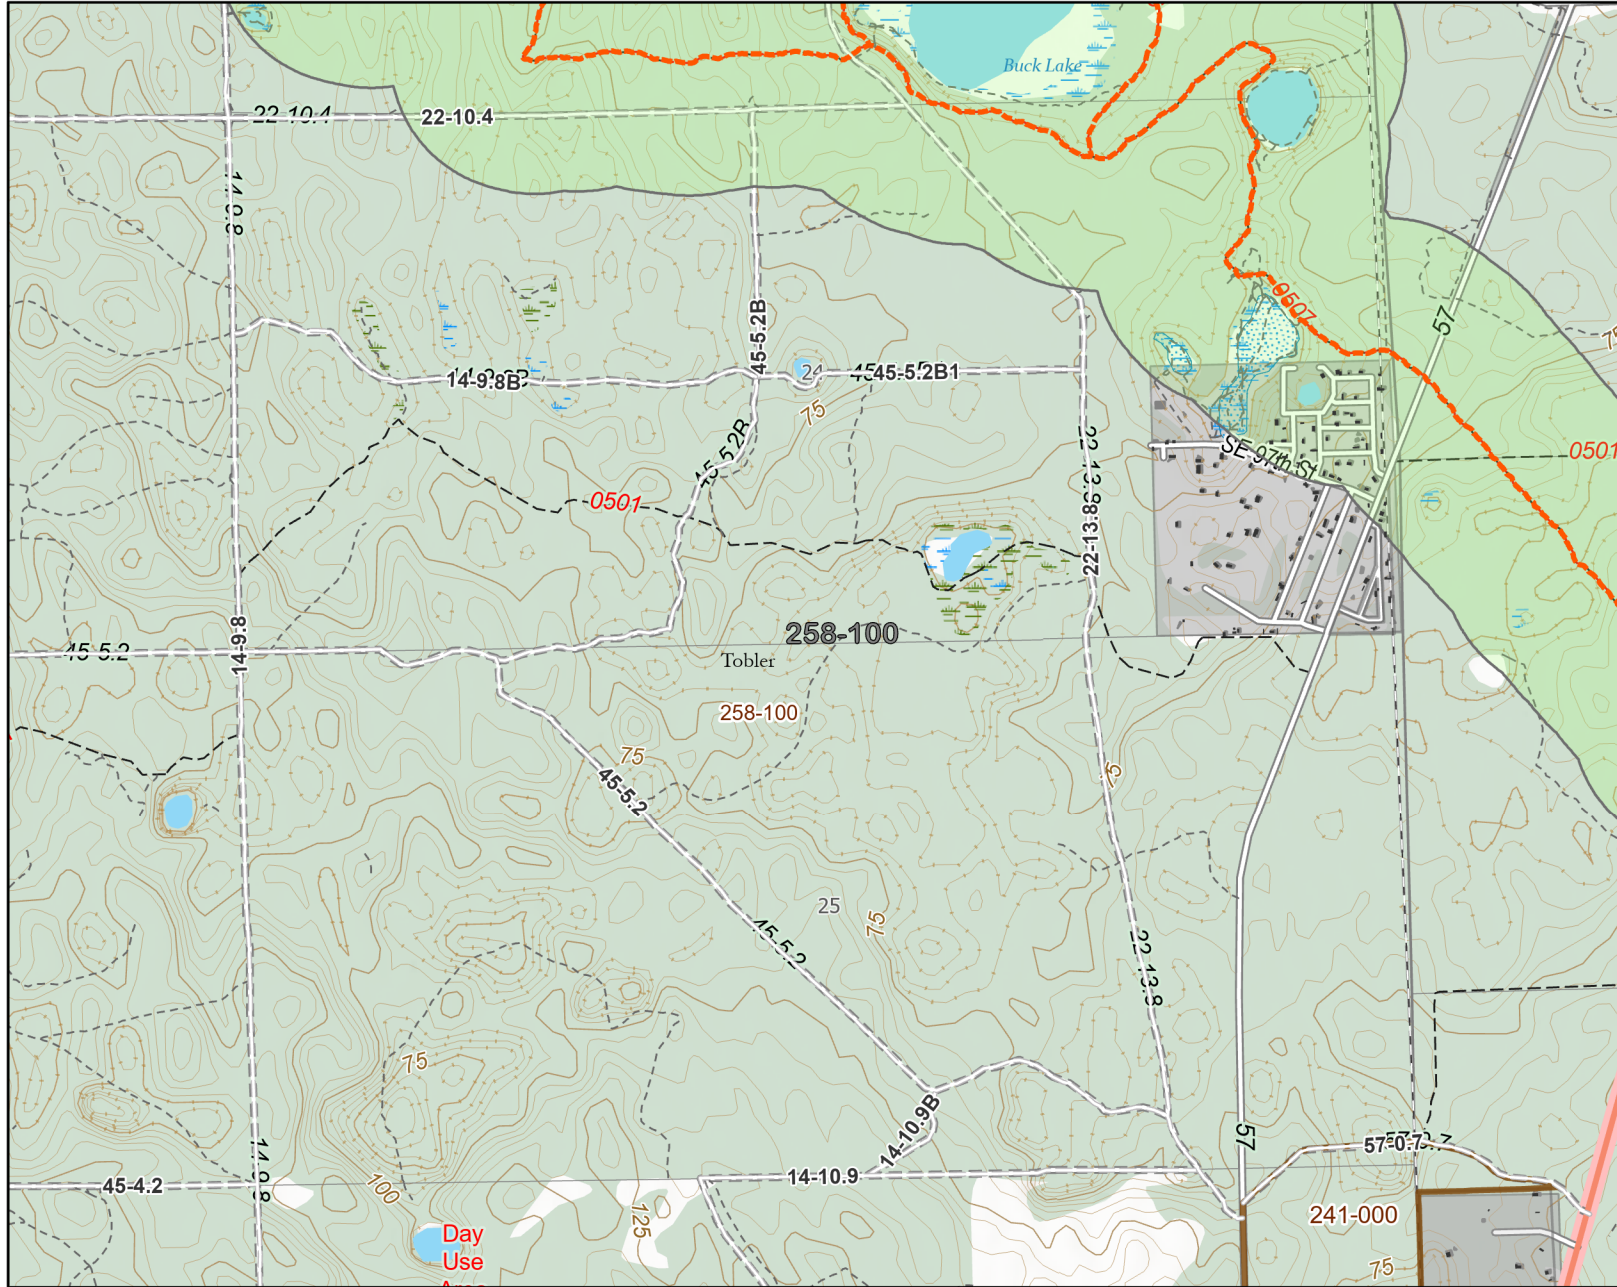

Ocala National Forest Seminole RD Rx Burn Unit

Burn Unit: 258- Tobler

Burn Subunit(s):
Unit/Subunit Acre(s):
Last Burn Date(s):

-  Burnable Footprint
-  Adjacent Burn Unit
-  Private/Inholding
-  FNST_Viewshed_Buffer
-  Florida_National_Scenic_Trail
-  Building Footprints

BurnDate _____ Tr.Winds _____ Temp _____ Mix Ht. _____
 RH _____ Disp. Index _____ Wind _____ KBDI _____
 DSR _____ RX Position _____ Burn Boss _____

Map Scale: 1:23,000

Date of Map Publication: 12/11/2024