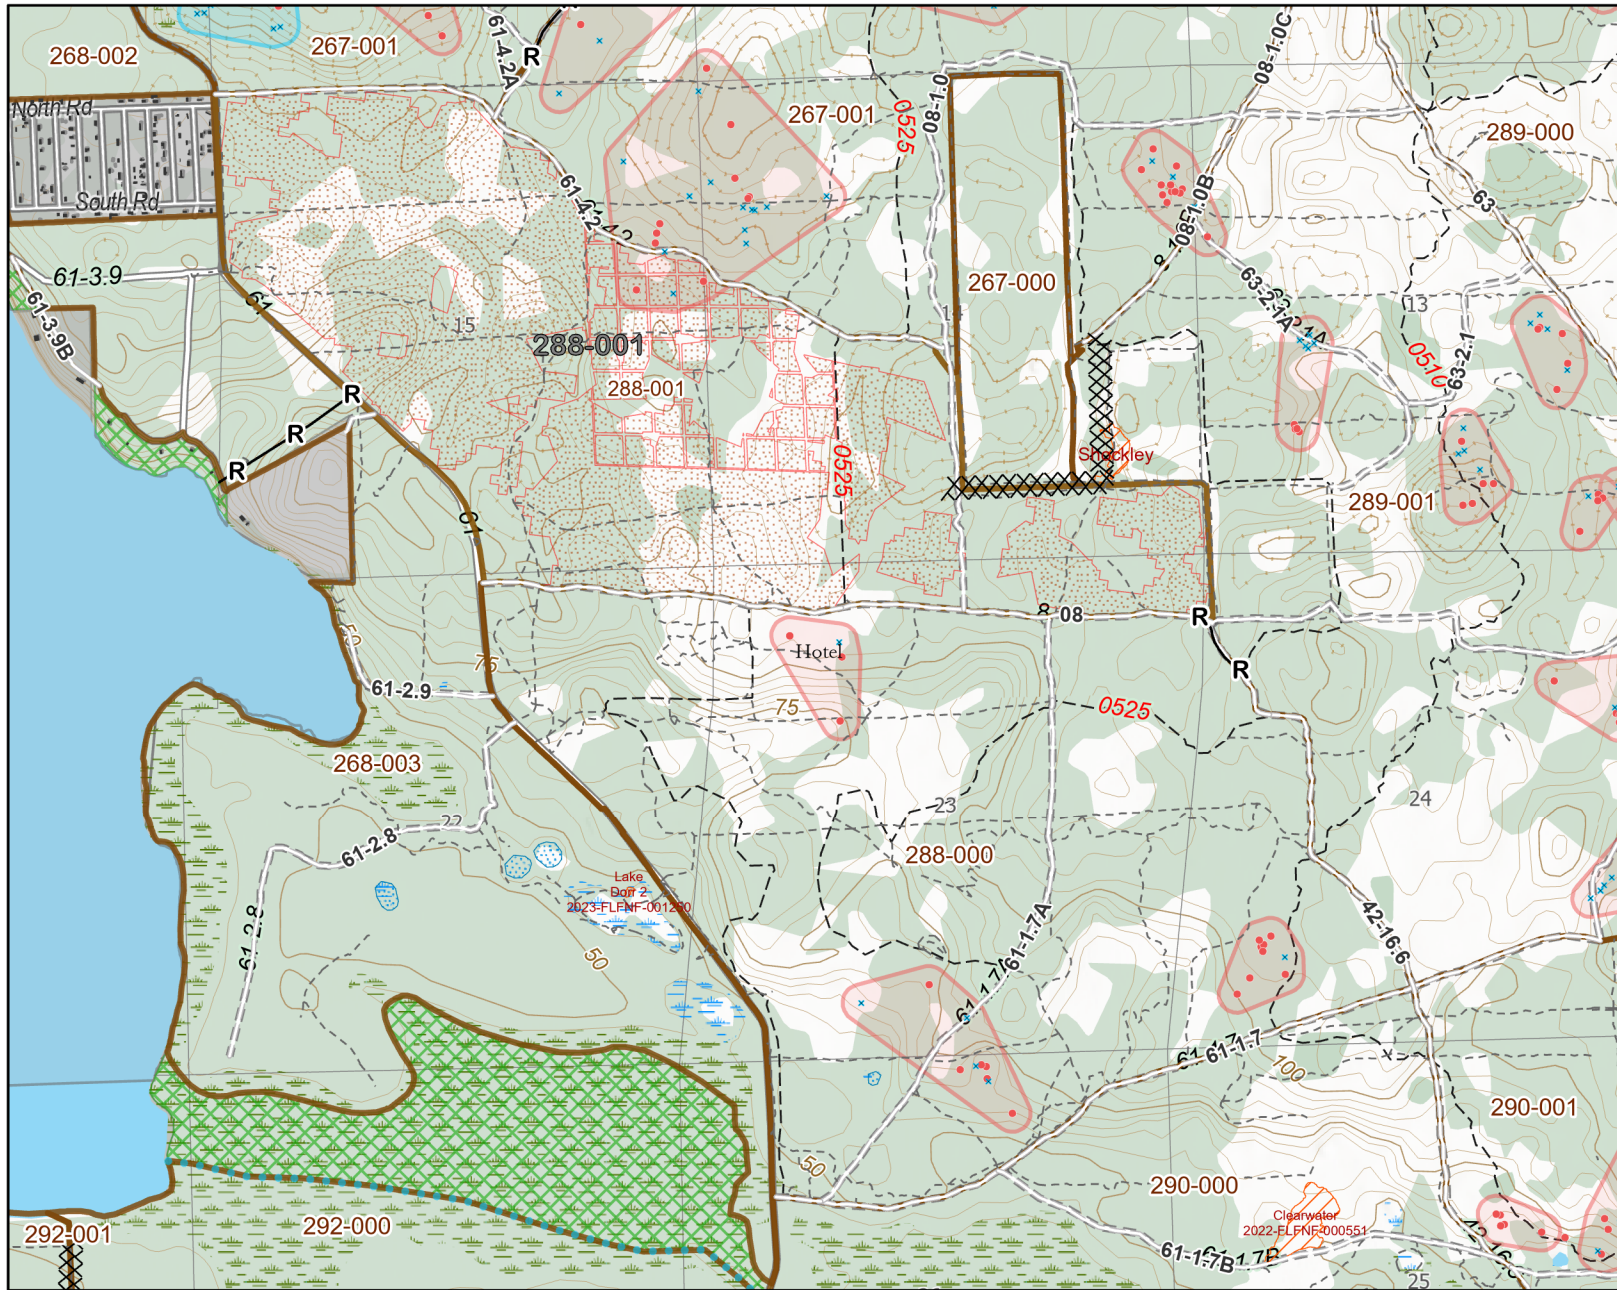

# Ocala National Forest Seminole RD Rx Burn Unit 288

**Burn Unit: 288- Hotel**  
 Burn Subunit(s): 288-001  
 Unit/Subunit Acre(s): 732  
 Last Burn Date(s): 7/8/2024

-  Burnable Footprint
-  Burn Unit / Subunit
-  Adjacent Burn Unit
-  Burn Unit Exclusion
-  Private/Inholding
-  Past Wildfire
-  RCW Cluster - Active
-  RCW Cluster - Inactive
-  Completed Dozer Line - Rx Fire
-  Completed Road as Line - Rx Fire
-  Completed Line Natural Feature - Rx Fire
-  RCW Tree - To Protect
-  RCW Tree - No Prep
-  Building Footprints

Map Scale: 1:25,000

Date of Map Publication: 12/11/2024