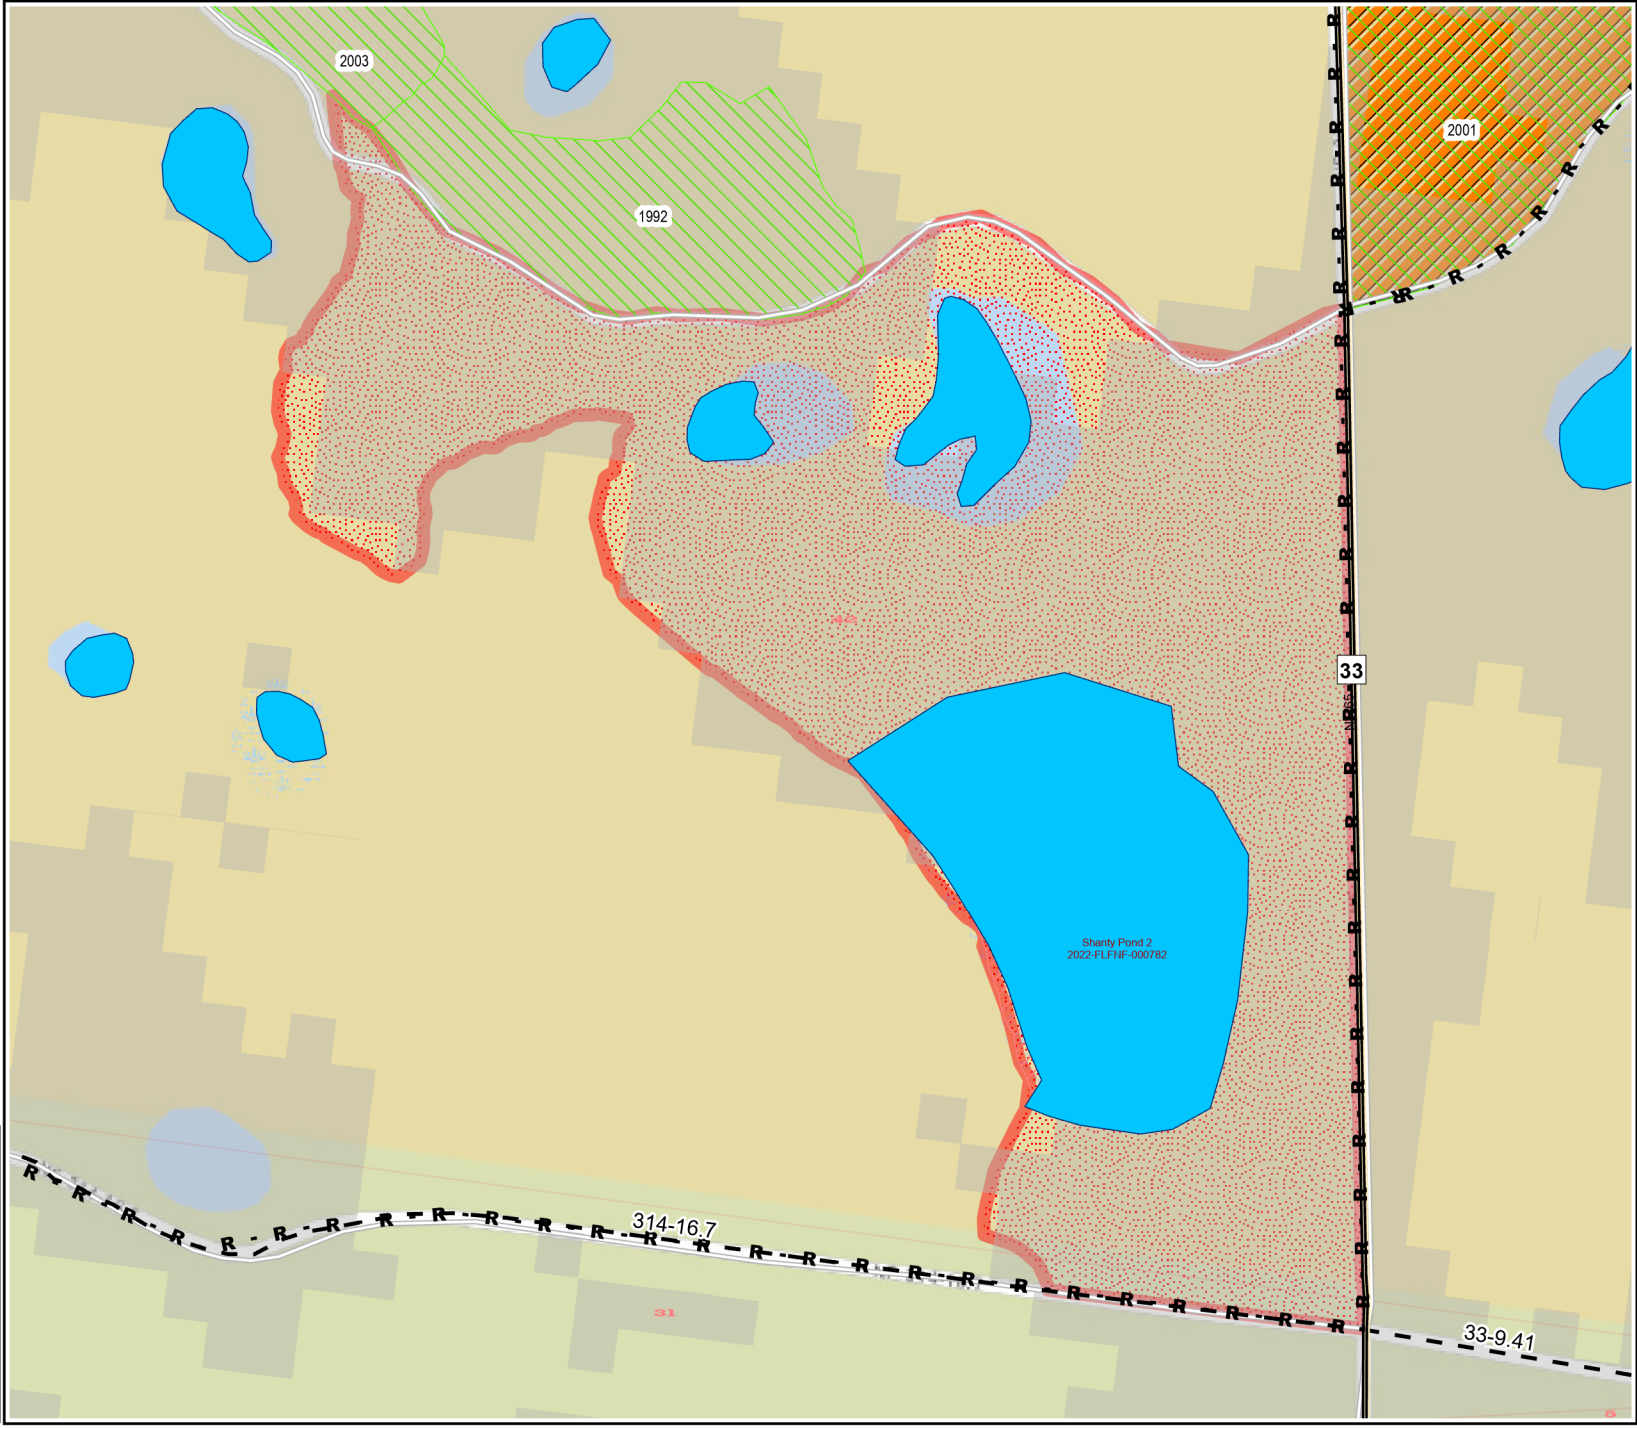

Burn Unit 104-006

Prescribed Burn Map
 Ocala National Forest
 Lake George Ranger District
 FACTS Acres: 66
 Last Burned:
 SUID: 080502PF02Y24104006

FY 24 Planned Burn Unit	RCW Tree Not to Protect
PBurn Completed FY24	RCW Cluster
Editable DropPoints	Control Line - Road
RCW Tree Protect	Wildfire 2018-2023
	Sapling LL & Slash

Burn Unit Info		Adjacent Unit Yrs. Since Last Burn	
Burn Unit	0-1	1-2	2-3
Private	3-4	4-5	5-10
USFS No Burn	11-13		
Burnable Area			
Did not burn last 27 yrs			
Burned during last 27 yrs			

BurnDate	Tr.Winds	Temp	Mix Ht.
RH	Disp. Index	Wind	KBDI
DSR	RX Position	Burn Boss	