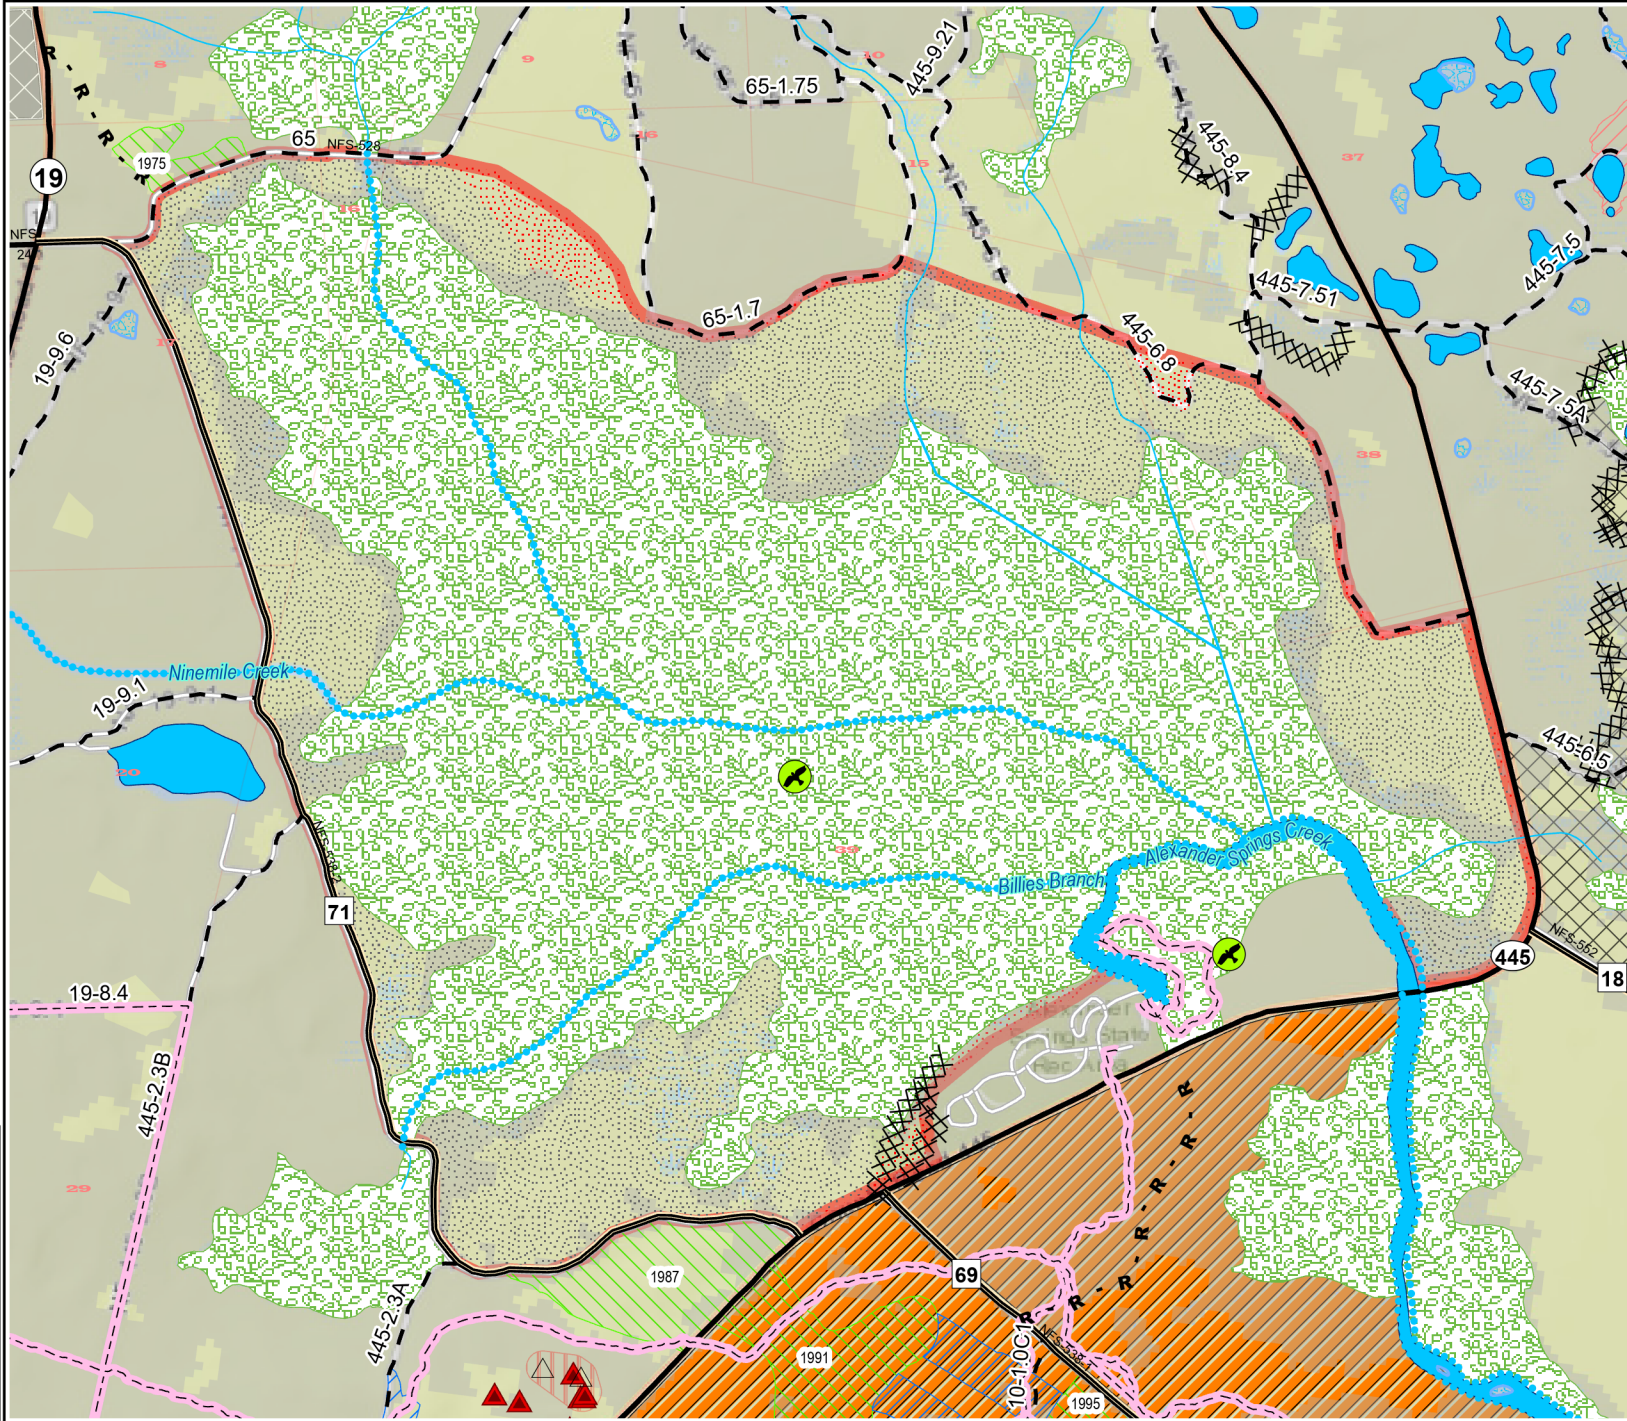

Burn Unit 233-000

Prescribed Burn Map
 Ocala National Forest
 Seminole Ranger District
 FACTS Acres: 3162
 Last Burned: 11/3/2020
 SUID: 080505PF05Y24233000

	FY 24 Planned Burn Unit		Eagles
	Completed FY24		Control Line - Dozer
	Editable DropPoints		Natural Feature
	RCW Tree Protect		Prairies
	RCW Tree Not to Protect		Wildfire 2018-2023
	RCW Cluster		Sapling LL & Slash

Burn Unit Info		Adjacent Unit Yrs. Since Last Burn	
	Burn Unit		0-1
	Private		1-2
	USFS No Burn		2-3
	Did not burn last 27 yrs		3-4
	Burned during last 27 yrs		4-5
			5-10
			11-13

BurnDate _____	Tr.Winds _____	Temp _____	Mix Ht. _____
RH _____	Disp. Index _____	Wind _____	KBDI _____
DSR _____	RX Position _____	Burn Boss _____	