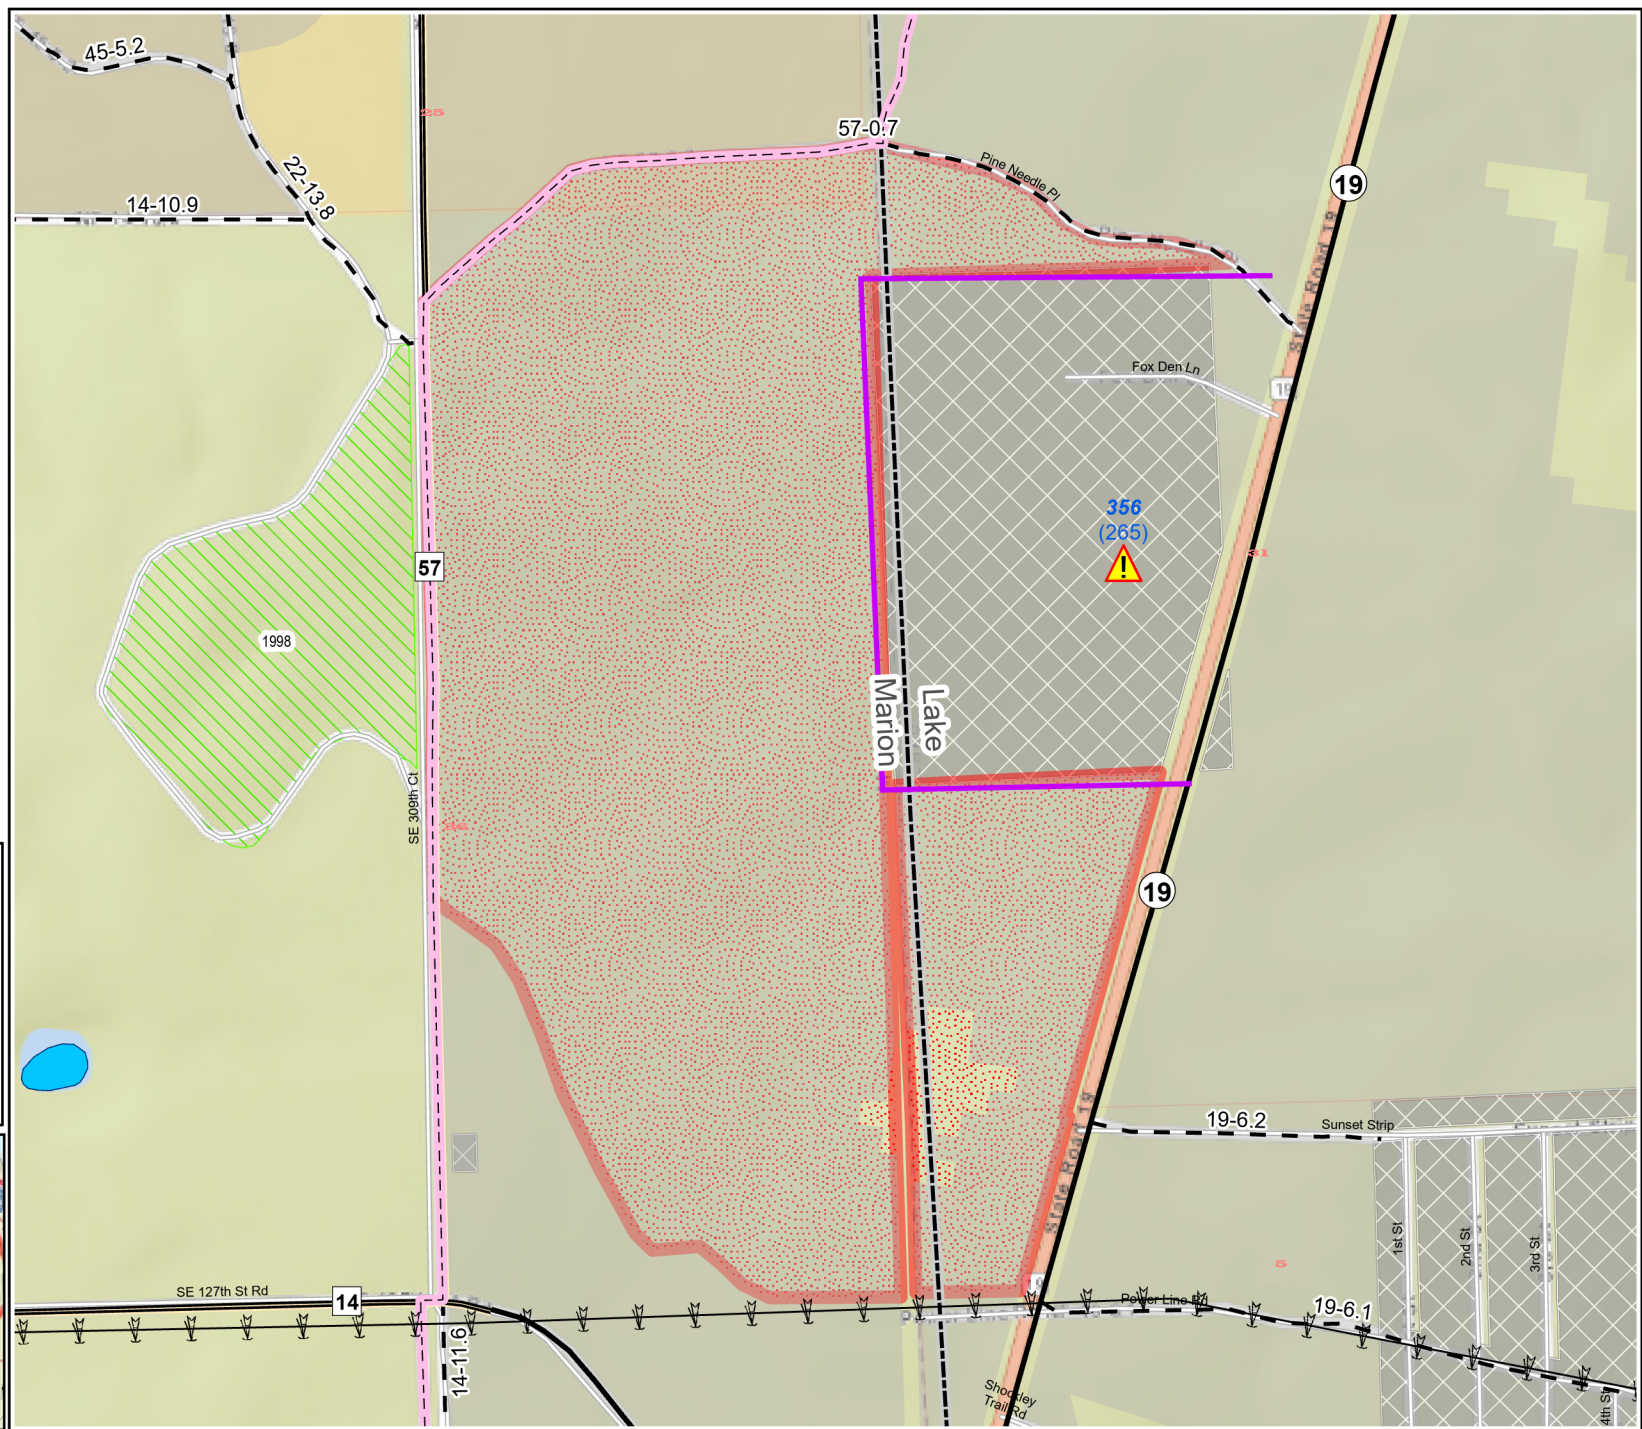

Burn Unit 241-000

Prescribed Burn Map

Ocala National Forest

Seminole Ranger District

FACTS Acres: 198

Last Burned: 3/14/2019

SUID: 080505PF05Y24241000

FY 24 Planned Burn Unit	RCW Cluster
Completed FY24	Boundary-Private
Editable DropPoints	Power Transmission Line
RCW Tree Protect	Trails
RCW Tree Not to Protect	Sapling LL & Slash

Burn Unit Info		Adjacent Unit Yrs. Since Last Burn
Burn Unit	0-1	1-2
Private	2-3	3-4
USFS No Burn	4-5	5-10
Burnable Area	11-13	
Did not burn last 27 yrs		
Burned during last 27 yrs		

BurnDate _____ Tr.Winds _____ Temp _____ Mix Ht. _____
 RH _____ Disp. Index _____ Wind _____ KBDI _____
 DSR _____ RX Position _____ Burn Boss _____