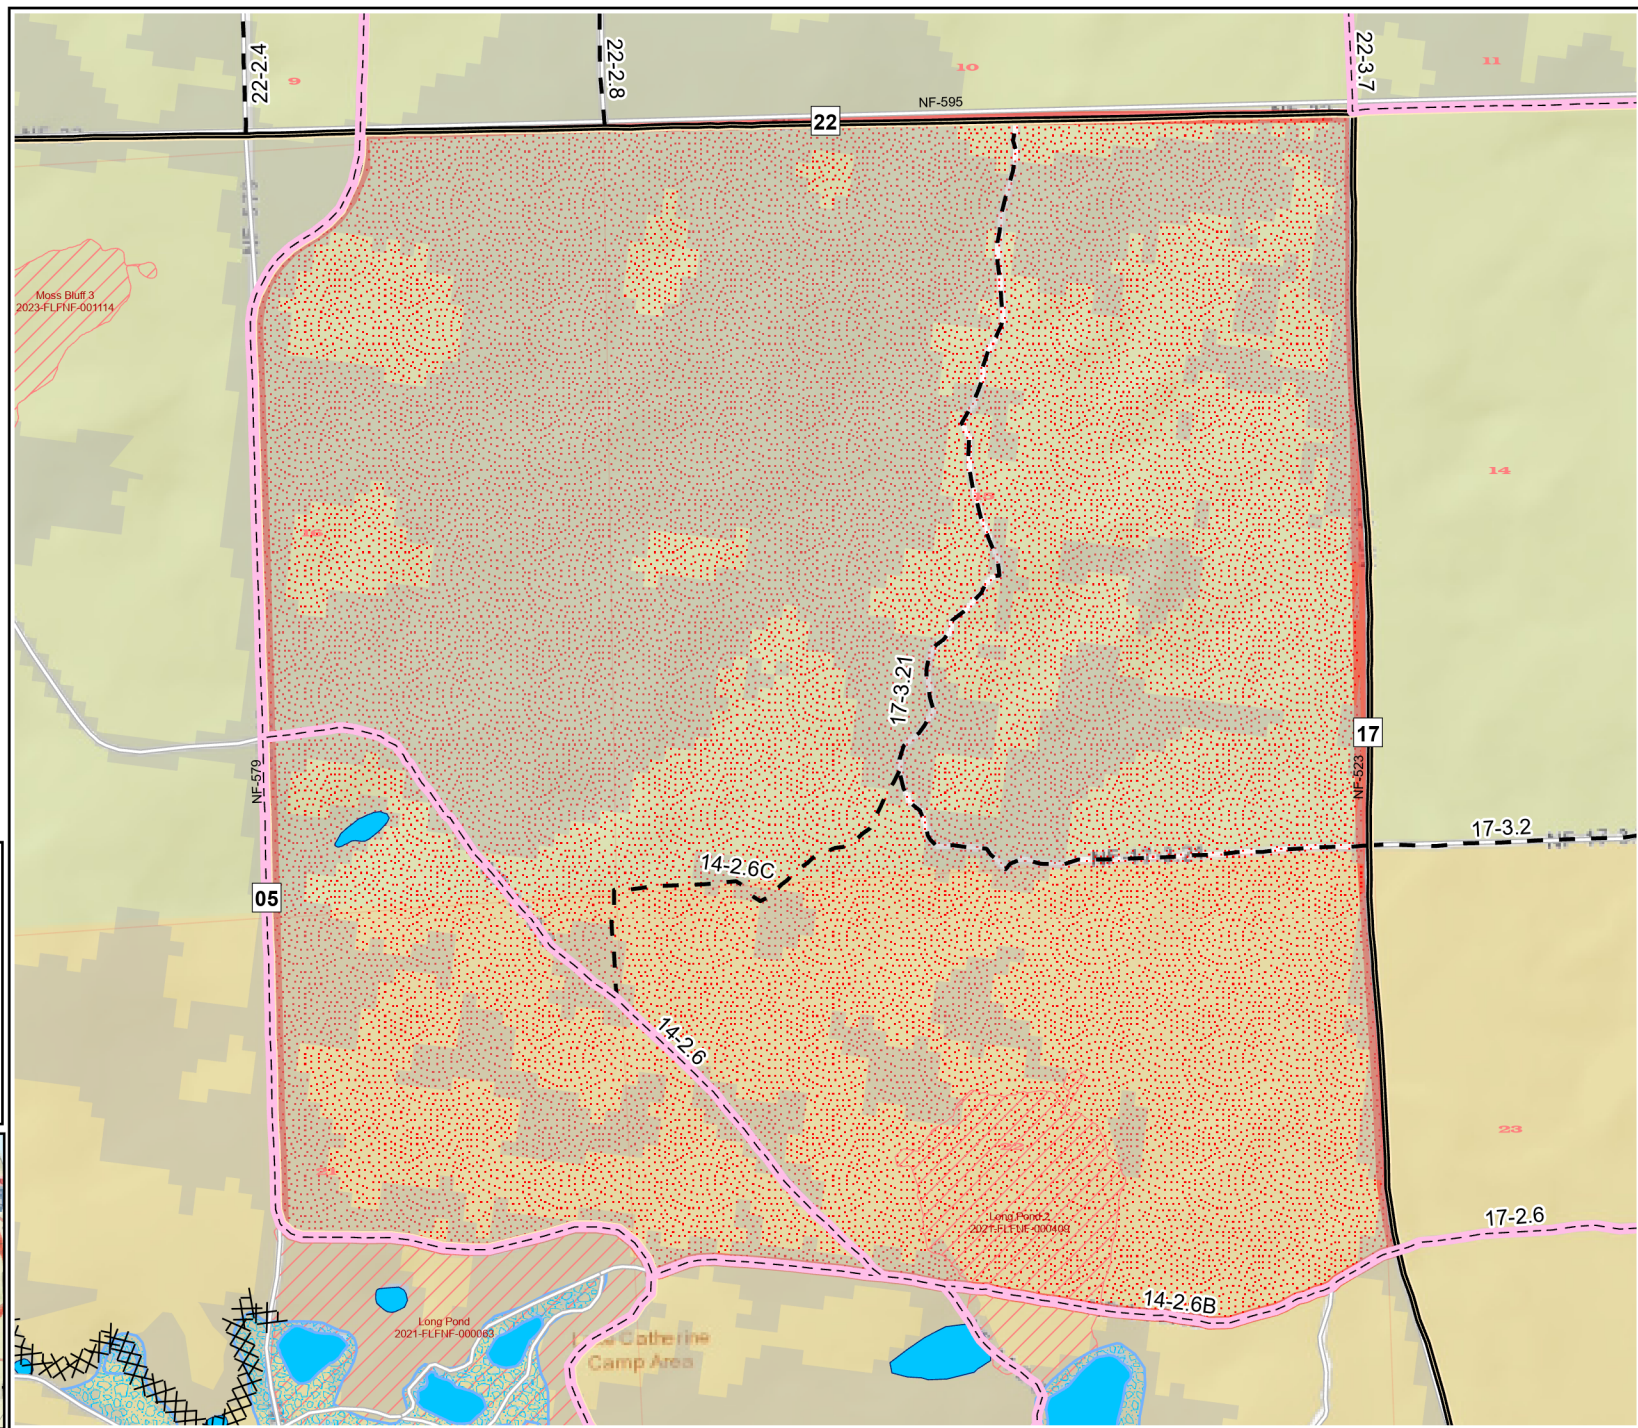

Burn Unit 252-100

Prescribed Burn Map

Ocala National Forest

Seminole Ranger District

FACTS Acres: 1381

Last Burned:

SUID: 080505PF05Y24252100

FY 24 Planned Burn Unit	RCW Tree Not to Protect
P Burn Completed FY24	RCW Cluster
Editable DropPoints	Trails
RCW Tree Protect	Prairies
	Wildfire 2018-2023
	Sapling LL & Slash

Burn Unit Info		Adjacent Unit Yrs. Since Last Burn	
Burn Unit	0-1	1-2	3-4
Private	2-3	4-5	5-10
USFS No Burn	11-13		
Burnable Area			
Did not burn last 27 yrs			
Burned during last 27 yrs			

BurnDate _____	Tr.Winds _____	Temp _____	Mix Ht. _____
RH _____	Disp. Index _____	Wind _____	KBDI _____
DSR _____	RX Position _____	Burn Boss _____	