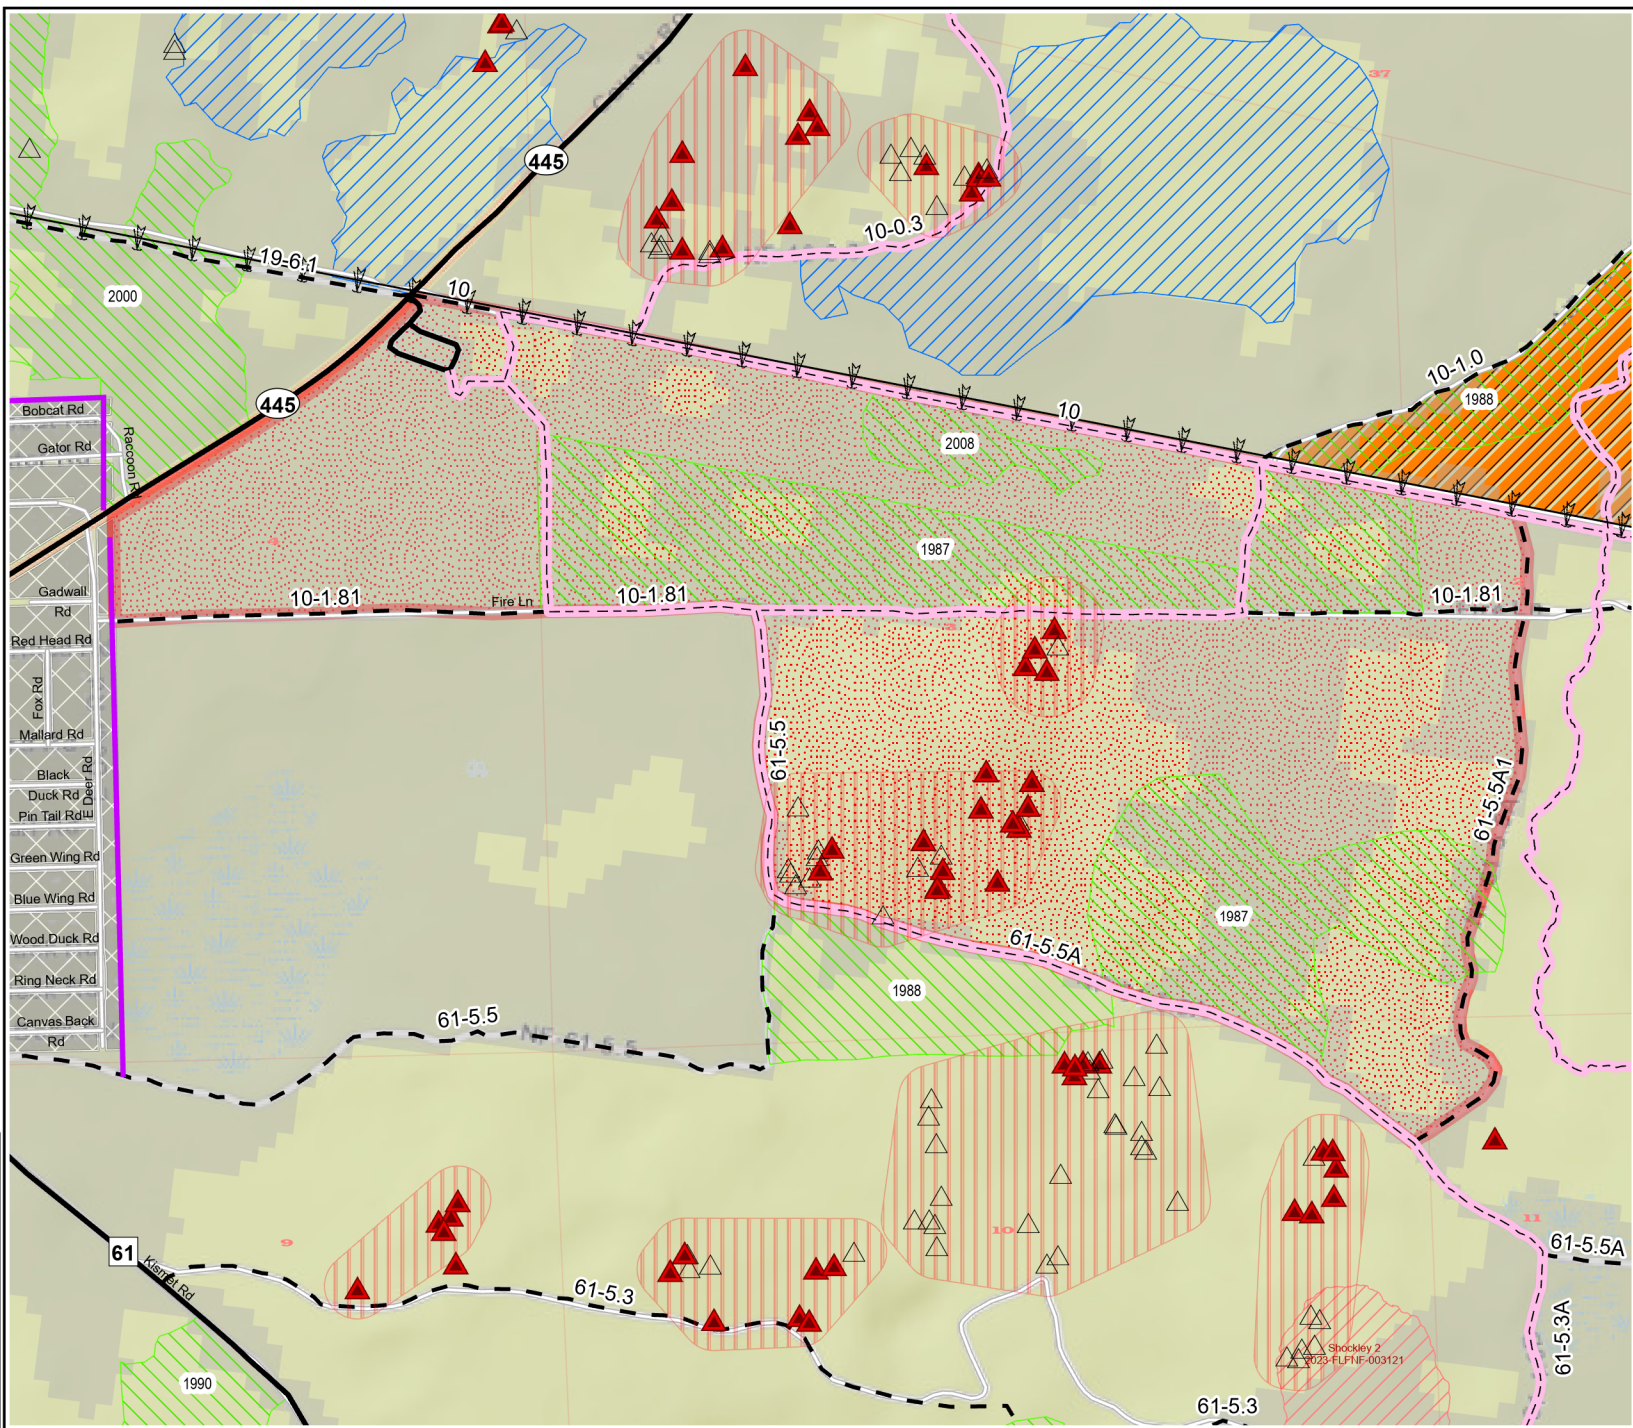

Burn Unit 266-000

Prescribed Burn Map

Ocala National Forest

Seminole Ranger District

FACTS Acres: 486

Last Burned: 1/30/2022

SUID: 080505PF05Y24266000

	FY 24 Planned Burn Unit		RCW Cluster
	Completed FY24		Boundary-Private
	Editable DropPoints		Power
	RCW Tree Protect		Transmission Line
	RCW Tree Not to Protect		Trails
			Wildfire 2018-2023
			Sapling LL & Slash

	Burn Unit		Adjacent Unit Yrs. Since Last Burn
	Private		0-1
	USFS No Burn		1-2
	Did not burn last 27 yrs		2-3
	Burned during last 27 yrs		3-4
			4-5
			5-10
			11-13

BurnDate _____	Tr.Winds _____	Temp _____	Mix Ht. _____
RH _____	Disp. Index _____	Wind _____	KBDI _____
DSR _____	RX Position _____	Burn Boss _____	