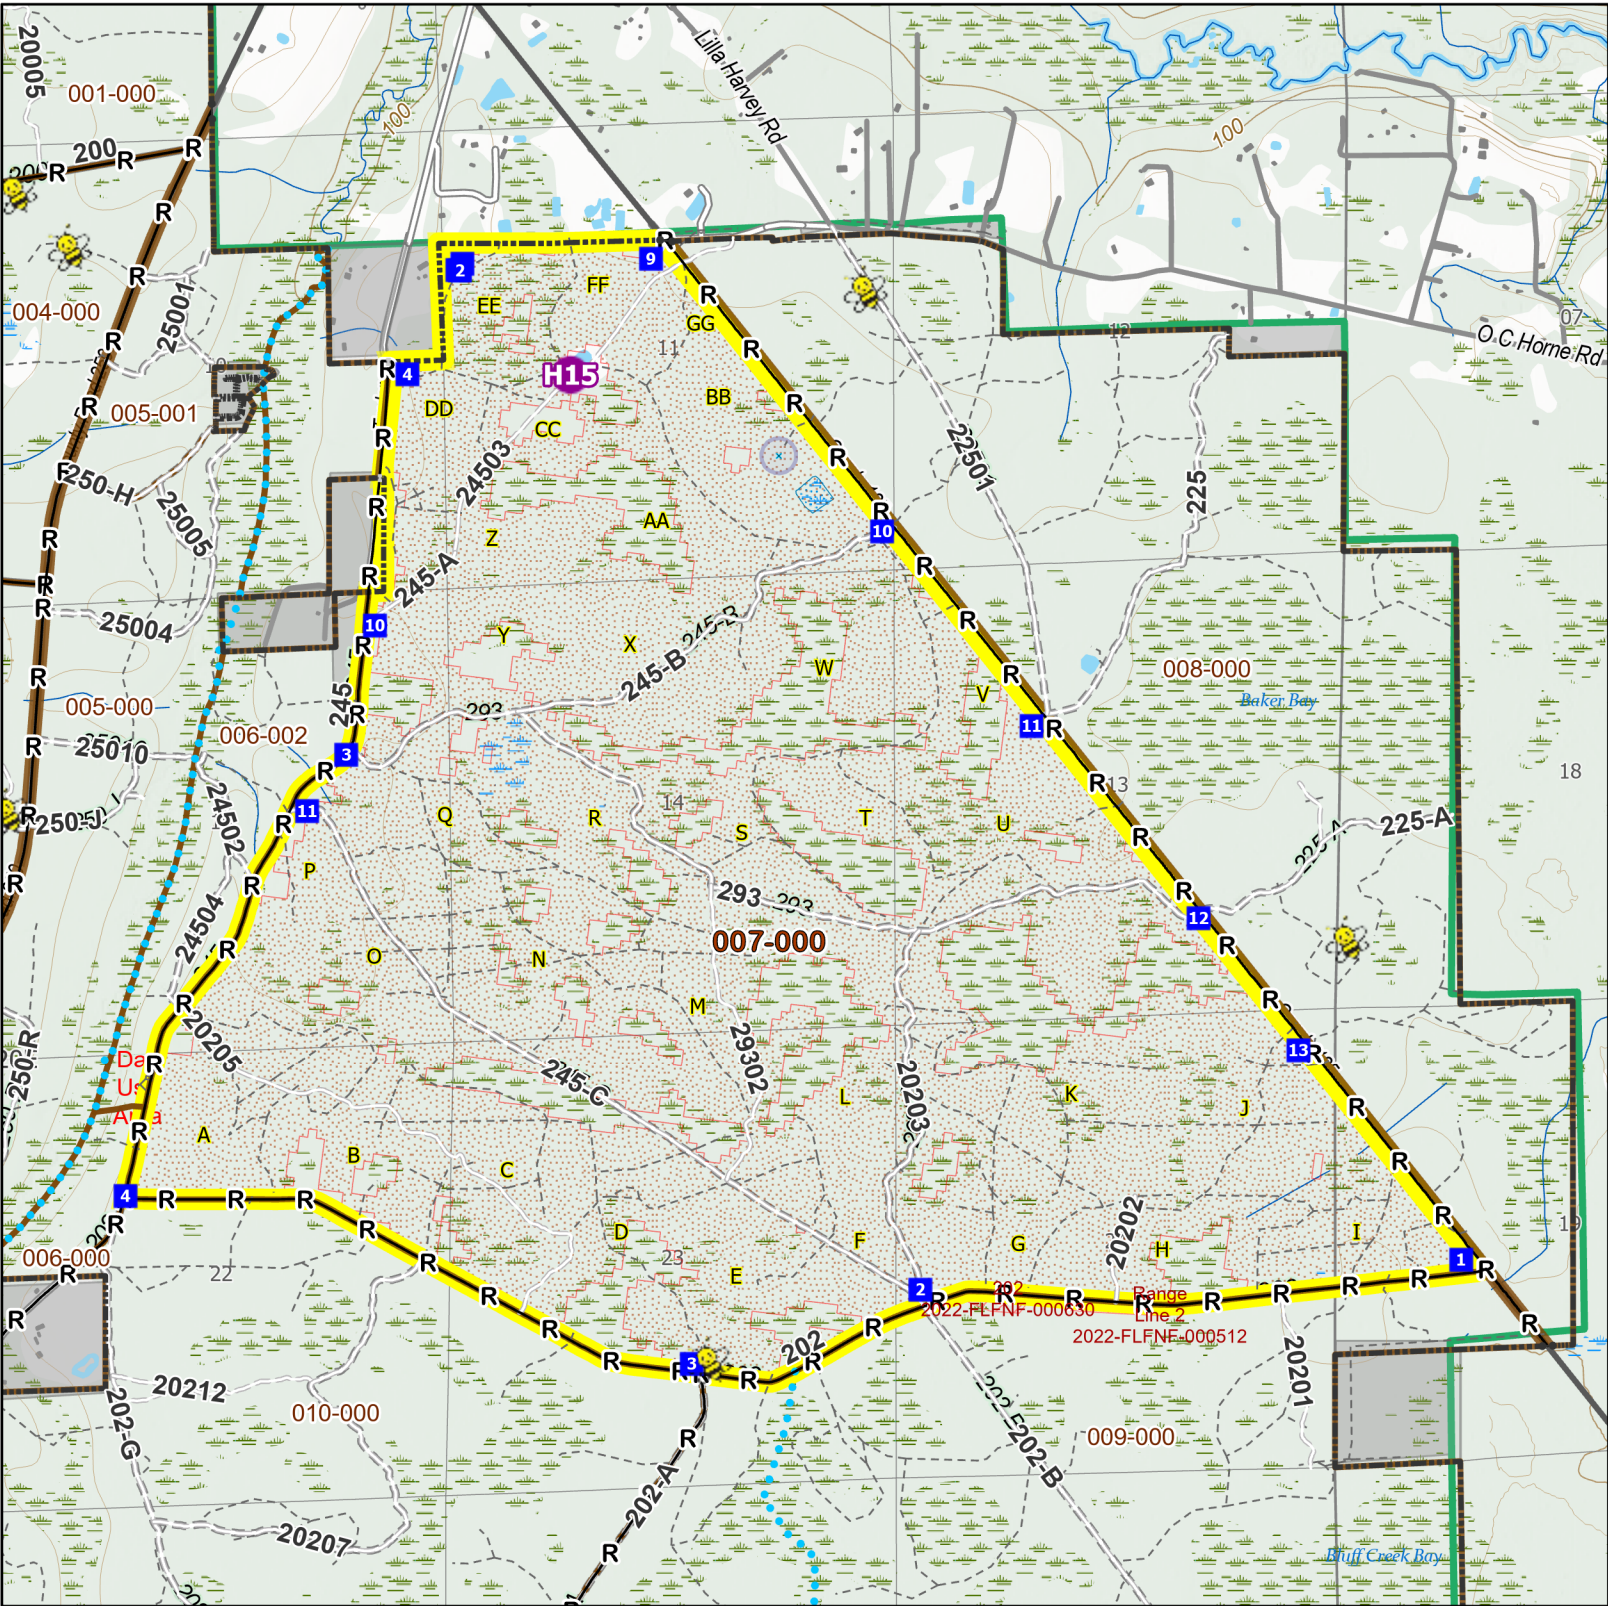

Burn Unit: 007

Burn Subunit(s): 007-000
Unit/Subunit Acre(s): 2,616
Last Burn Date(s): 1/27/2022

Osceola National Forest Prescribed Fire - Rx Burn Map

- FY25 Planned Burn Unit
- Burn Unit / Subunit
- Adjacent Burn Unit
- Private/Inholding
- Past Wildfire
- RCW Cluster - Abandoned

- Completed Road as Line - Rx Fire
- Completed Utility Line - Rx Fire
- Completed Other Line - Rx Fire
- Completed Line Natural Feature - Rx Fire
- Private Boundary Line - Rx Fire

- Apiany
- Drop Point
- Helispot - Approved
- RCW Tree - No Prep

Maps Lie, Trust But Verify

Osceola National Forest

Map Scale: 1:27,000

Google Drive: <https://tinyurl.com/yk7a79d2>

NFC FTP: https://ftp.wildfire.gov/public/inhold_specific_data/Fuels/FL_FNF/05