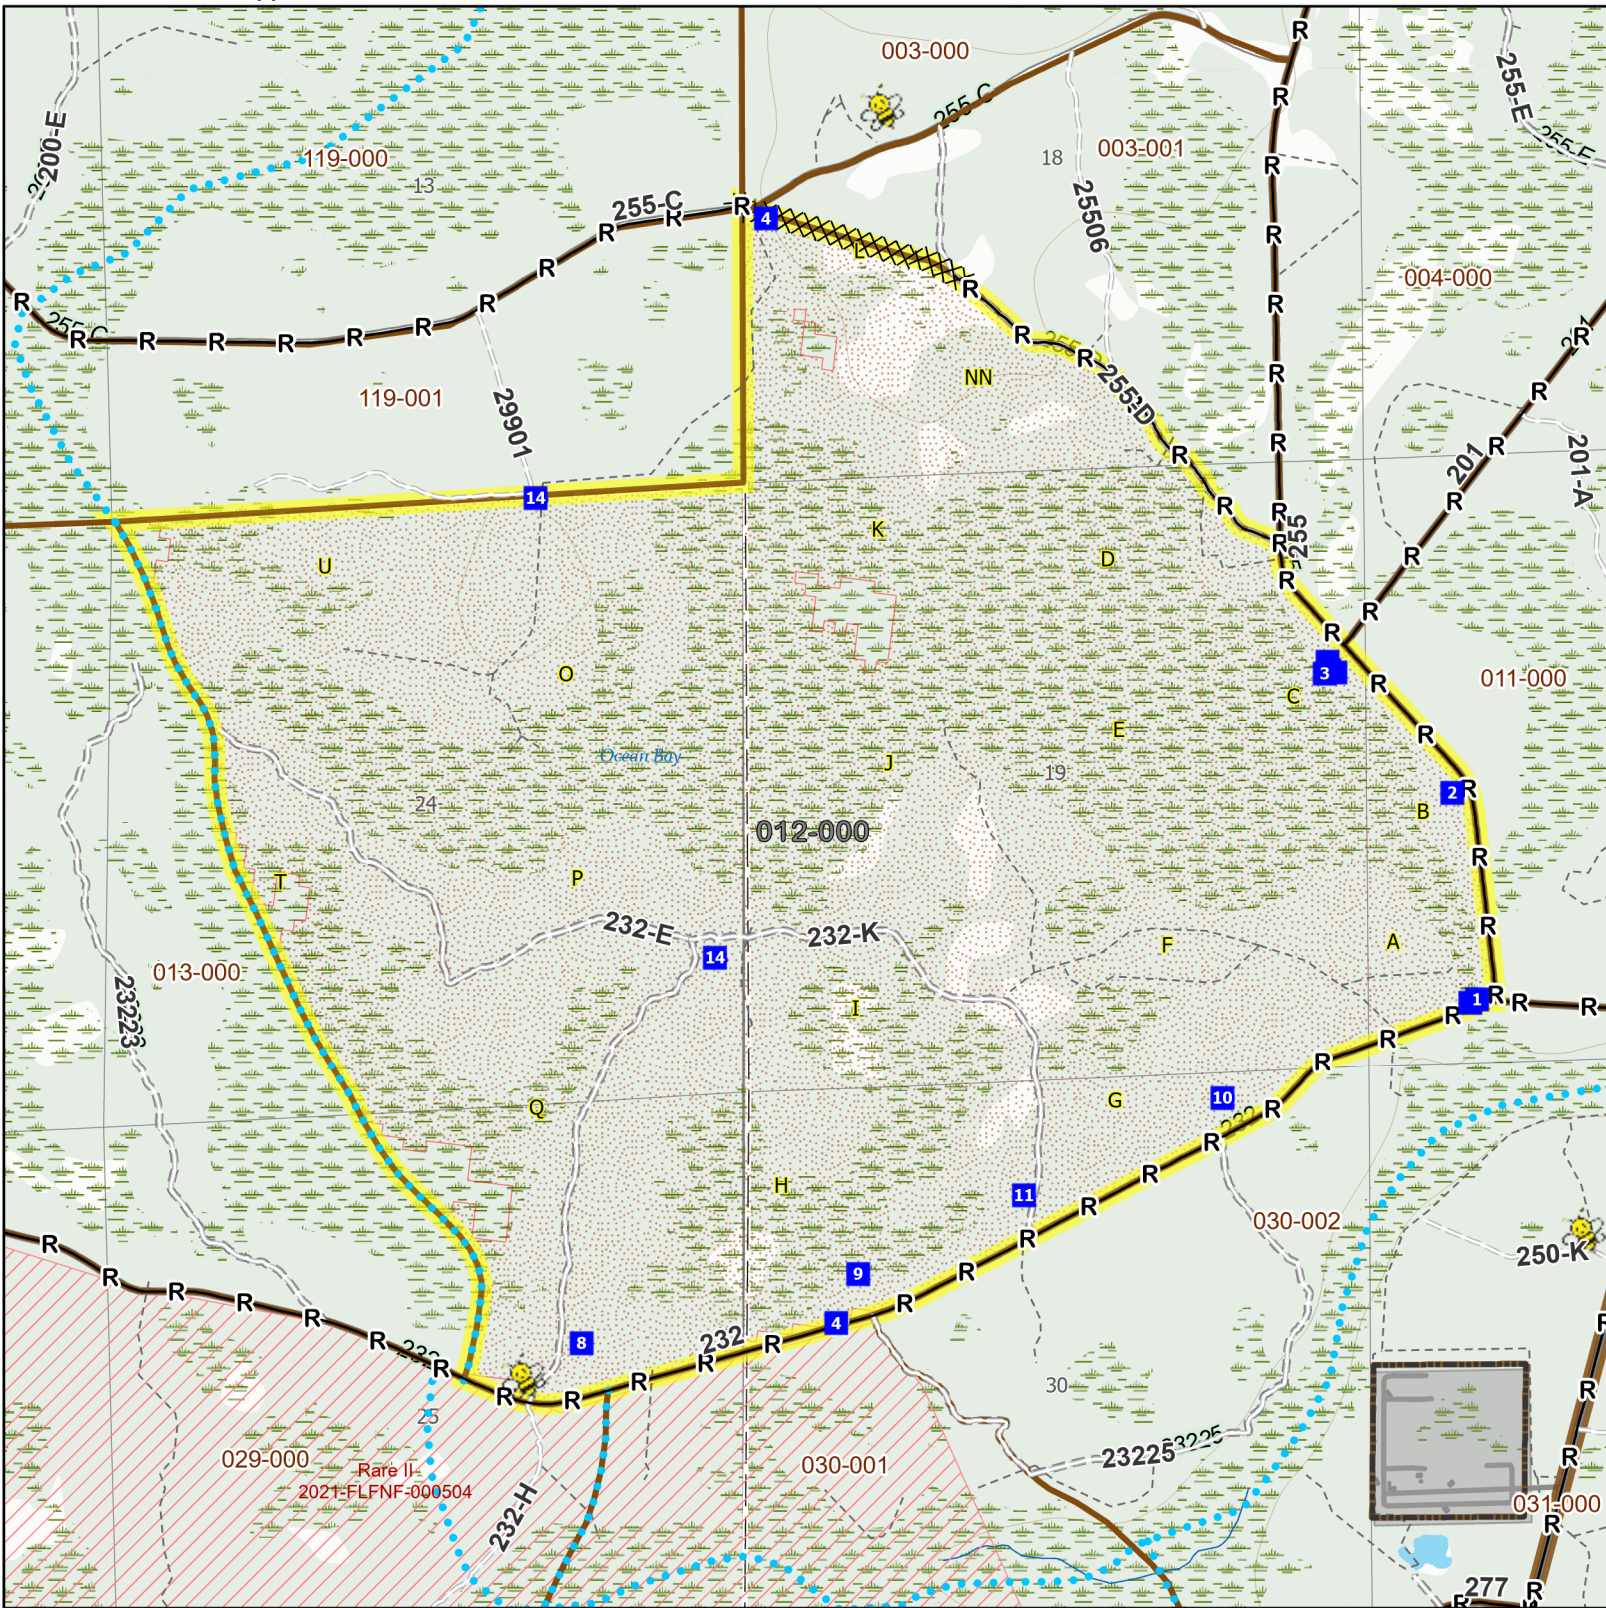

Burn Unit: 012

Burn Subunit(s): 012-000

Unit/Subunit Acre(s): 1,652

Last Burn Date(s): 2/28/2024

Osceola National Forest Prescribed Fire - Rx Burn Map

- FY25 Planned Burn Unit
- Burn Unit / Subunit
- Adjacent Burn Unit
- Private/Inholding
- Past Wildfire
- Completed Dozer Line - Rx Fire
- Drop Point
- Completed Road as Line - Rx Fire
- Completed Line Natural Feature - Rx Fire
- Private Boundary Line - Rx Fire
- Apiary

Maps Lie, Trust But Verify

Osceola National Forest

12/10/2024

Map Scale: 1:20,000