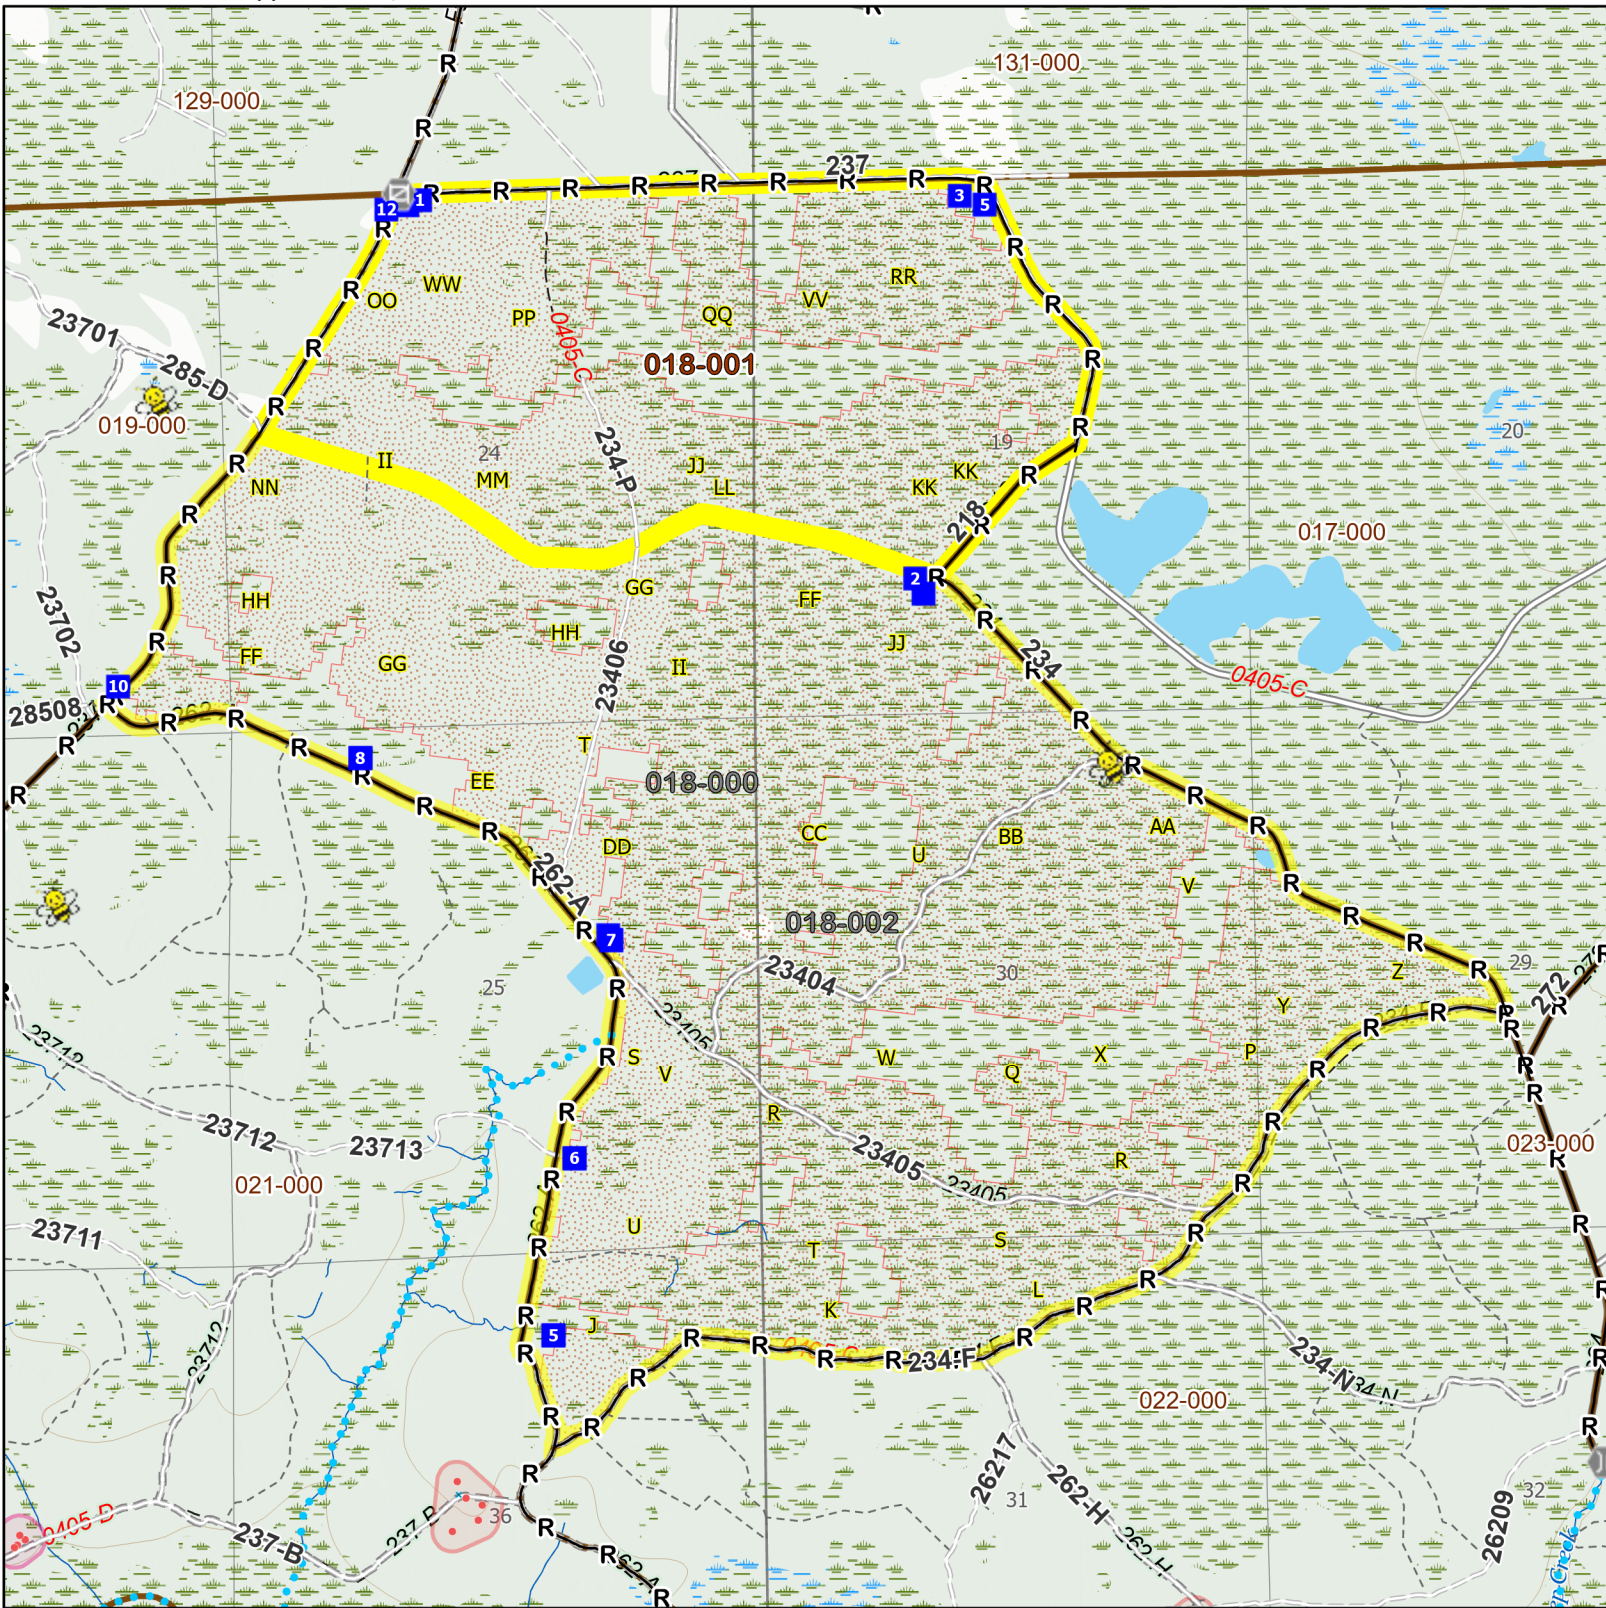

Burn Unit: 018

Burn Subunit(s): 018-001, 018-002

Unit/Subunit Acre(s): 559, 1,461

Last Burn Date(s): 3/20/2023, 4/11/2024

Osceola National Forest Prescribed Fire - Rx Burn Map

- FY25 Planned Burn Unit
- Burn Unit / Subunit
- Adjacent Burn Unit
- RCW Cluster - Active
- RCW Cluster - Recruitment

- Completed Road as Line - Rx Fire
- Completed Line Natural Feature - Rx Fire
- RCW Tree - Prep
- RCW Tree - No Prep
- Apiary
- Drop Point

- Gate
- Bridge

Maps Lie, Trust But Verify

Osceola National Forest