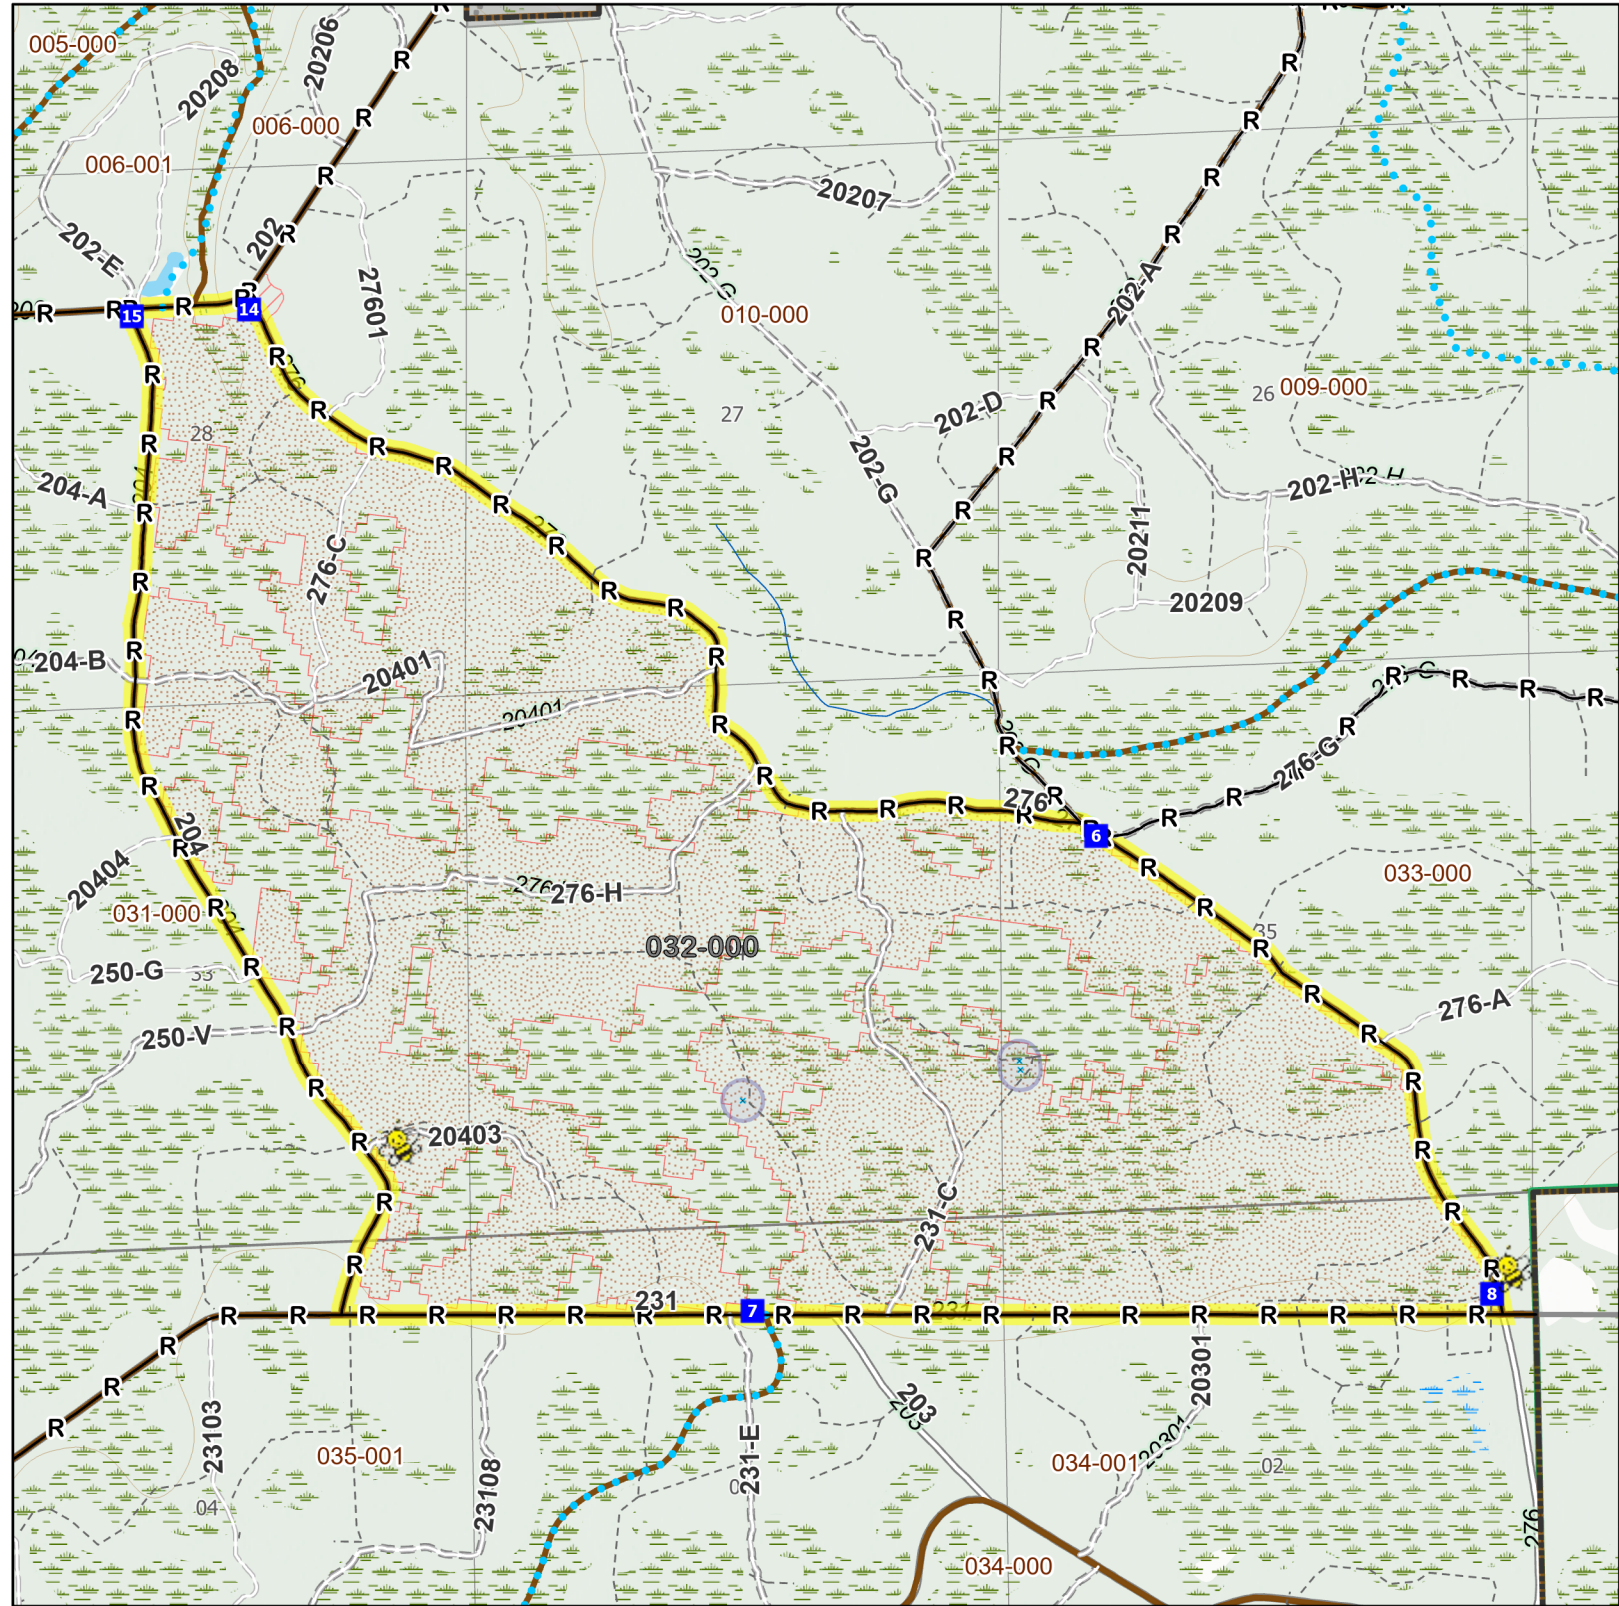

Burn Unit: 032

Burn Subunit(s): 032-000

Unit/Subunit Acre(s): 1,679

Last Burn Date(s): 2/14/2022

Osceola National Forest Prescribed Fire - Rx Burn Map

FY25 Planned Burn Unit	RCW Cluster - Abandoned	Completed Road as Line - Rx Fire	RCW Tree - No Prep
Burn Unit / Subunit		Completed Line Natural Feature - Rx Fire	Apiary
Adjacent Burn Unit		Private Boundary Line - Rx Fire	Drop Point
Private/Inholding			
Past Wildfire			

Maps Lie, Trust But Verify

Map Scale: 1:23,000

Google Drive: <https://tinyurl.com/yk7a79d2>

NFC FTP: https://nfc.wildfire.gov/public/ncdot_specfic_data/Fuels_FNF05