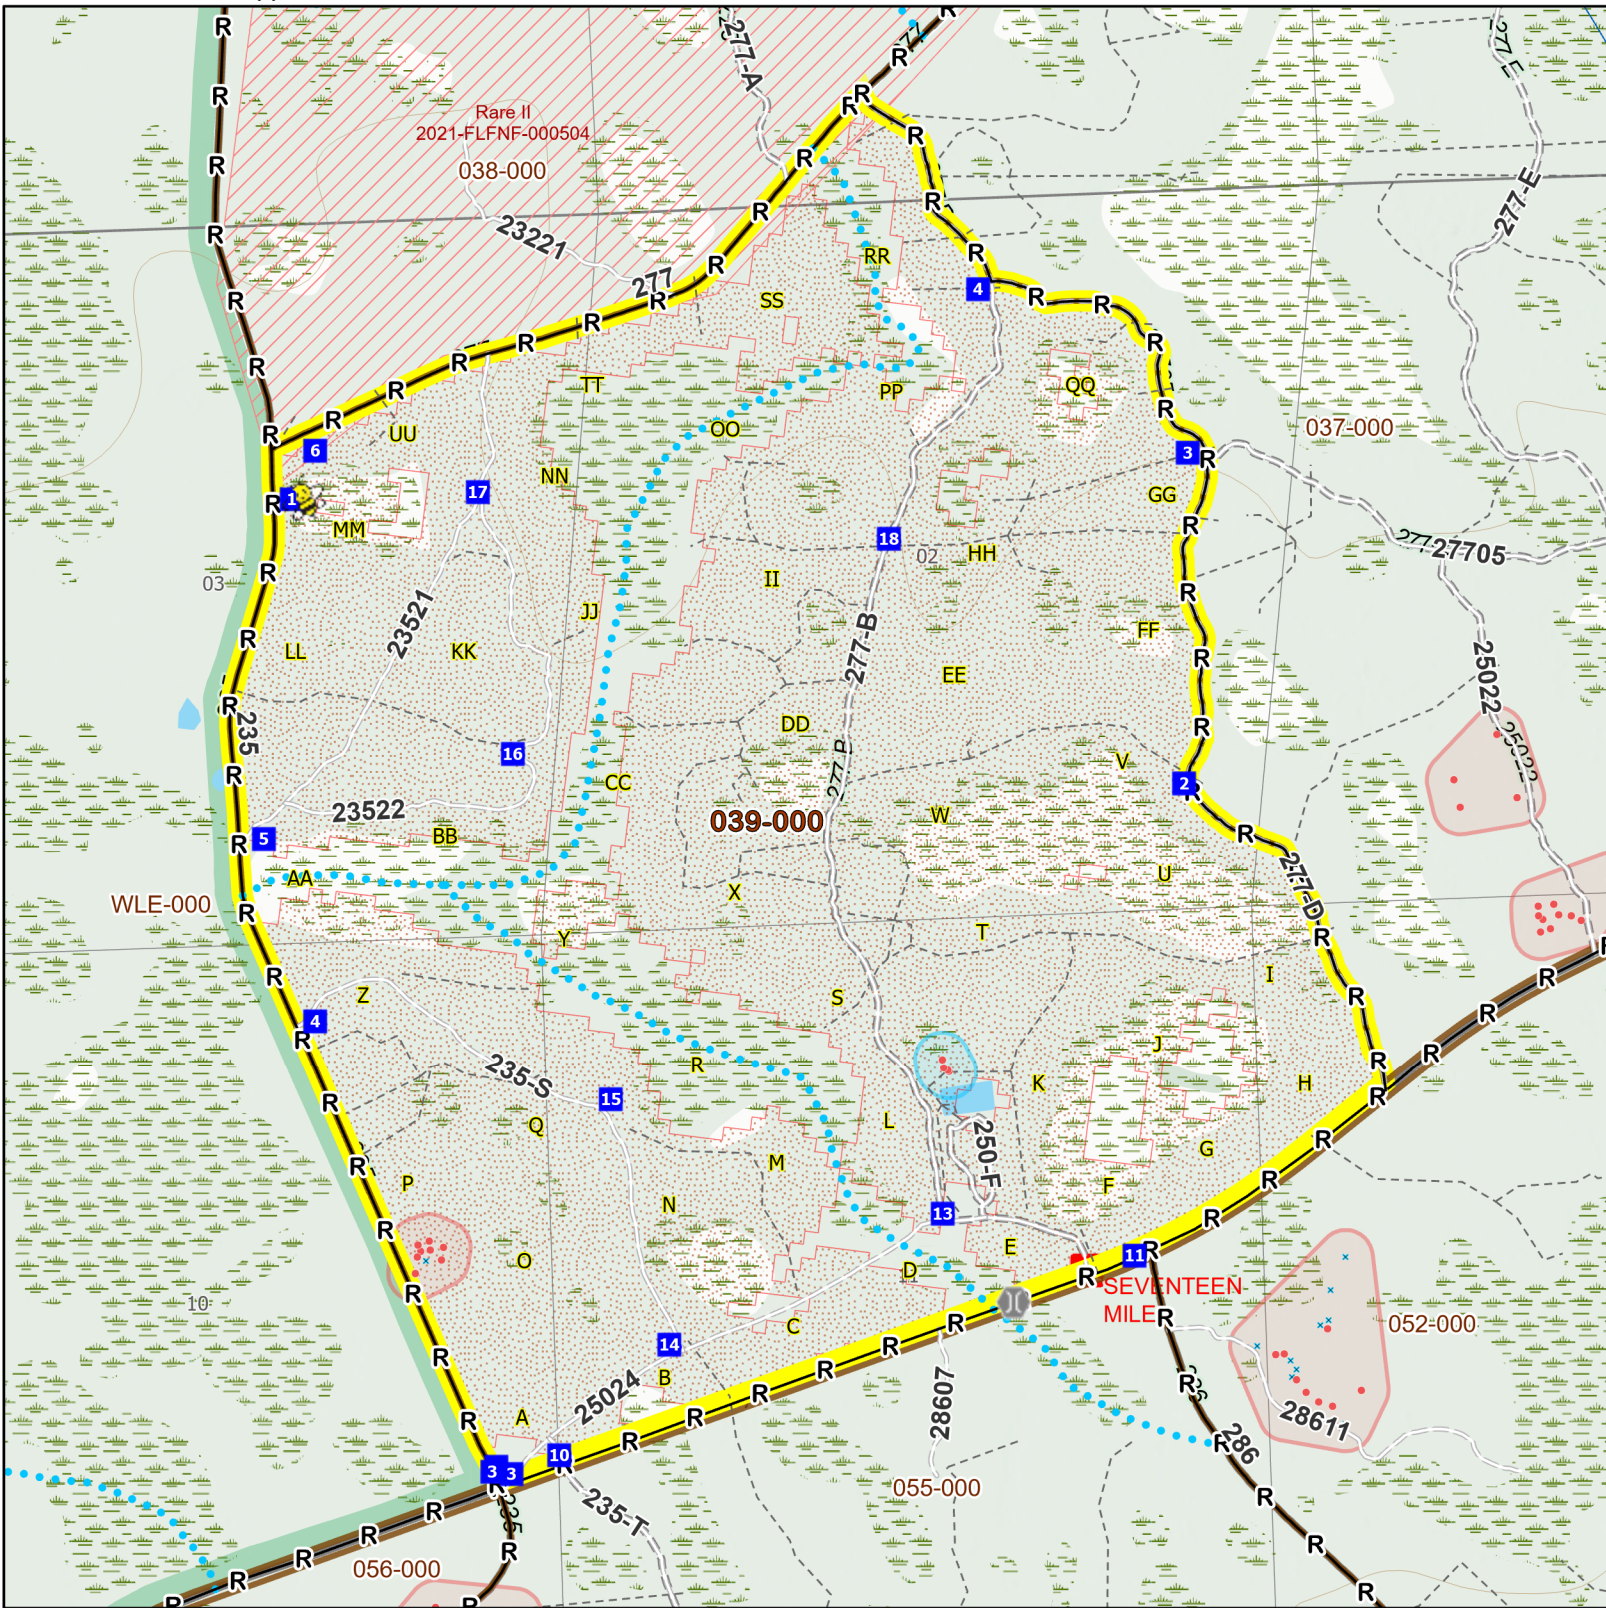

Burn Unit: 039

Burn Subunit(s): 039-000

Unit/Subunit Acre(s): 1,263

Last Burn Date(s): 2/2/2023

Osceola National Forest Prescribed Fire - Rx Burn Map

- FY25 Planned Burn Unit
- Burn Unit / Subunit
- Adjacent Burn Unit
- Past Wildfire
- RCW Cluster - Active
- RCW Cluster - Inactive

- Completed Road as Line - Rx Fire
- Completed Line Natural Feature - Rx Fire
- RCW Tree - Prep
- RCW Tree - No Prep
- Drop Point
- Bridge
- Apiary