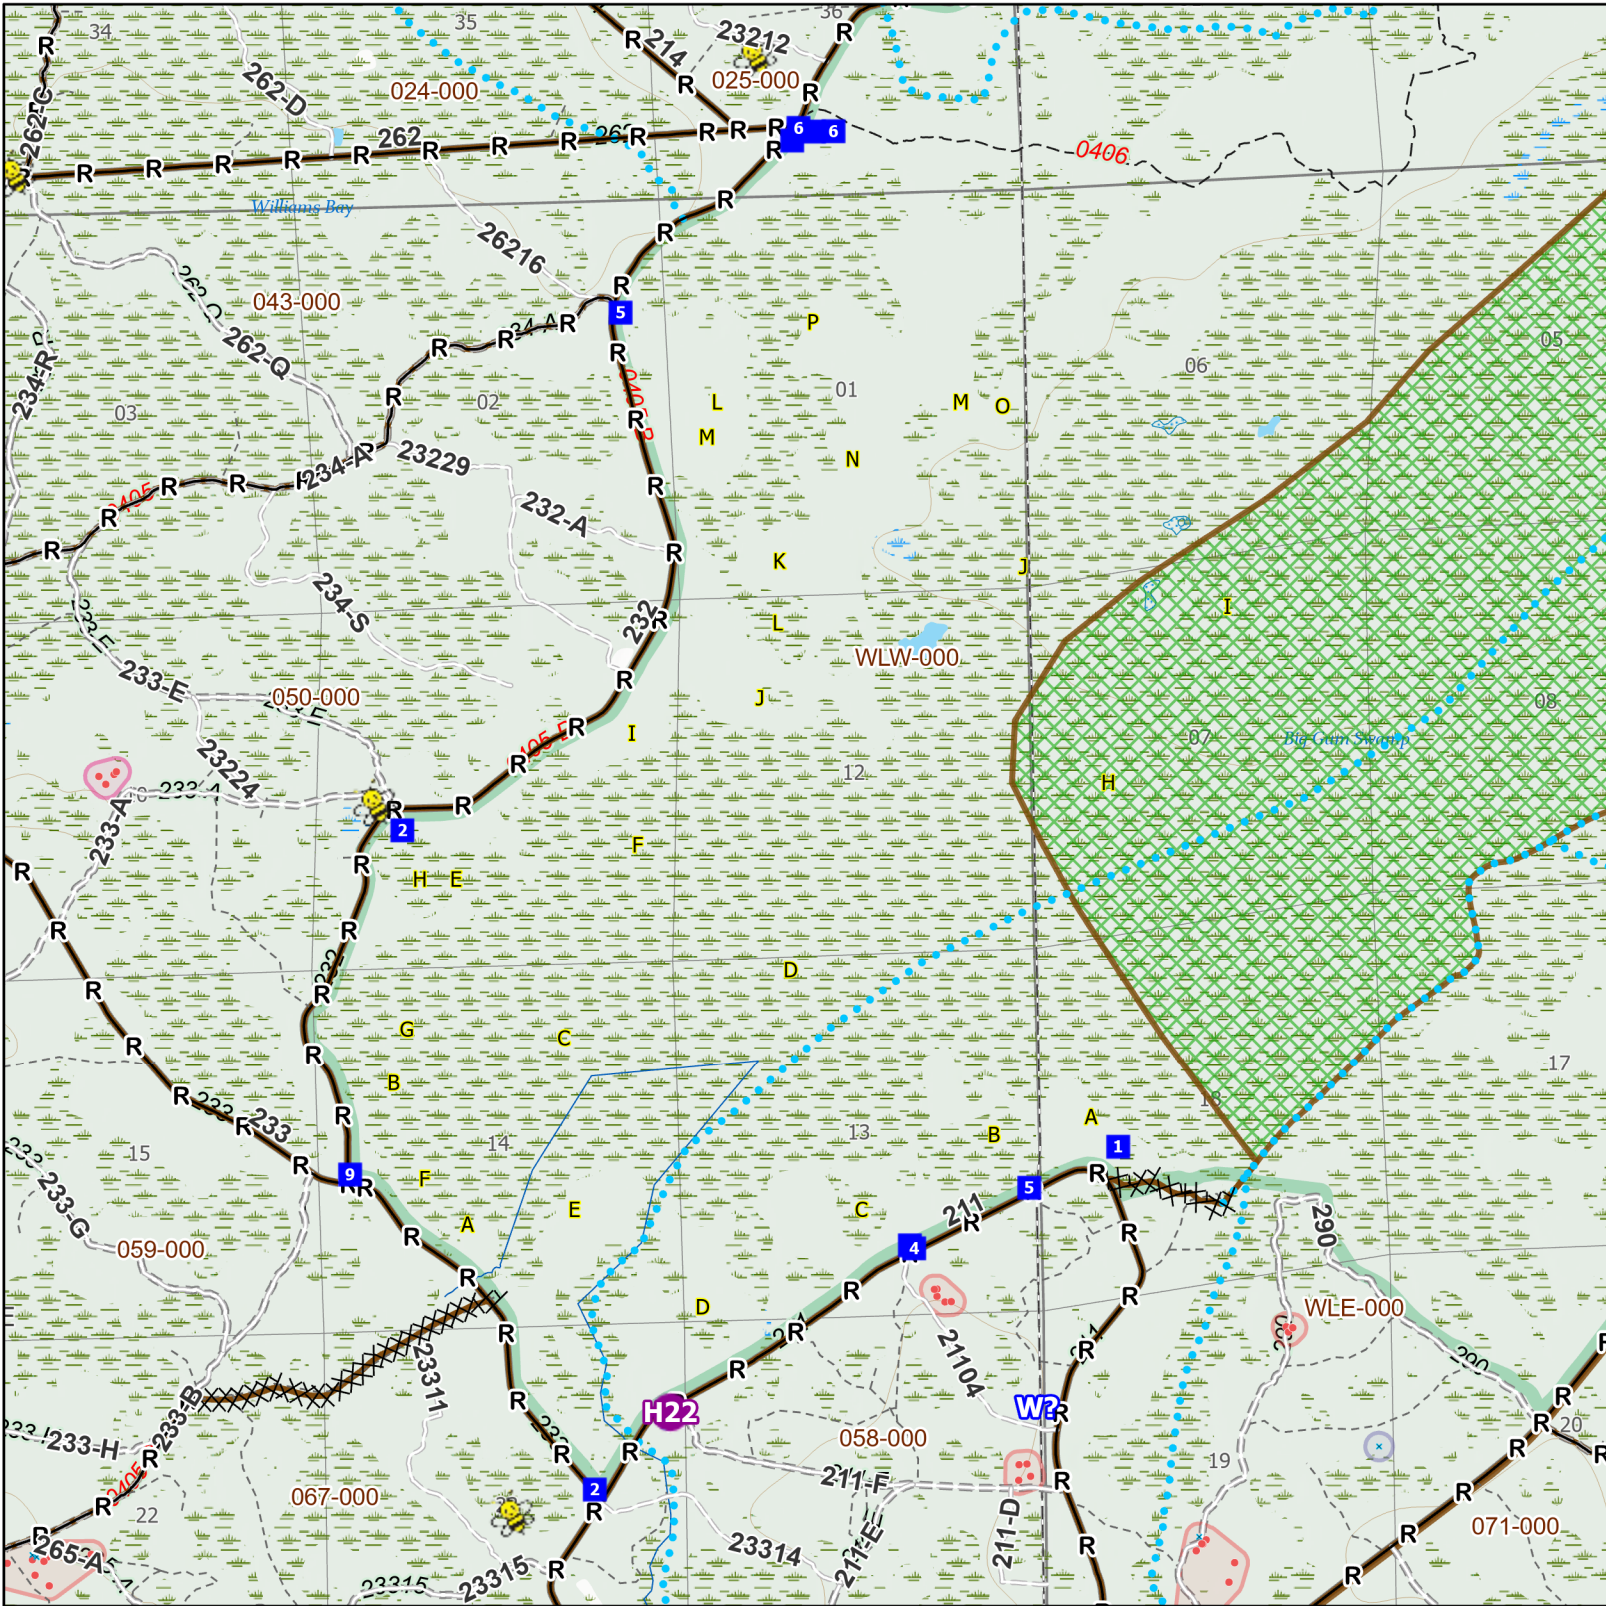

Burn Unit:

Burn Subunit(s):

Unit/Subunit Acre(s):

Last Burn Date(s):

Osceola National Forest Prescribed Fire - Rx Burn Map

- FY25 Planned Burn Unit
- Completed Dozer Line - Rx Fire
- RCW Tree - Prep
- Burn Unit Exclusion
- Completed Road as Line - Rx Fire
- RCW Tree - No Prep
- RCW Cluster - Active
- Completed Line Natural Feature - Rx Fire
- Hellsport - Approved
- Apiary
- Drop Point
- RCW Cluster - Abandoned
- RCW Cluster - Recruitment