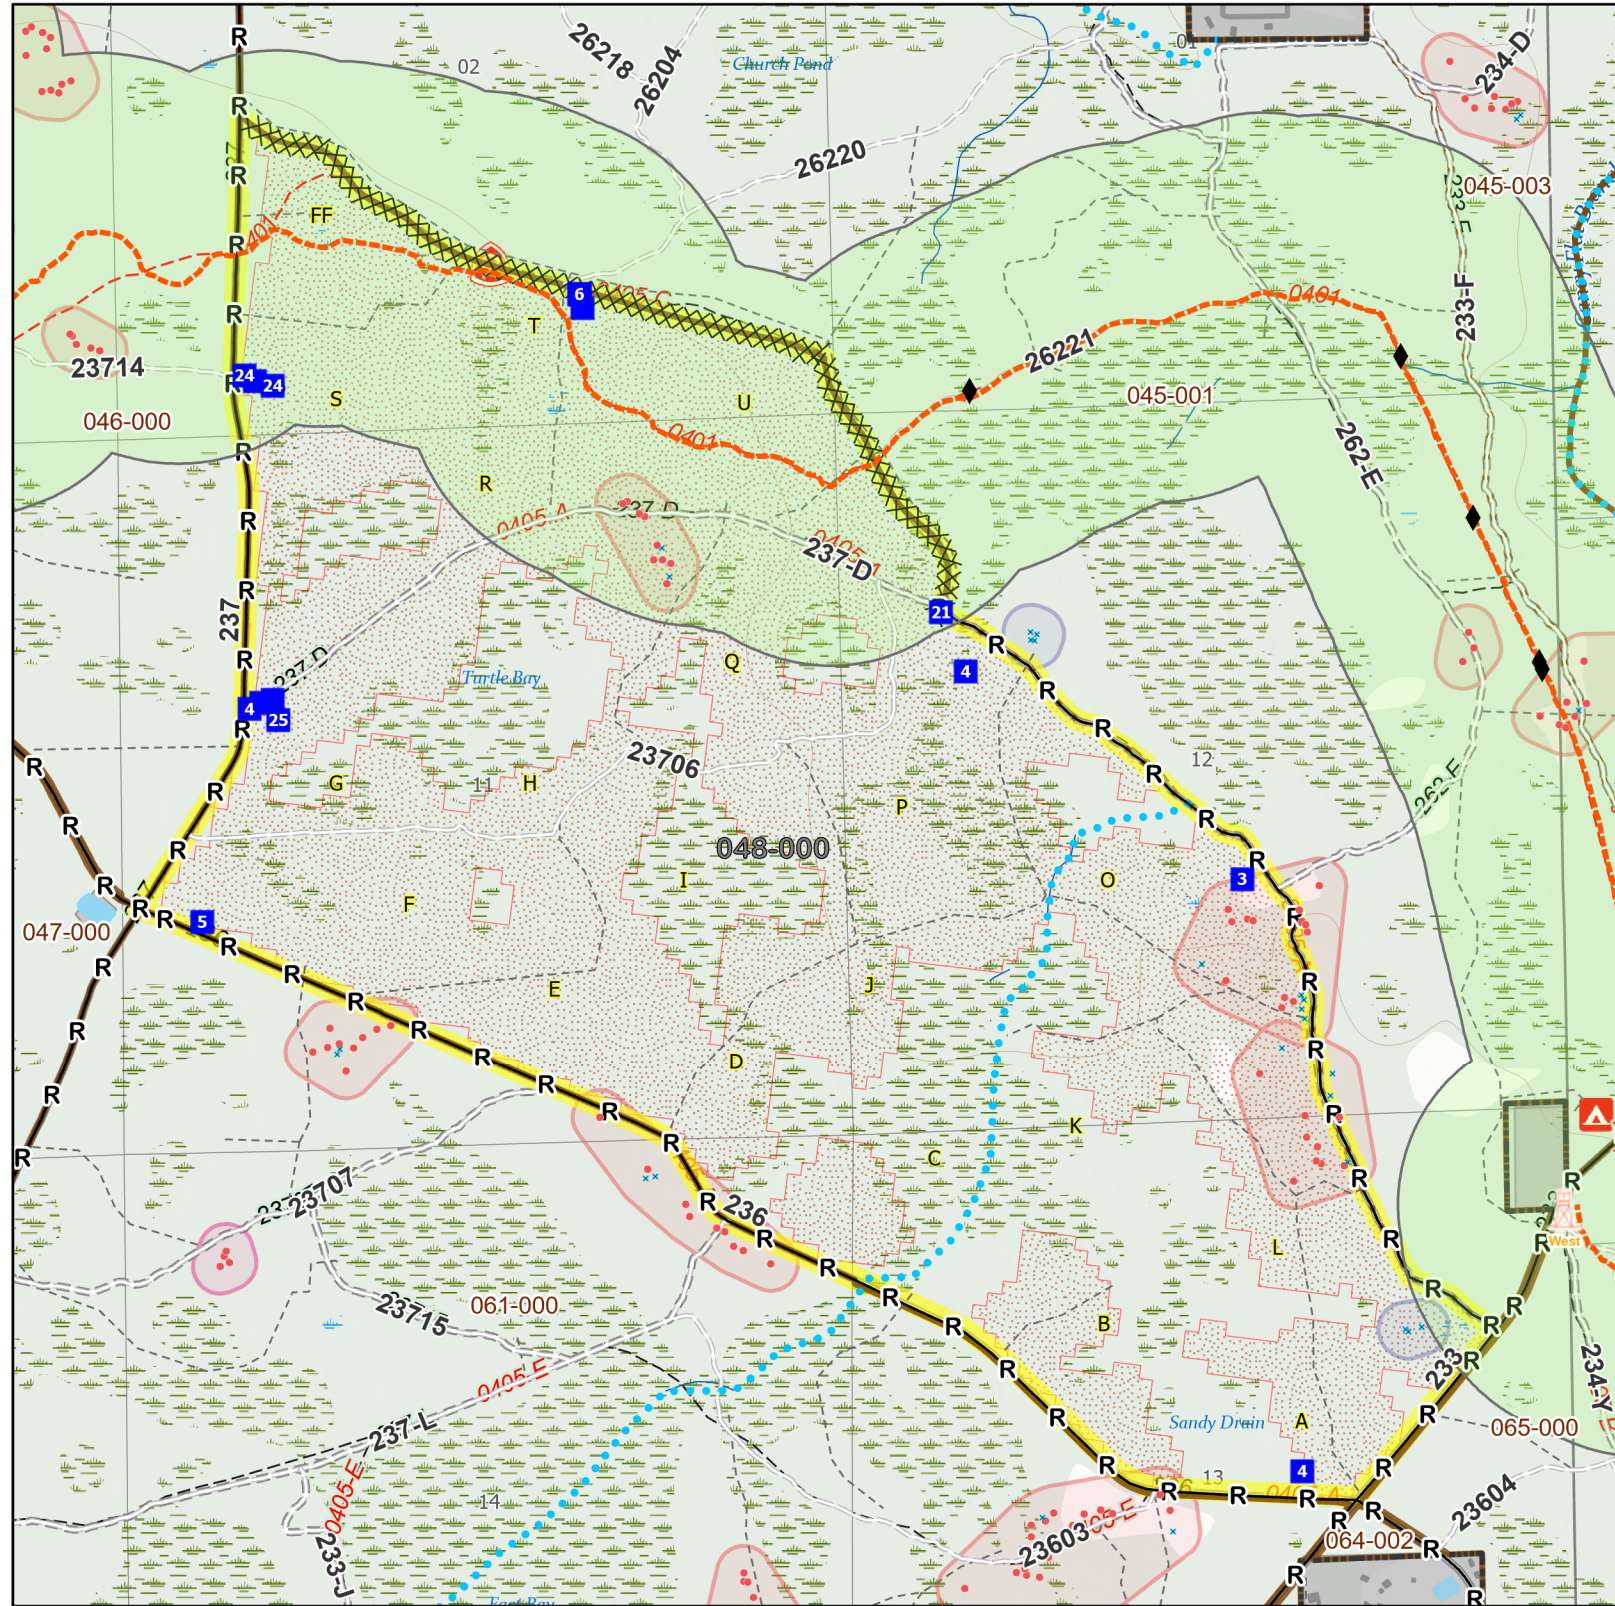

Burn Unit: 048

Burn Subunit(s): 048-000

Unit/Subunit Acre(s): 1,102

Last Burn Date(s): 2/7/2024

Osceola National Forest Prescribed Fire - Rx Burn Map

FY25 Planned Burn Unit	RCW Cluster - Active	Completed Dozer Line - Rx Fire	RCW Tree - Prep
Burn Unit / Subunit	RCW Cluster - Abandoned	Completed Road as Line - Rx Fire	RCW Tree - No Prep
Adjacent Burn Unit	RCW Cluster - Recruitment	Completed Line Natural Feature - Rx Fire	Firetowers
Private/Inholding		Private Boundary Line - Rx Fire	Drop Point
FNST_Viewshed_Buffer		Florida_National_Scenic_Trail	FNST Infrastructure

Maps Lie, Trust But Verify

Osceola National Forest

Map Scale: 1:17,000

Google Drive: https://drive.google.com/publicfolder_specific_data/Fu4nFL_FNF/05

NFC FTP: https://ftp.wildfire.gov/publicfolder_specific_data/Fu4nFL_FNF/05