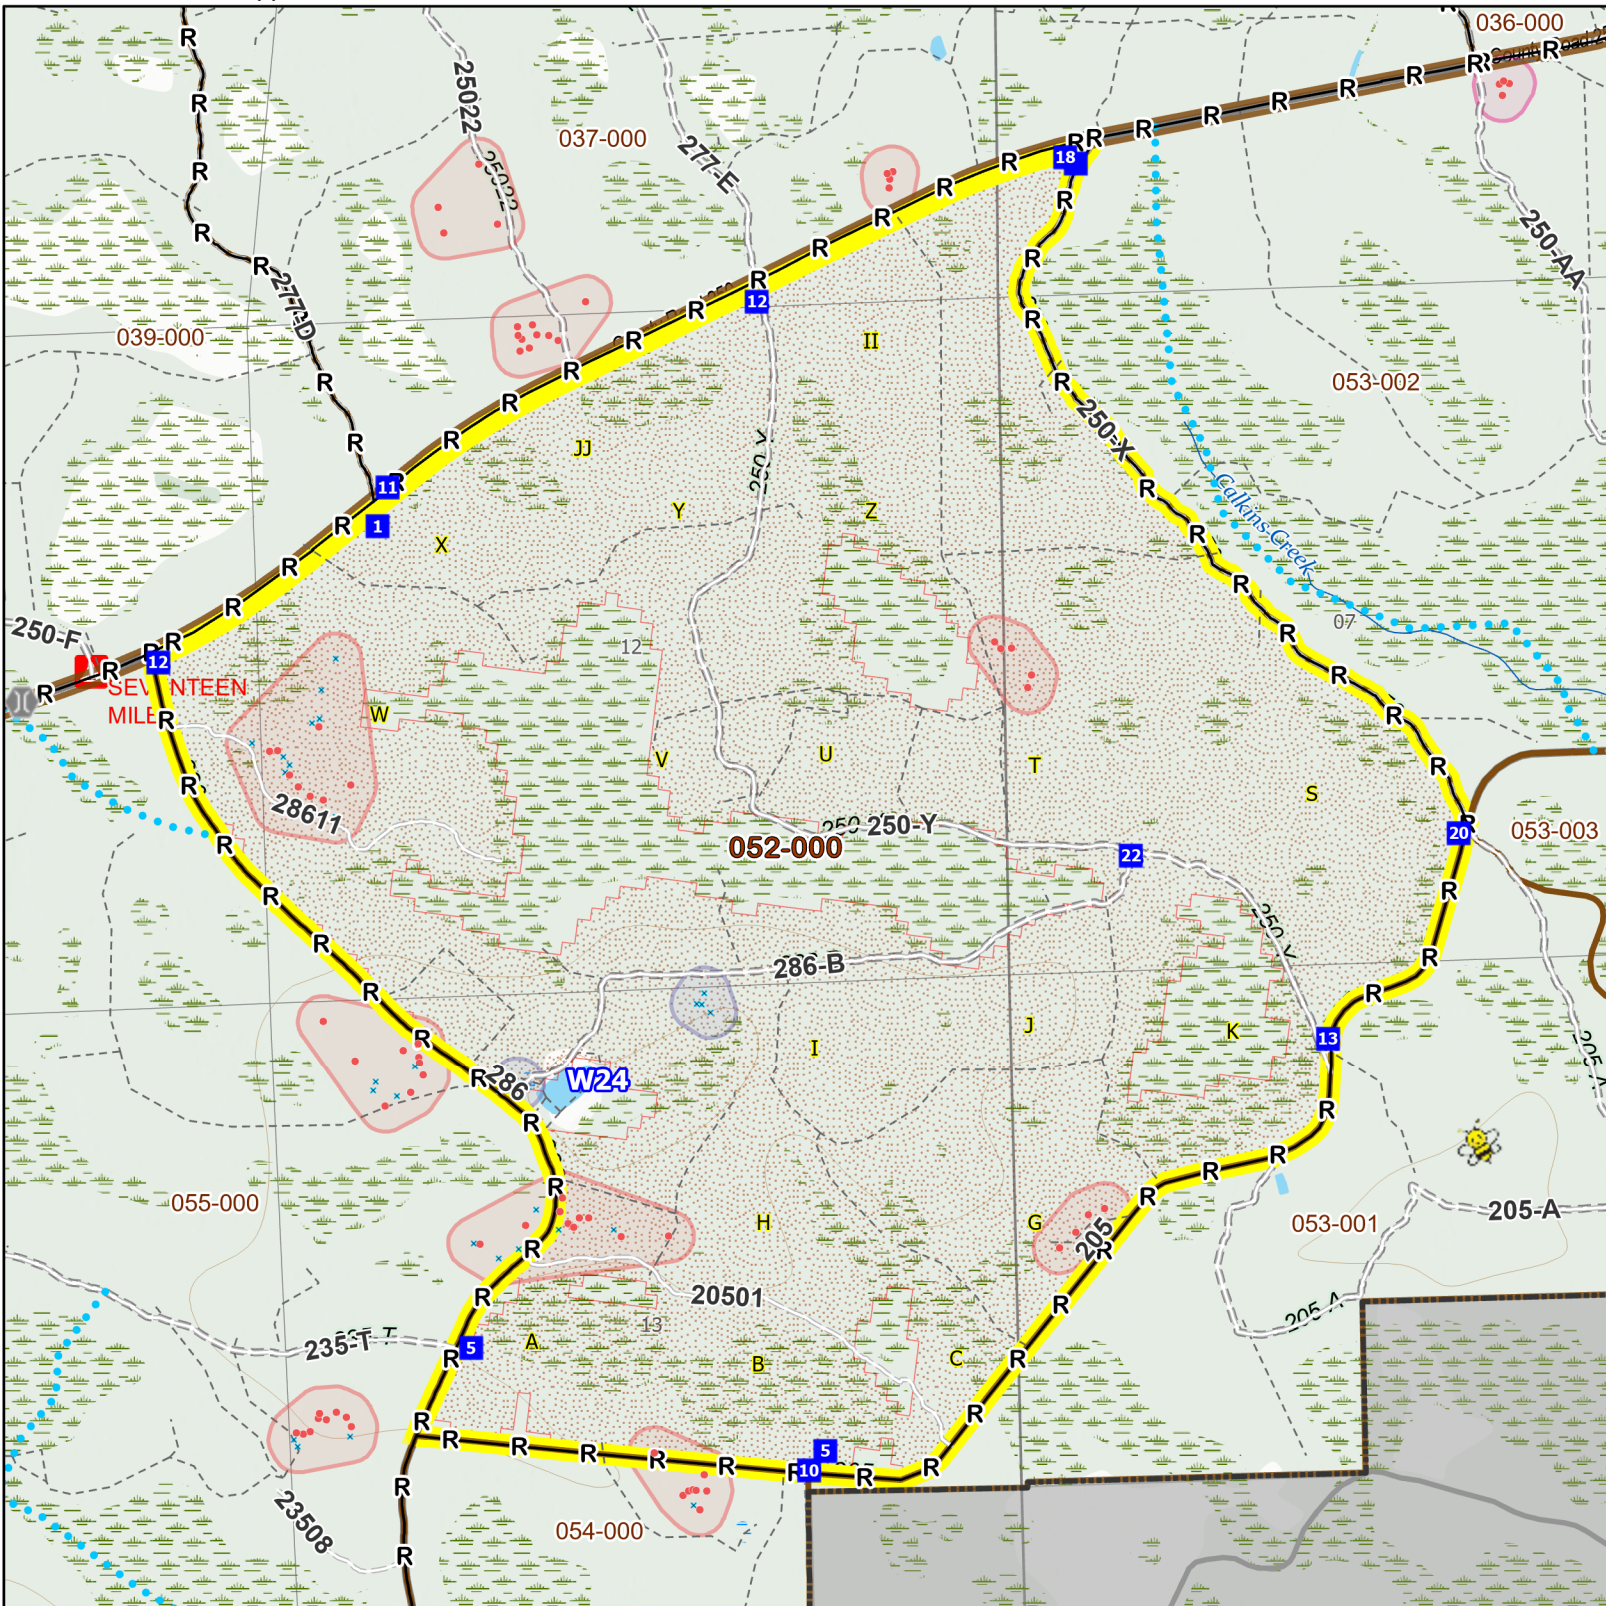

Burn Unit: 052

Burn Subunit(s): 052-000

Unit/Subunit Acre(s): 1,400

Last Burn Date(s): 10/1/2015

Osceola National Forest Prescribed Fire - Rx Burn Map

- FY25 Planned Burn Unit
- Burn Unit / Subunit
- Adjacent Burn Unit
- Private/Inholding
- RCW Cluster - Active
- RCW Cluster - Abandoned
- RCW Cluster - Recruitment
- Completed Road as Line - Rx Fire
- Completed Line Natural Feature - Rx Fire
- Private Boundary Line - Rx Fire
- RCW Tree - Prep
- RCW Tree - No Prep
- Aplary
- Drop Point
- Bridge

Maps Lie, Trust But Verify

Osceola National Forest

Map Scale: 1:18,000