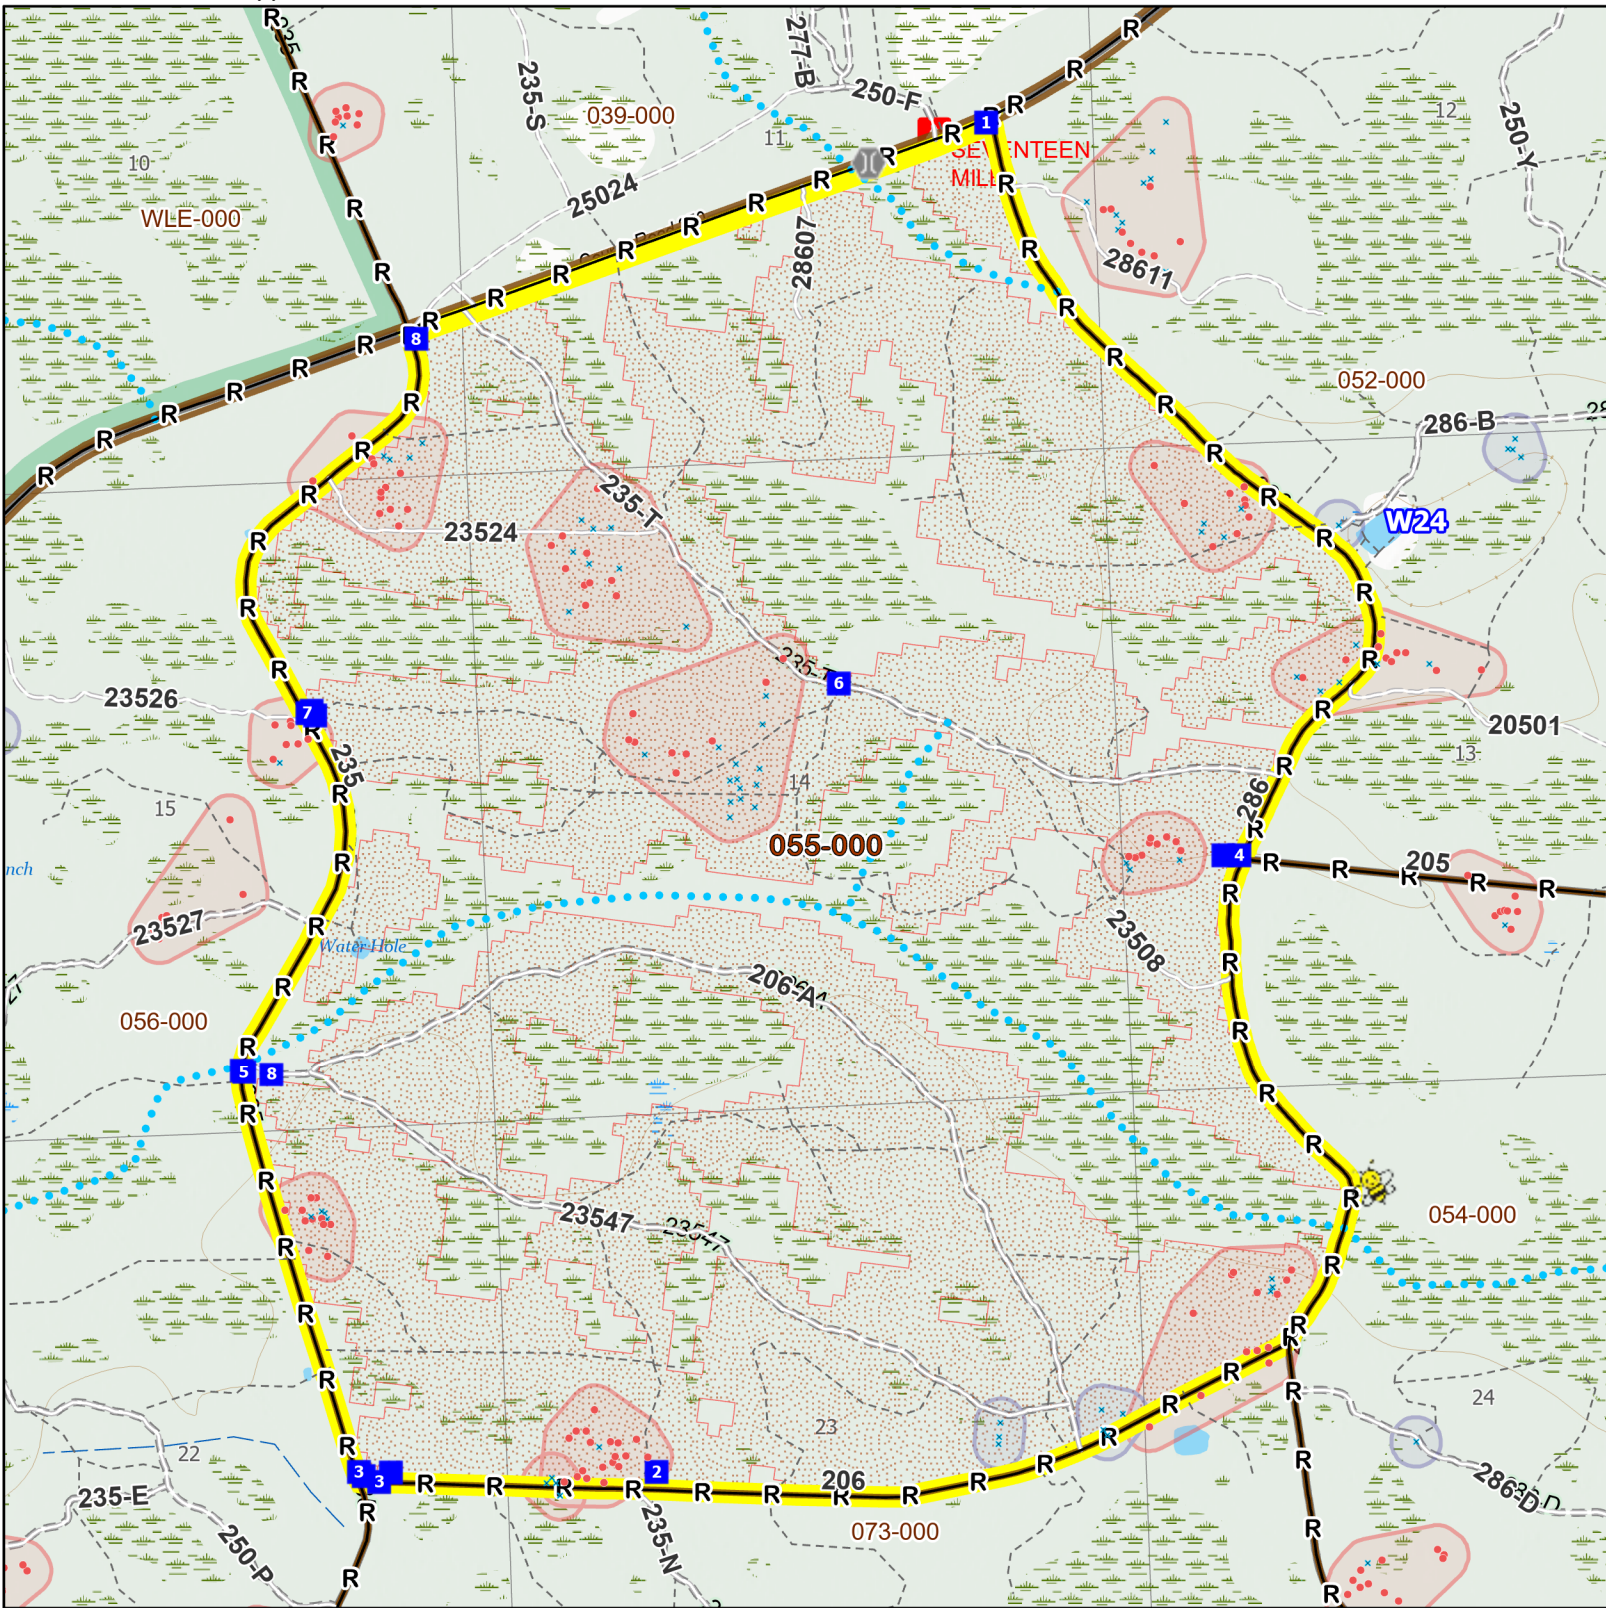

Burn Unit: 055

Burn Subunit(s): 055-000

Unit/Subunit Acre(s): 1,824

Last Burn Date(s): 3/25/2018

Osceola National Forest Prescribed Fire - Rx Burn Map

- FY25 Planned Burn Unit
- Burn Unit / Subunit
- Adjacent Burn Unit
- RCW Cluster - Active
- RCW Cluster - Abandoned

- Completed Road as Line - Rx Fire
- Completed Line Natural Feature - Rx Fire

- RCW Tree - Prep
- RCW Tree - No Prep
- Apiary

- Drop Point
- Bridge