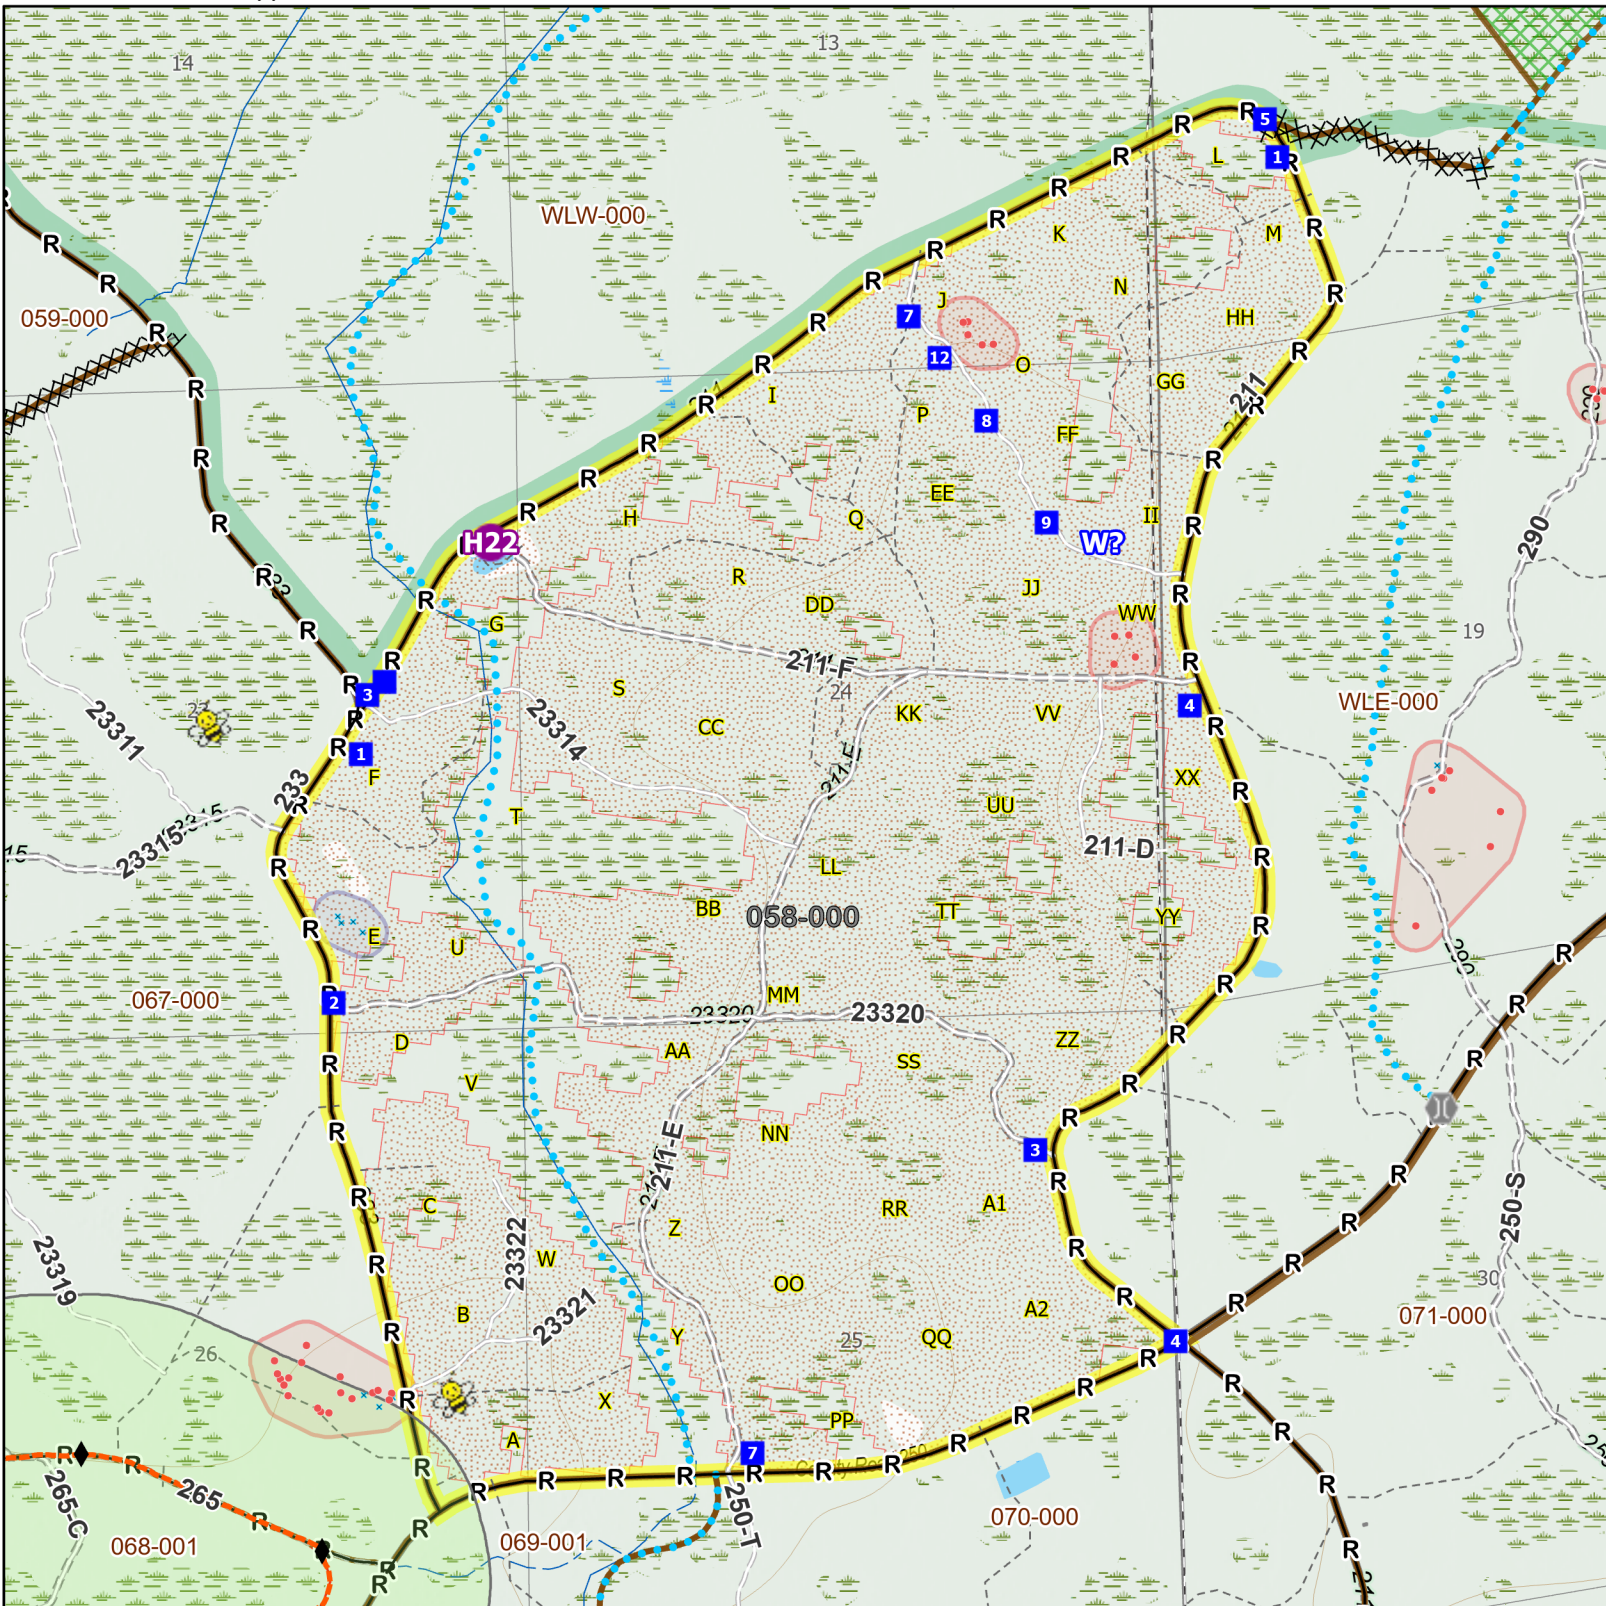

Burn Unit: 058

Burn Subunit(s): 058-000
Unit/Subunit Acre(s): 1,463
Last Burn Date(s): 11/30/2023

Osceola National Forest Prescribed Fire - Rx Burn Map

- FY25 Planned Burn Unit
- Burn Unit / Subunit
- Adjacent Burn Unit
- Burn Unit Exclusion
- FNST_Viewshed_Buffer
- RCW Cluster - Active
- RCW Cluster - Abandoned

- Completed Dozer Line - Rx Fire
- Completed Road as Line - Rx Fire
- Completed Line Natural Feature - Rx Fire
- Apiary
- Drop Point
- Helispot - Approved
- RCW Tree - Prep
- RCW Tree - No Prep

- Bridge
- FNST Infrastructure

Maps Lie, Trust But Verify

Osceola National Forest

12/10/2024

Map Scale: 1:19,000