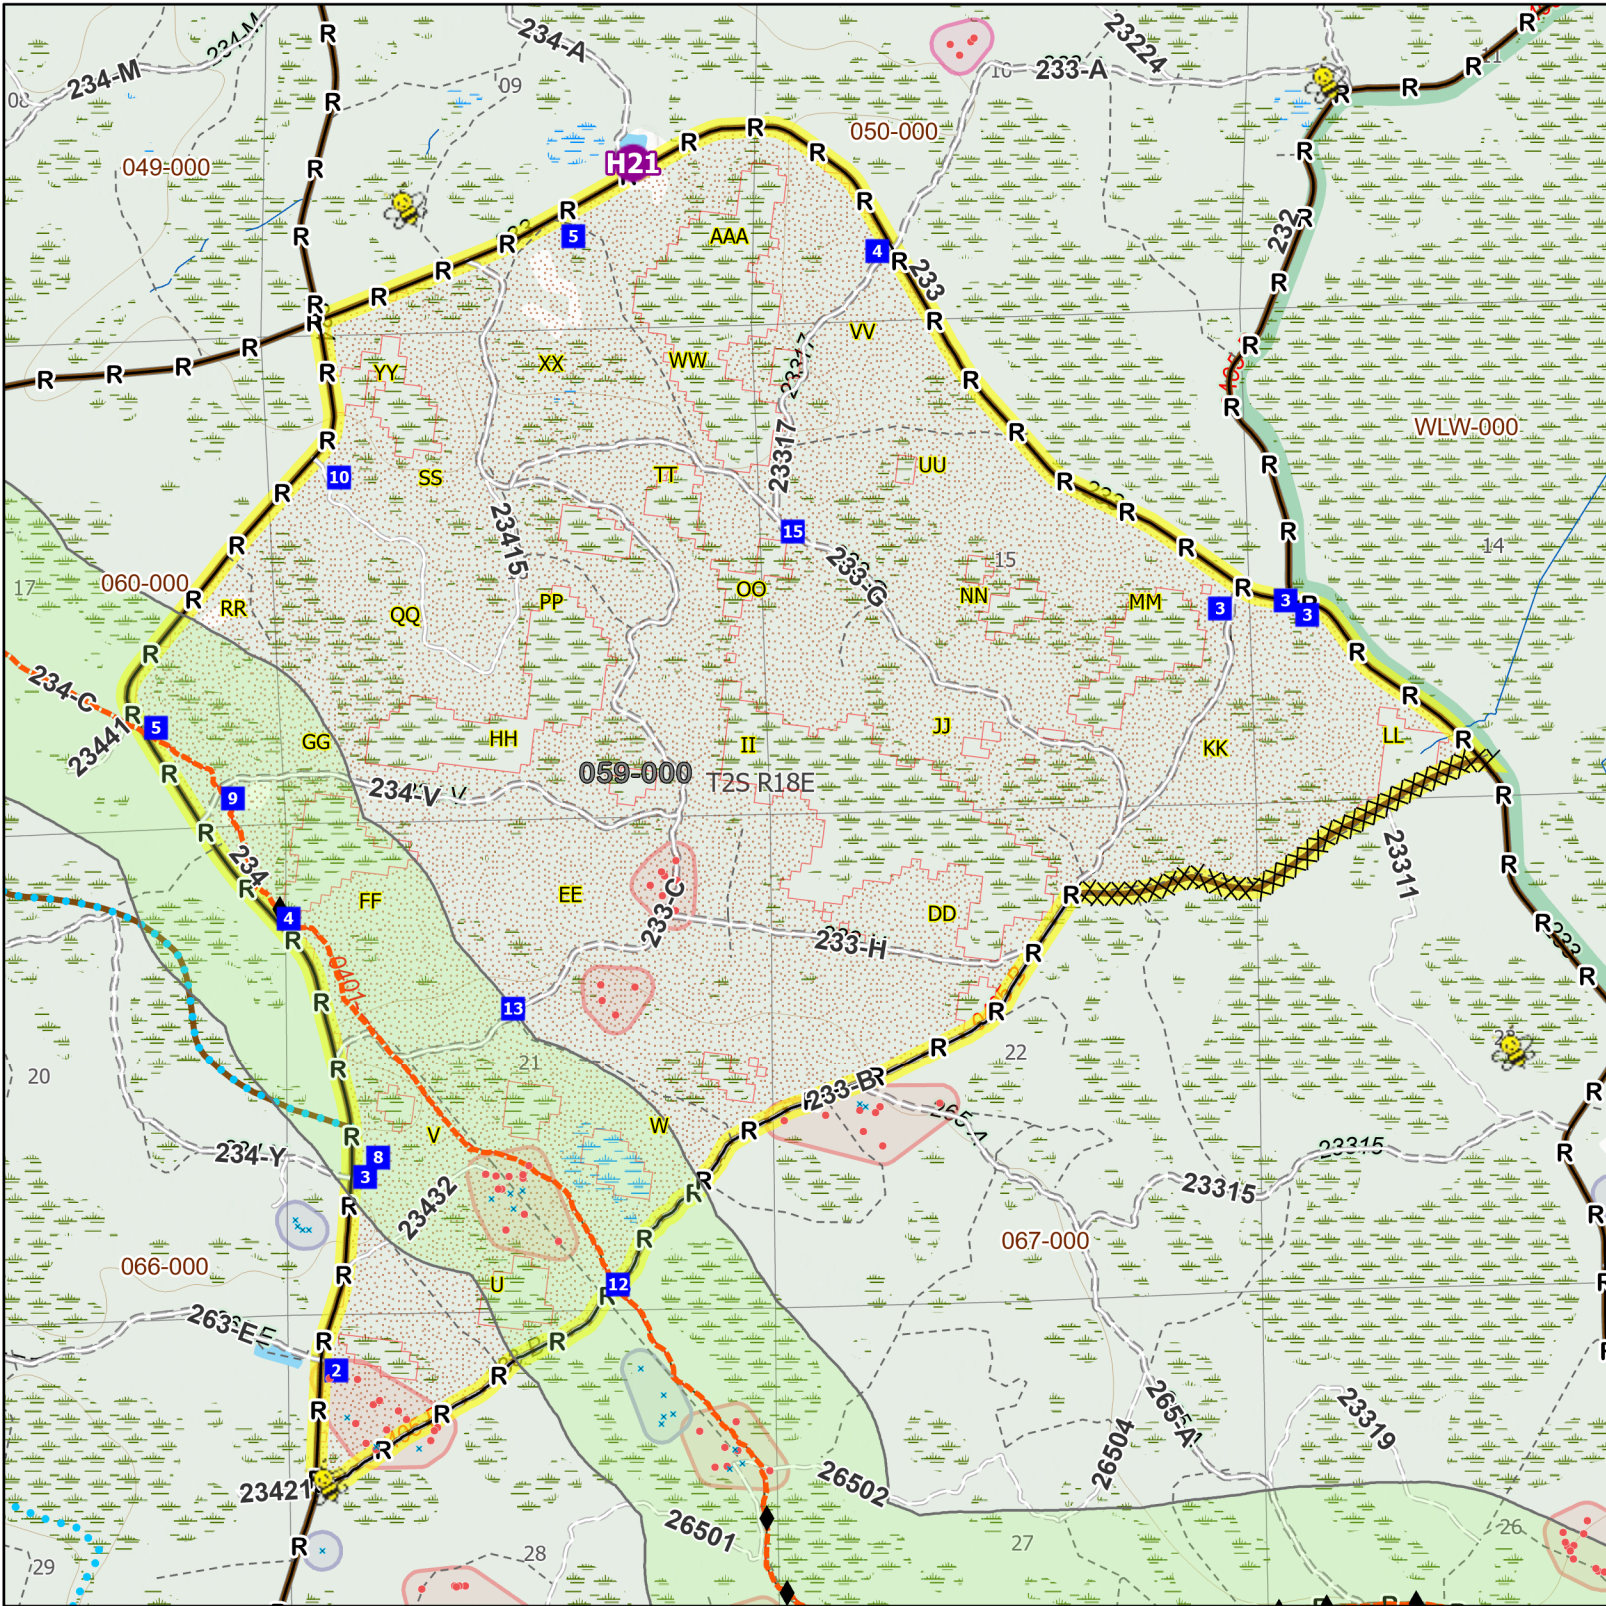

Burn Unit: 059

Burn Subunit(s): 059-000

Unit/Subunit Acre(s): 2,349

Last Burn Date(s): 3/12/2024

Osceola National Forest Prescribed Fire - Rx Burn Map

- FY25 Planned Burn Unit
- Burn Unit / Subunit
- Adjacent Burn Unit
- FNST_Viewshed_Buffer
- RCW Cluster - Active
- RCW Cluster - Abandoned
- RCW Cluster - Recruitment
- Completed Dozer Line - Rx Fire
- Completed Road as Line - Rx Fire
- Completed Line Natural Feature - Rx Fire
- Florida_National_Scenic_Trail
- RCW Tree - Prep
- RCW Tree - No Prep
- Hellspot - Approved
- FNST Infrastructure
- Apiary
- Drop Point