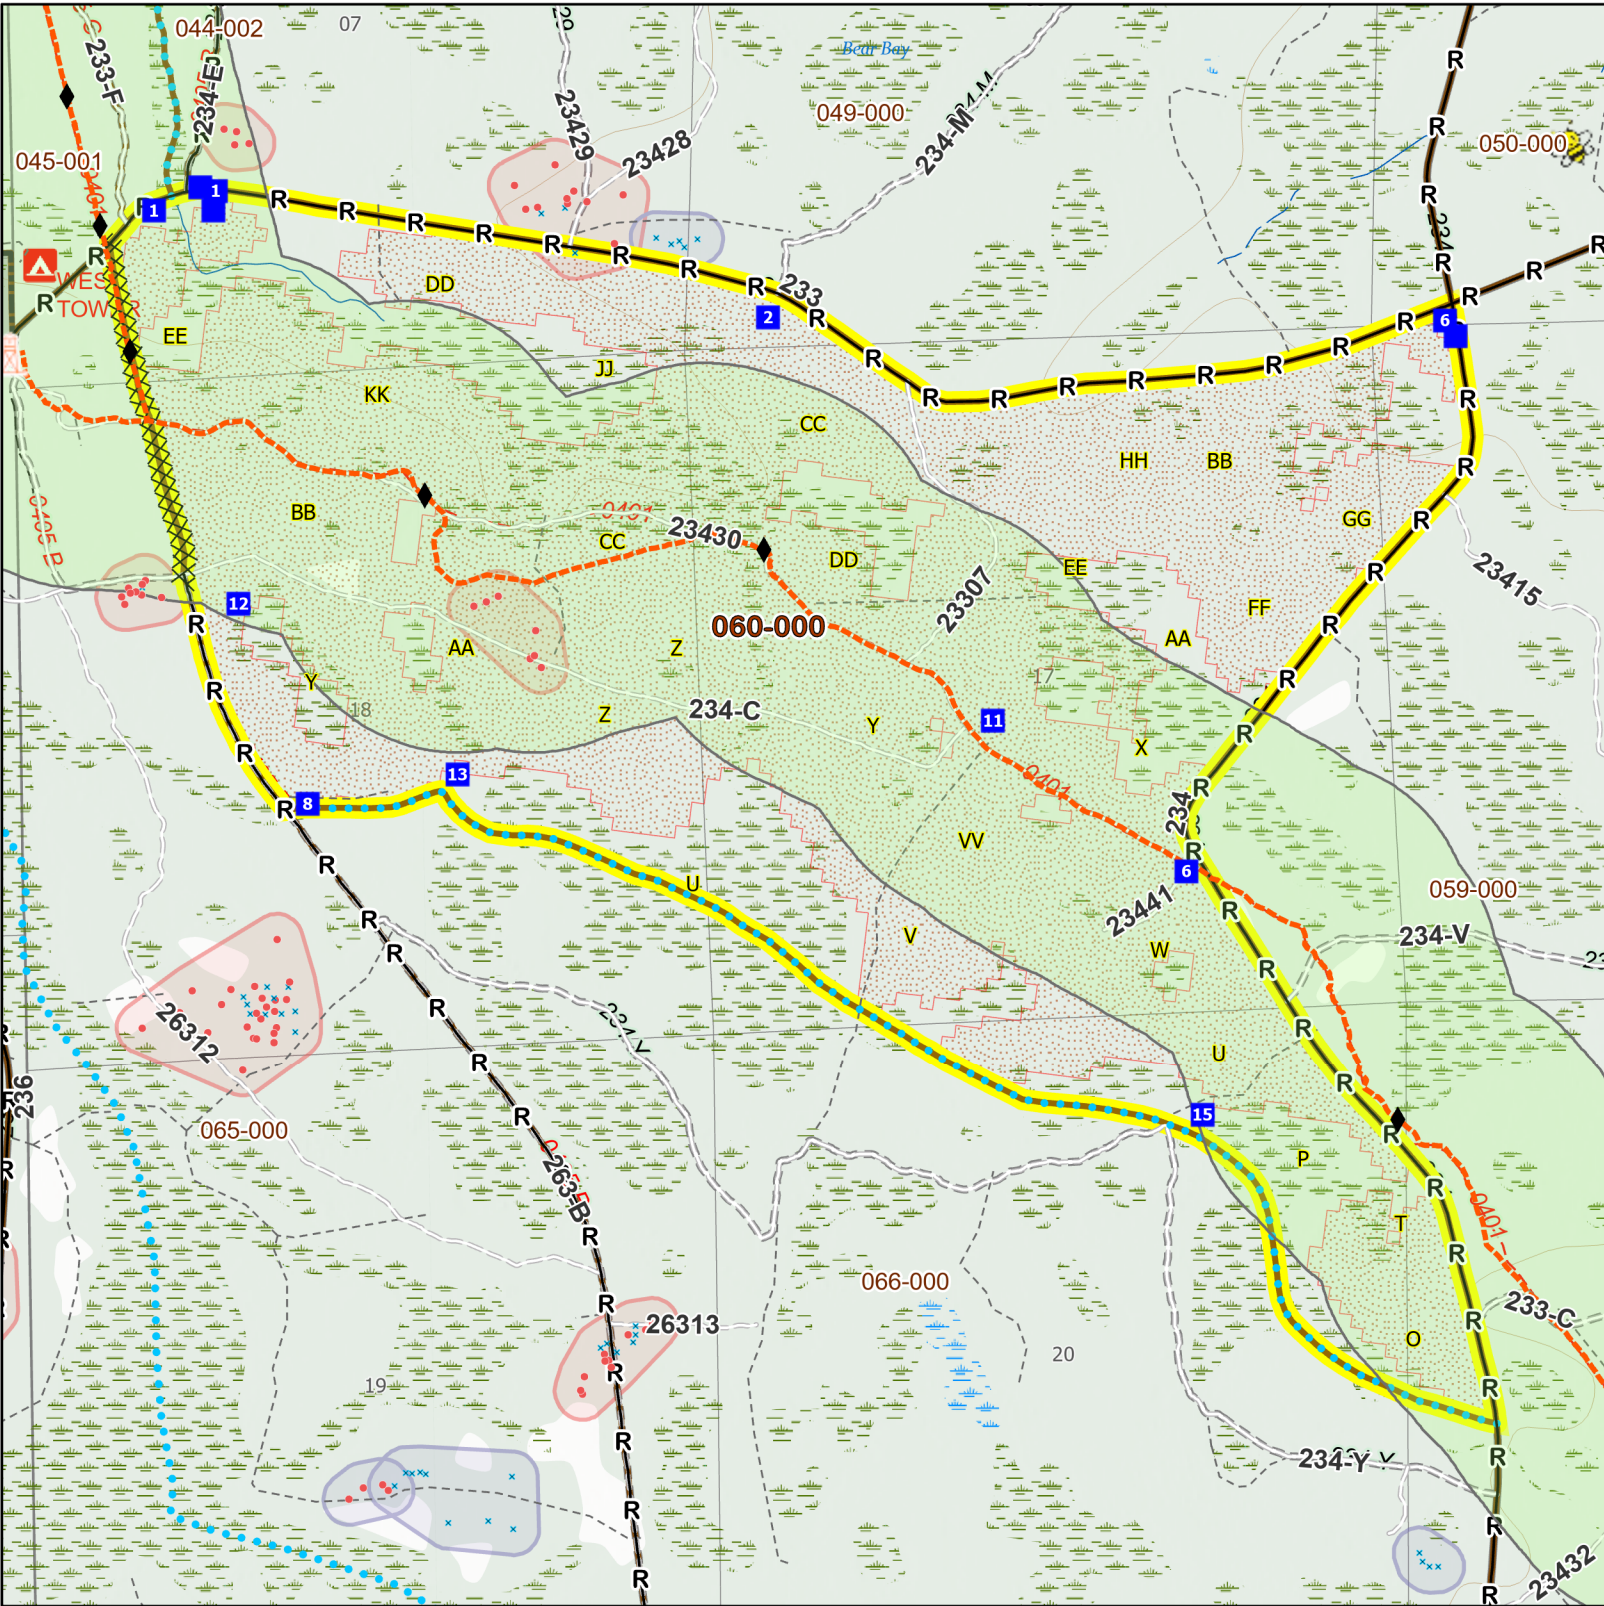

Burn Unit: 060

Burn Subunit(s): 060-000

Unit/Subunit Acre(s): 1,125

Last Burn Date(s): 2/16/2022

Osceola National Forest Prescribed Fire - Rx Burn Map

- FY25 Planned Burn Unit
- Burn Unit / Subunit
- Adjacent Burn Unit
- Private/Inholding
- FNST_Viewshed_Buffer
- RCW Cluster - Active
- RCW Cluster - Abandoned

- Completed Dozer Line - Rx Fire
- Completed Road as Line - Rx Fire
- Completed Line Natural Feature - Rx Fire
- Private Boundary Line - Rx Fire
- Florida_National_Scenic_Trail

- RCW Tree - Prep
- RCW Tree - No Prep
- Apiary
- Firetowers

- Drop Point
- FNST Infrastructure