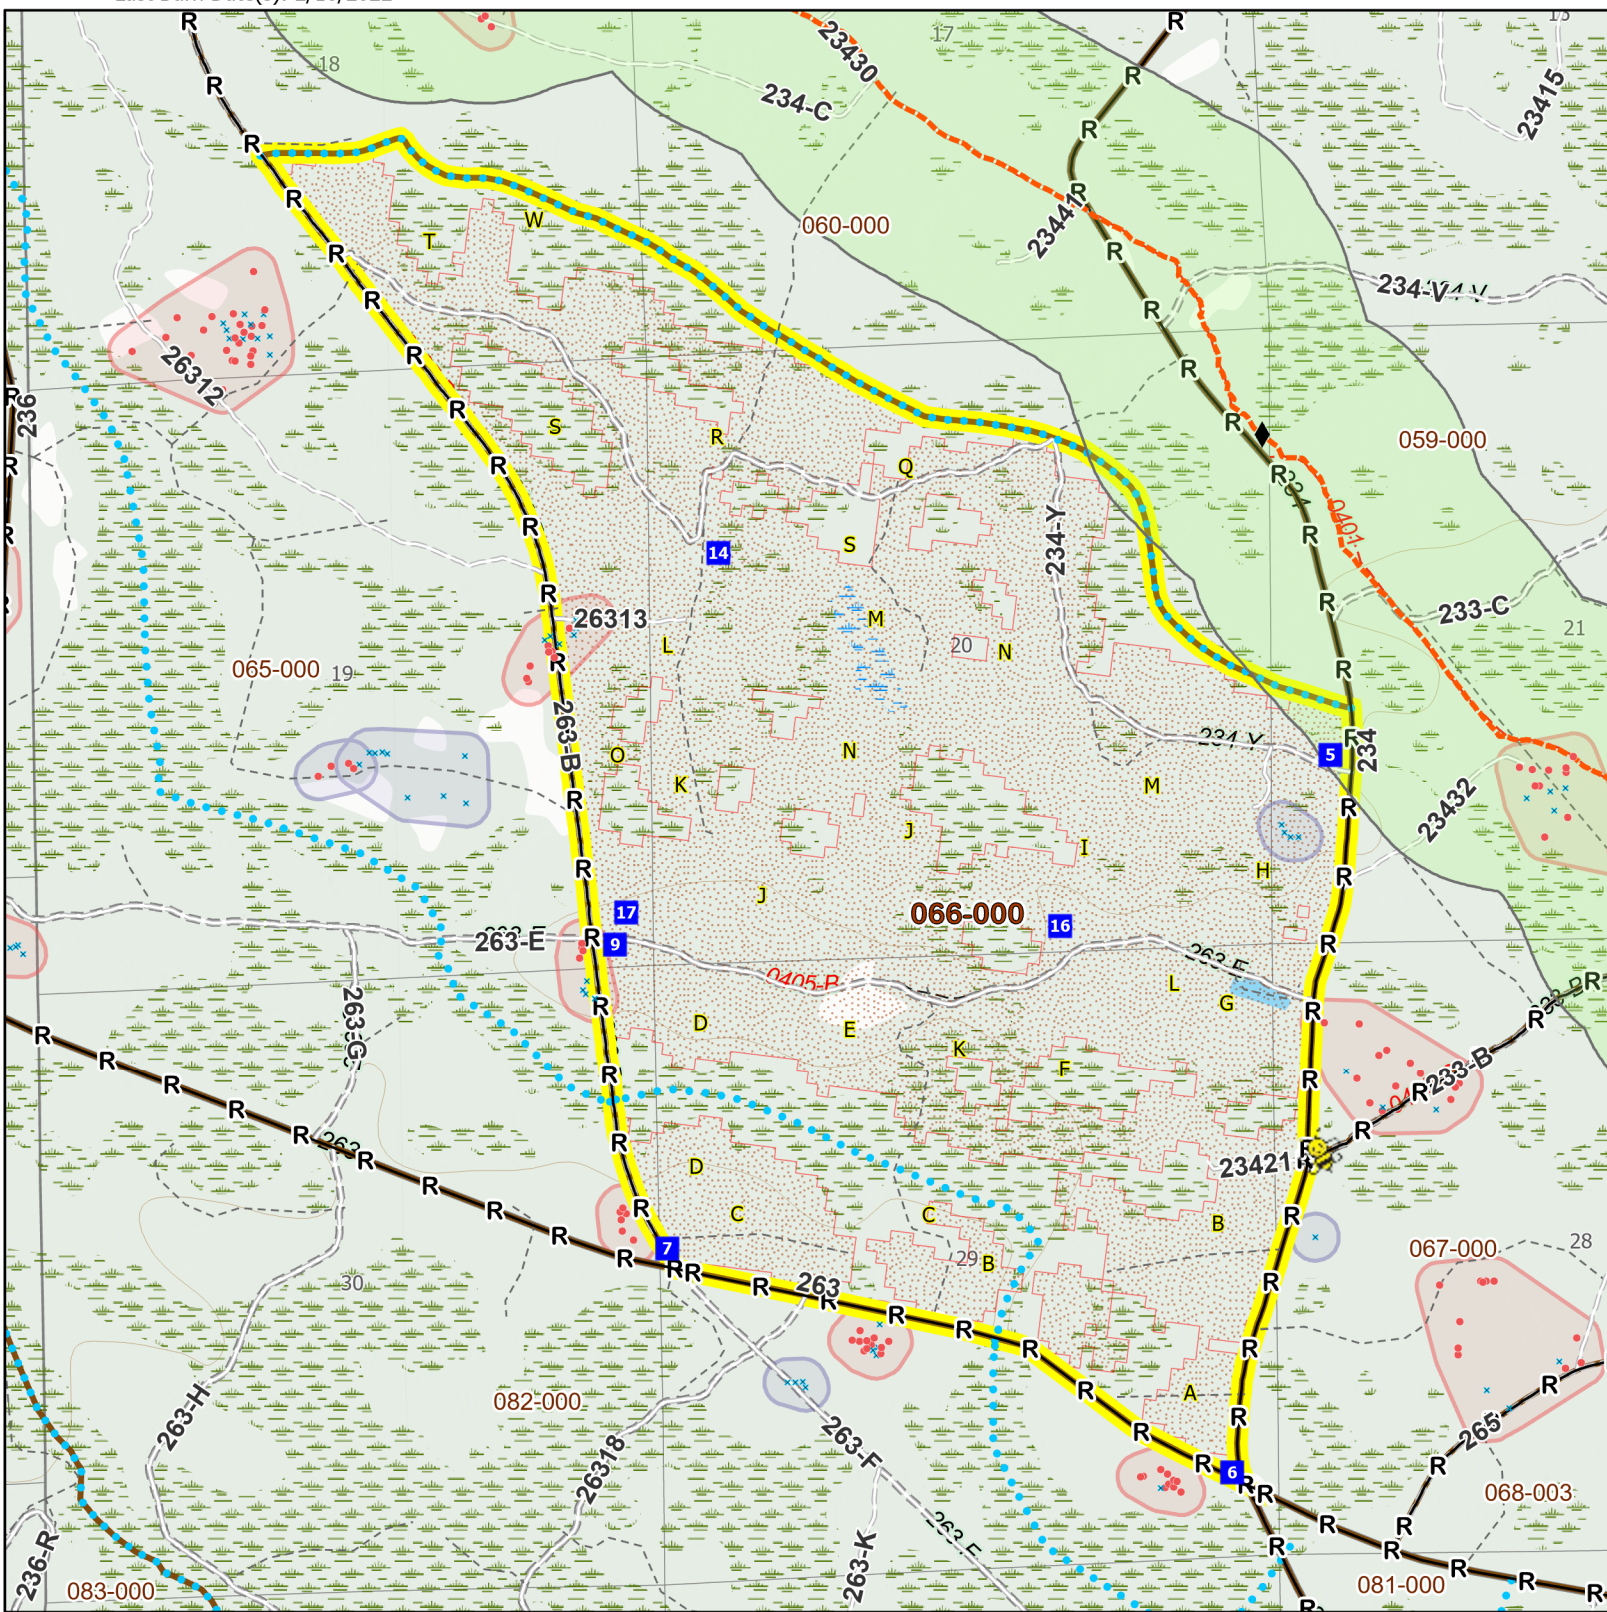

Burn Unit: 066

Burn Subunit(s): 066-000

Unit/Subunit Acre(s): 1,249

Last Burn Date(s): 2/16/2022

Osceola National Forest Prescribed Fire - Rx Burn Map

- FY25 Planned Burn Unit
- Burn Unit / Subunit
- Adjacent Burn Unit
- FNST_Viewshed_Buffer
- RCW Cluster - Active
- RCW Cluster - Abandoned

- Completed Road as Line - Rx Fire
- Completed Line Natural Feature - Rx Fire
- Florida_National_Scenic_Trail

- RCW Tree - Prep
- RCW Tree - No Prep
- Apilary

- Drop Point
- FNST Infrastructure