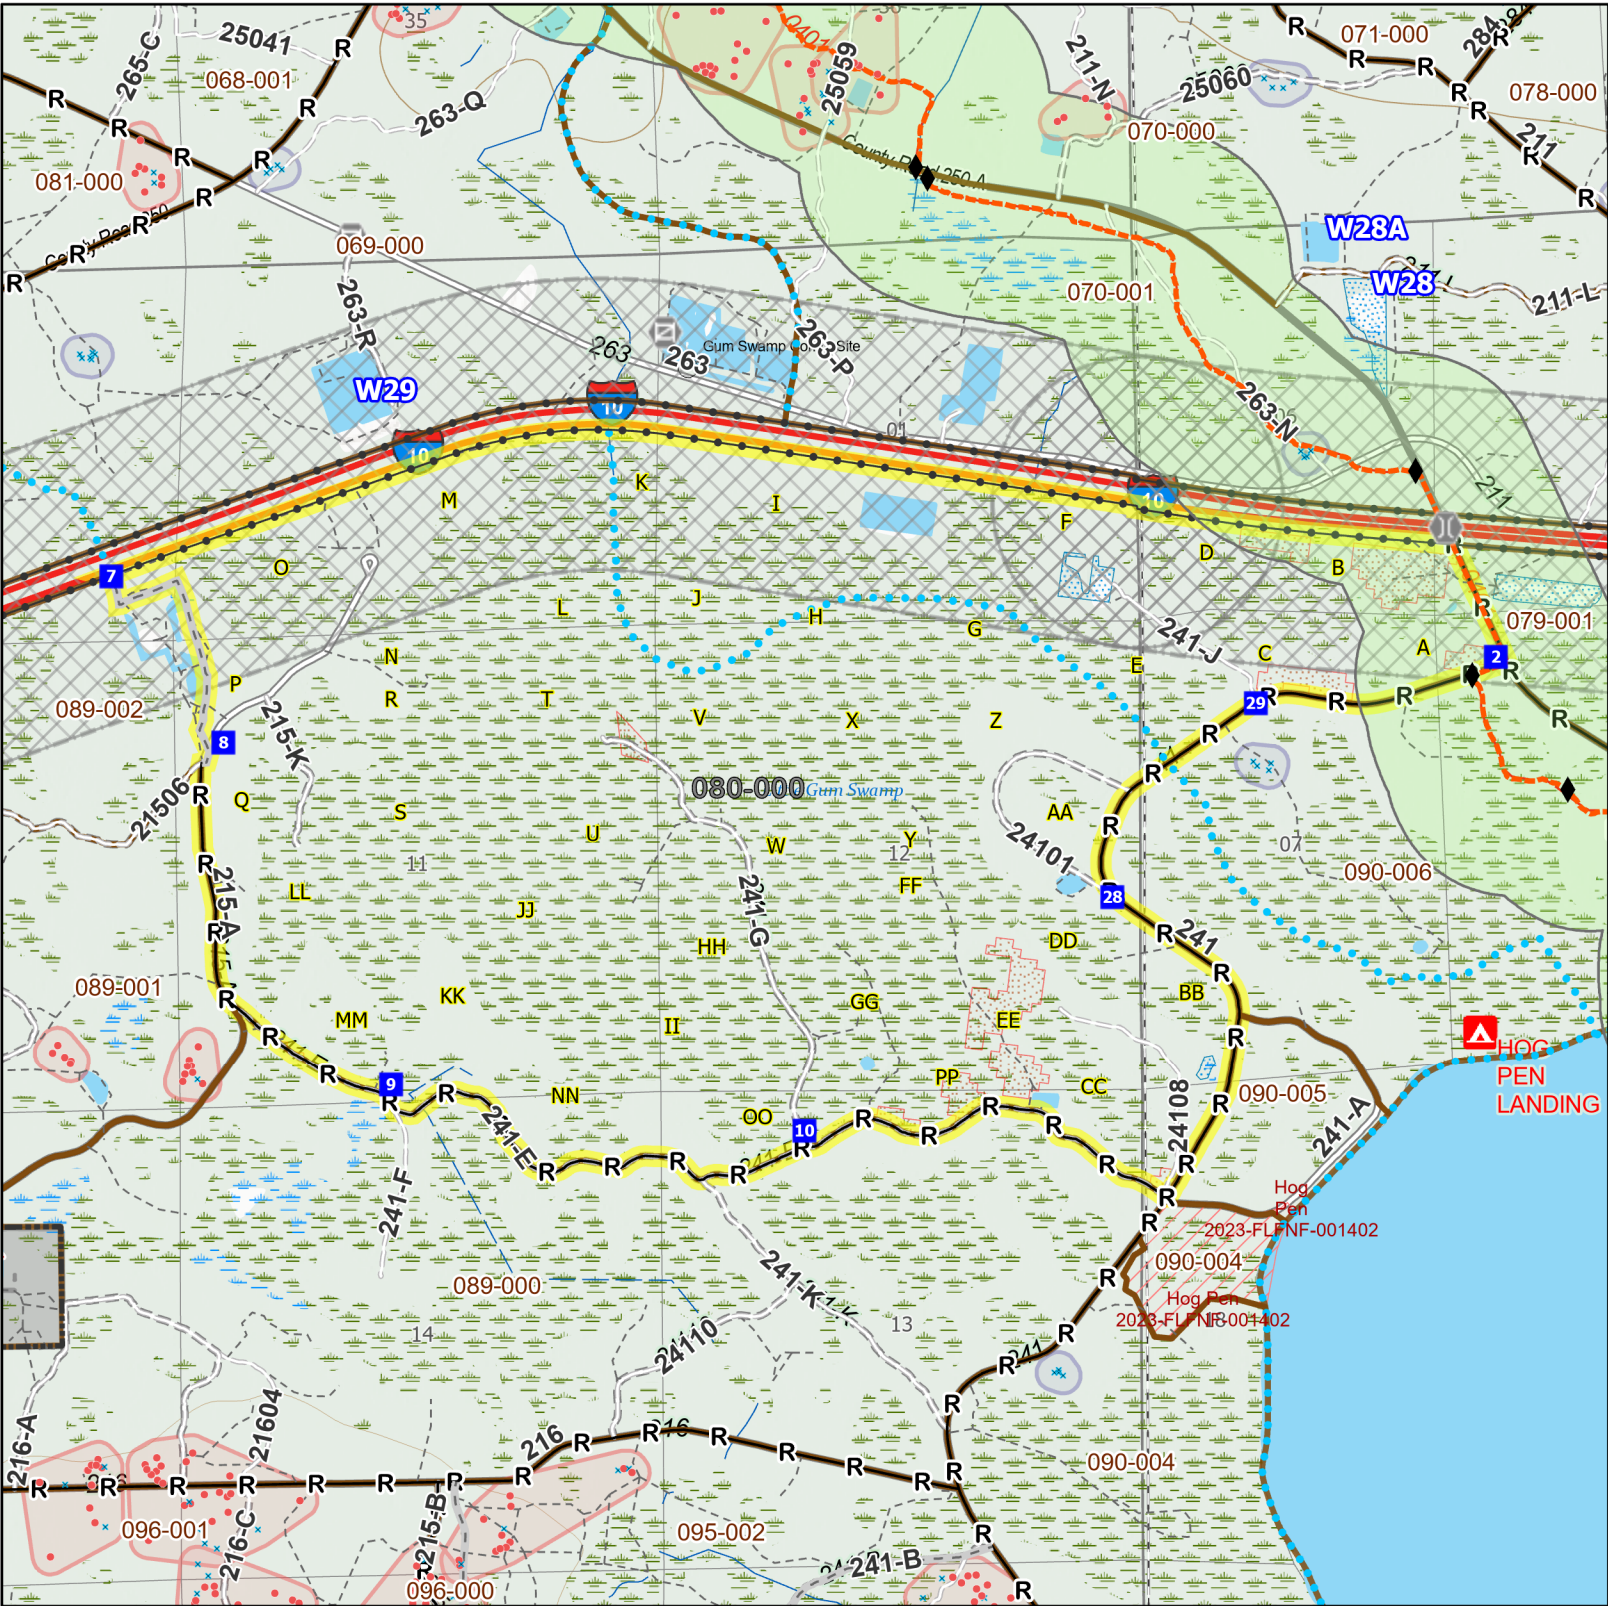

Burn Unit: 080

Burn Subunit(s): 080-000
Unit/Subunit Acre(s): 2,020
Last Burn Date(s): 2/26/2021

Osceola National Forest Prescribed Fire - Rx Burn Map

- FY25 Planned Burn Unit
- Burn Unit / Subunit
- Adjacent Burn Unit
- Private/Inholding
- Smoke Sensitive Buffer
- Past Wildfire
- FNST_Viewshed_Buffer
- RCW Cluster - Active
- RCW Cluster - Abandoned

- Completed Road as Line - Rx Fire
- Completed Utility Line - Rx Fire
- Completed Other Line - Rx Fire
- Completed Line Natural Feature - Rx Fire
- Private Boundary Line - Rx Fire
- Florida_National_Scenic_Trail

- RCW Tree - Prep
- RCW Tree - No Prep
- Apiary
- Towers (FAA)
- Drop Point
- Gate

- Bridge
- FNST Infrastructure

Maps Lie, Trust But Verify