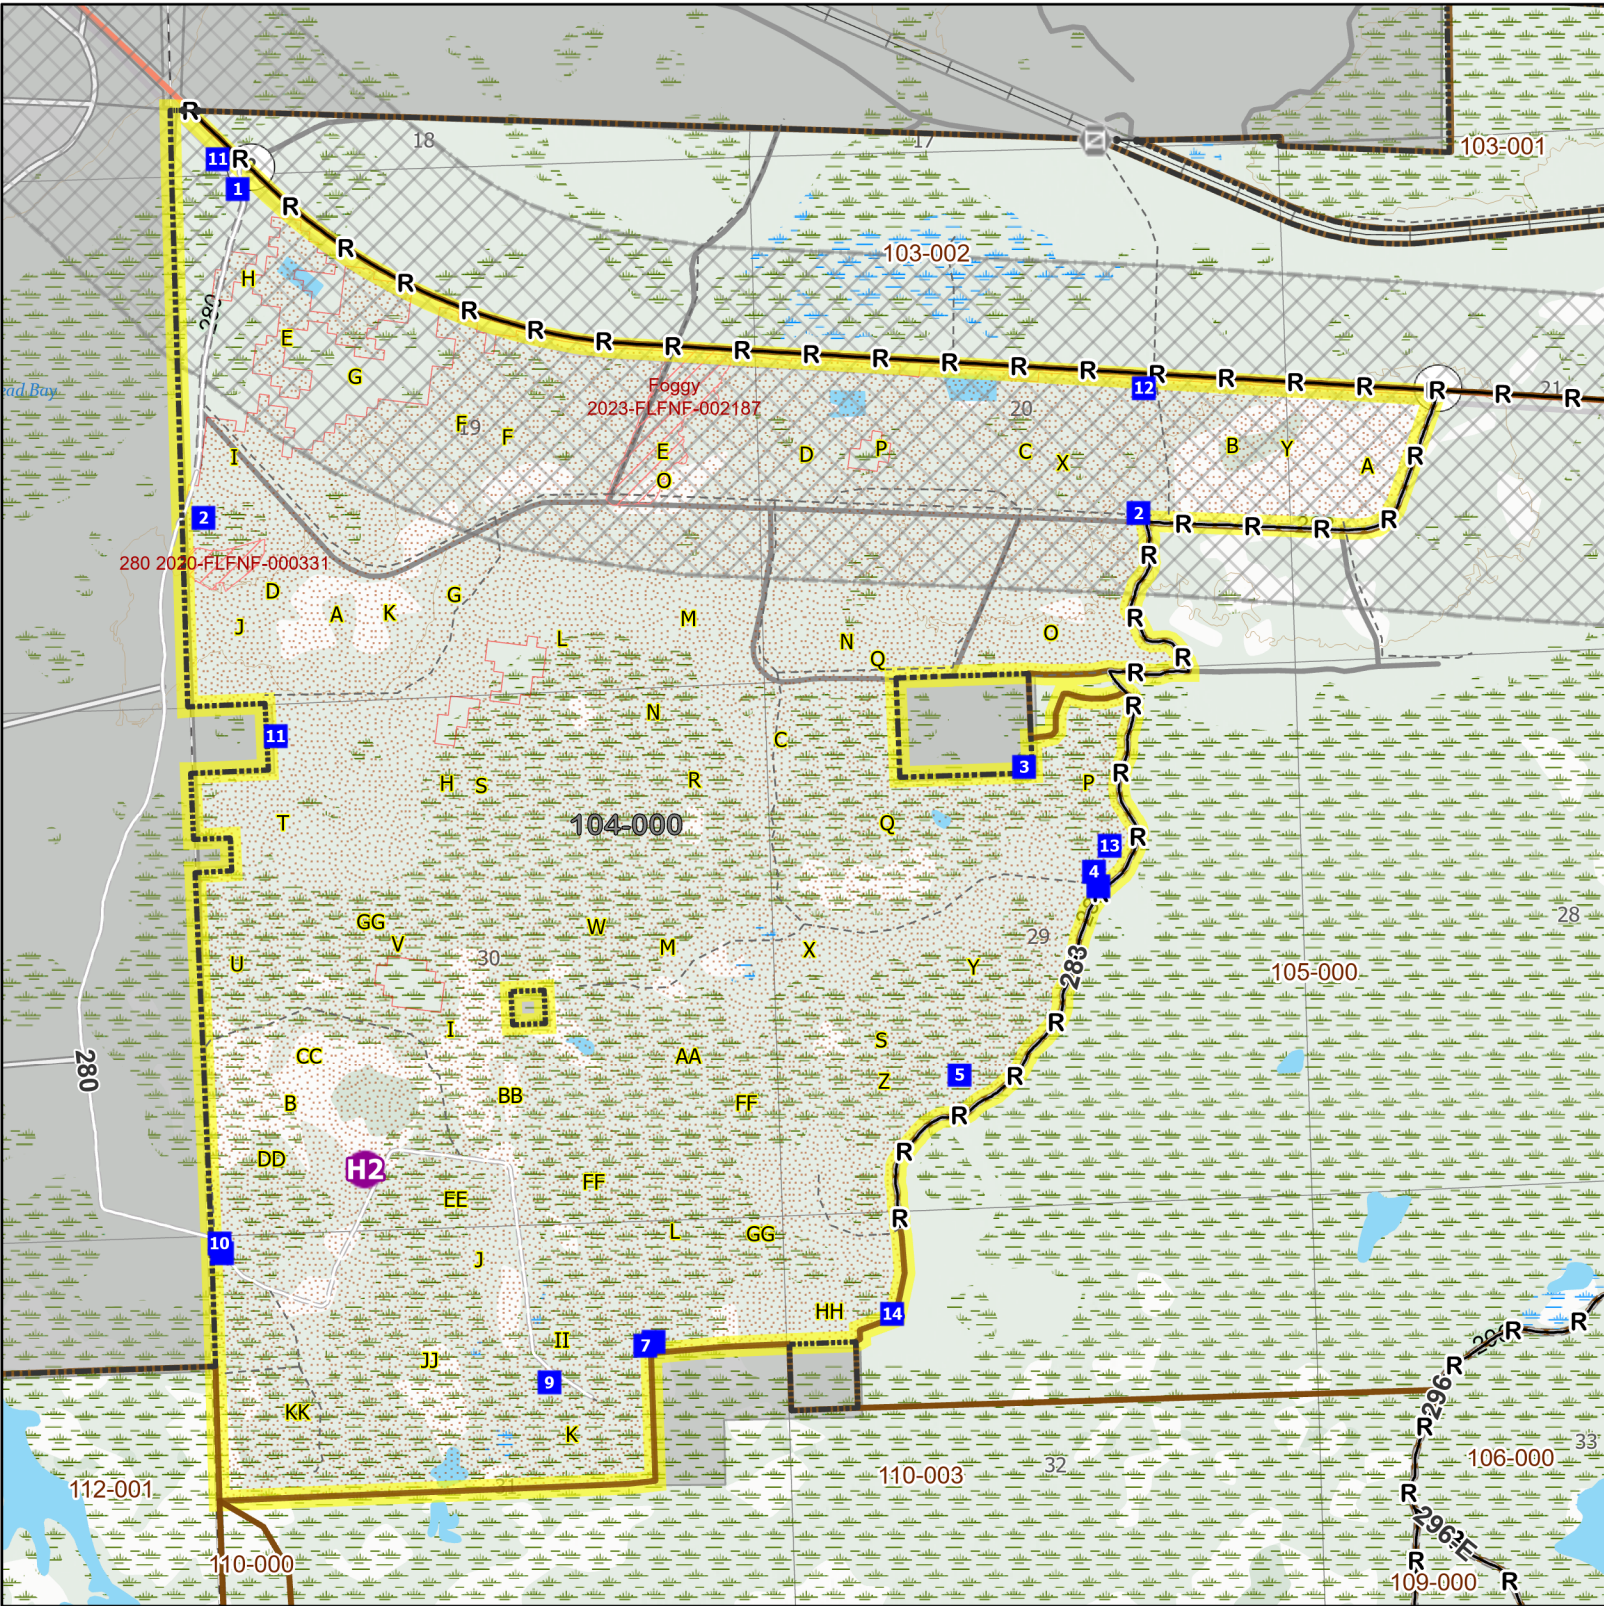

Burn Unit: 104

Burn Subunit(s): 104-000

Unit/Subunit Acre(s): 2,228

Last Burn Date(s): 1/29/2024

Osceola National Forest Prescribed Fire - Rx Burn Map

- FY25 Planned Burn Unit
- Burn Unit / Subunit
- Adjacent Burn Unit
- Private/Inholding
- Smoke Sensitive Buffer
- Past Wildfire

- Completed Road as Line - Rx Fire
- Completed Utility Line - Rx Fire
- Private Boundary Line - Rx Fire
- Drop Point
- Helispot - Approved
- Gate